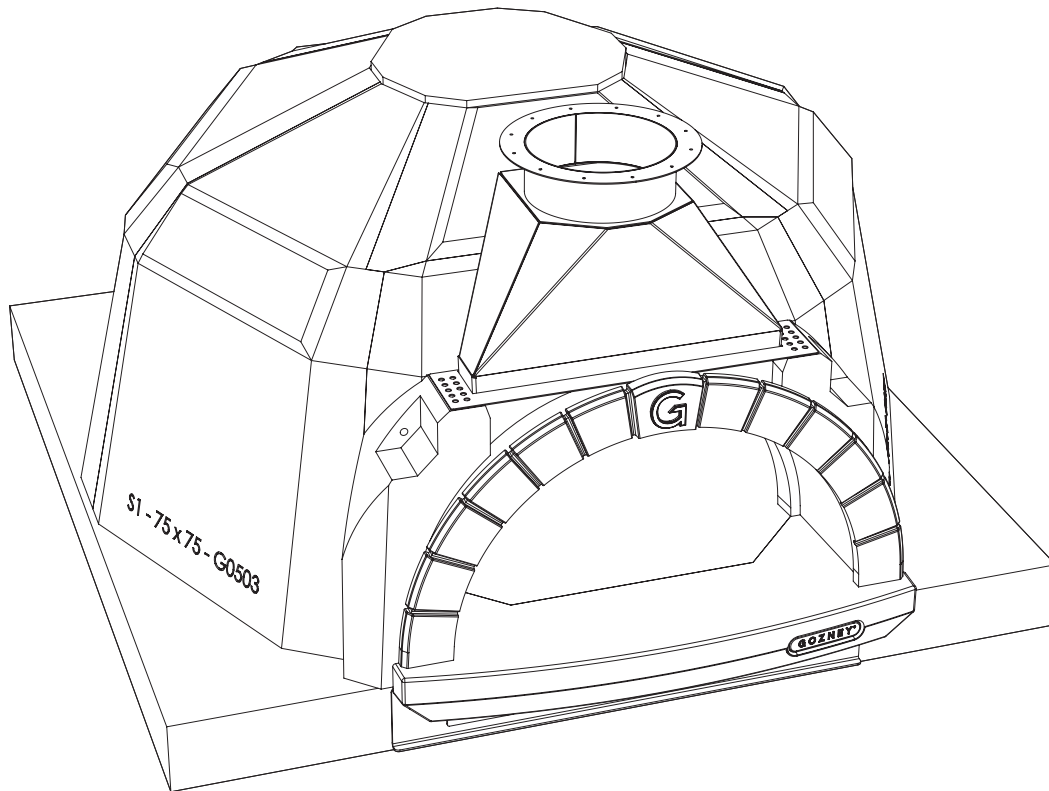

SPECIFICATION SHEET

GOZNEY CORE 75 X 75

BUILT-IN SERIES

GOZNEY CORE 75 X 75

PRODUCT SPECIFICATION

Internal oven dimensions	Width 750mm x Depth 750mm x Height 350mm
Pizza capacity	3 x 12" Pizzas
Door size	Width 410mm x Height 205mm
Oven weight	330Kg
Oven wall thickness	65mm
Clearance	Sides: 50mm Front: 1000mm Top: 350mm
Extraction	150mm Flue Spigot
Extraction flow rate	300CFM

All dimensions in mm