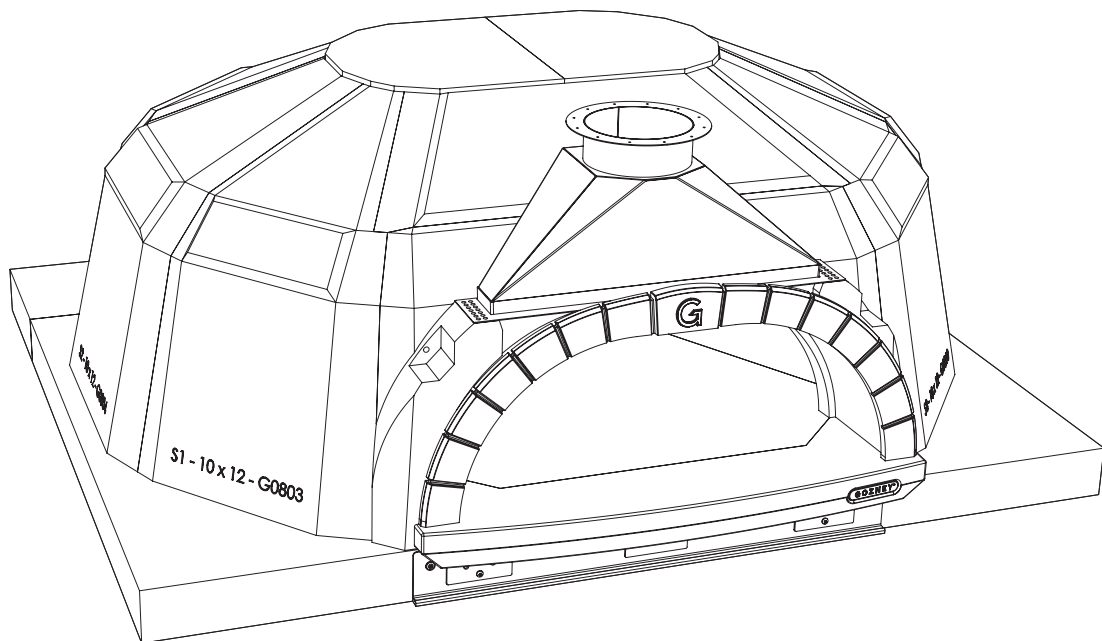

# SPECIFICATION SHEET

GOZNEY CORE 125 X 100

## GOZNEY CORE 125 X 100

### PRODUCT SPECIFICATION

Internal oven dimensions	Width 1250mm x Depth 1000mm x Height 380mm
Pizza capacity	6 x 12" Pizzas
Door size	Width 624mm x Height 224mm
Oven weight	730Kg
Oven wall thickness	75mm
Clearance	Sides: 50mm Front: 1000mm Top: 350mm
Extraction	150mm Flue Spigot
Extraction flow rate	425CFM

All dimensions in mm