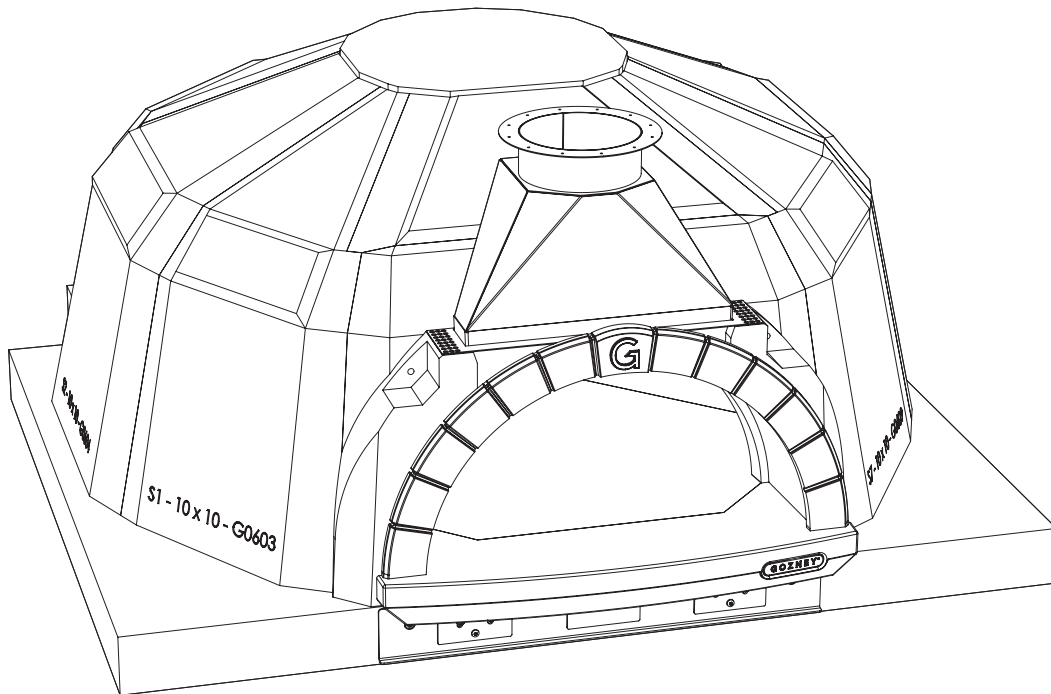

SPECIFICATION SHEET

GOZNEY CORE 100 X 100

BUILT-IN

GOZNEY CORE 100 X 100

PRODUCT SPECIFICATION

Internal oven dimensions	Width 1000mm x Depth 1000mm x Height 380mm
Pizza capacity	5 x 12" Pizzas
Door size	Width 474mm x Height 224mm
Oven weight	560Kg
Oven wall thickness	75mm
Clearance	Sides: 50mm Front: 1000mm Top: 350mm
Extraction	150mm Flue Spigot
Extraction flow rate	375CFM

All dimensions in mm