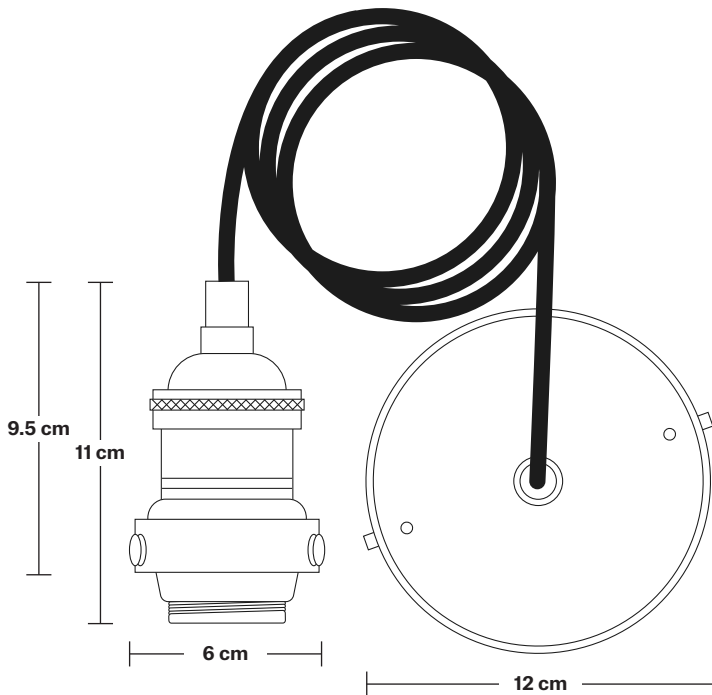

Brooklyn Dome Pendant - 8 Inch

Product Code: BR-DP8

H: 22 cm x W: 20 cm x D: 20 cm

SPECIFICATIONS

We meet all UK and EU lighting and safety regulations.

Our products are hand finished to ensure an authentic vintage look and therefore they may vary slightly from those shown in the images.

Holder Height: 11 cm / 4.3"

Ceiling Rose Diameter: 12 cm / 4.9"

Ceiling Rose Height: 2 cm / 0.8"

Brooklyn Cord Set ES E27 Bulb Holder

Product Code: BR-CS

H: 113 cm x W: 12 cm x D: 12 cm

SPECIFICATIONS

We meet all UK and EU lighting and safety regulations.

INFORMATION

Finishes: Brass, Pewter and Copper.

Ready to be installed, installation required.

Wall mount screws not included.

Flex: 1m Black Round Fabric Flex.

Ceiling rose: Pewter.

DIMENSIONS

Bulb Holder Diameter: 6 cm / 2.5"

Bulb Holder Height: 11 cm / 4.3"

Ceiling Rose height: 12 cm / 4.9"

Full Drop: 113 cm / 44.5"

Dome - 8 Inch - Shade Only

Product Code: D8-SO

H: 10 cm x W: 20 cm x D: 20 cm

SPECIFICATIONS

We meet all UK and EU lighting and safety regulations.