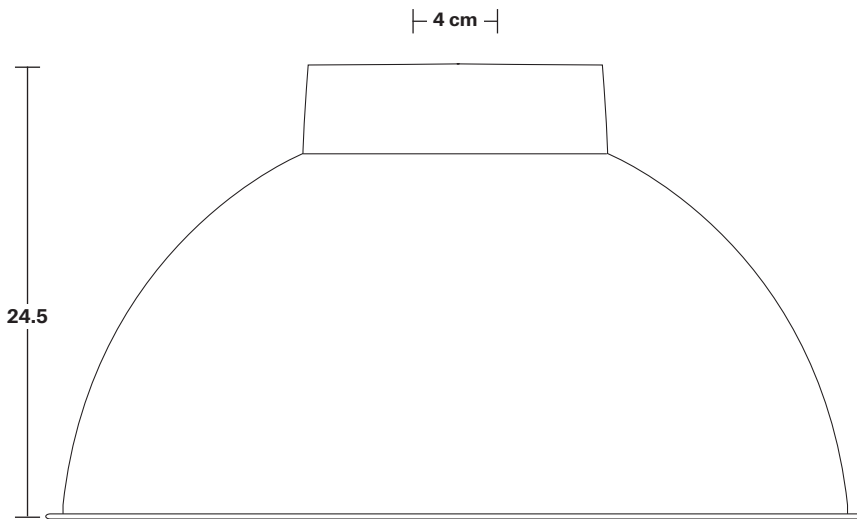

# Dome - 17 Inch - Shade Only

Product Code: D17-SO

H: 24.5 cm x W: 44 cm x D: 44 cm

**Shade weight:** 1.3kg

## DIMENSIONS

Shade Diameter: 44 cm / 17.3"

Shade Height (no holder): 24.5 cm / 9.6"