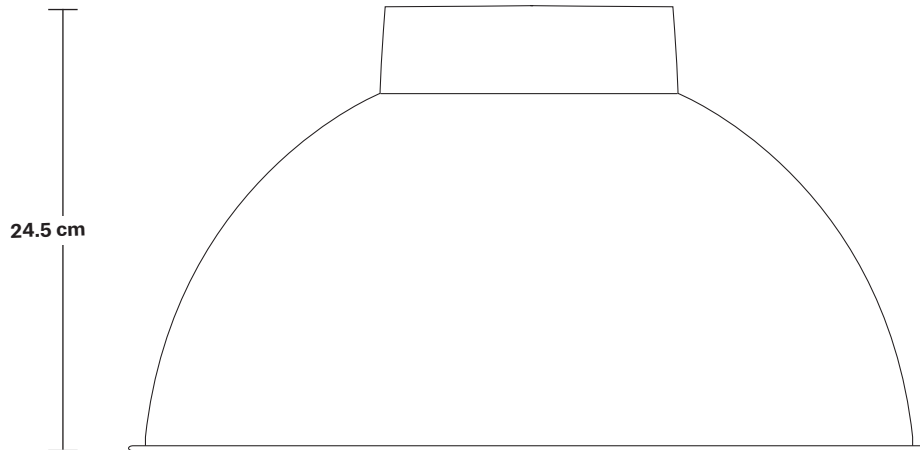

44 cm

4 cm

24.5 cm

Dome - 17 Inch

SPECIFICATIONS

We meet all UK and EU lighting and safety regulations.

Our products are hand finished to ensure an authentic vintage look and therefore they may vary slightly from those shown in the images.

Weight: 1.3 kg

INFORMATION

Product Code: D17-SO

Finishes: Brass, Pewter, Copper & Pewter, Brass & Pewter.

DIMENSIONS

H: 24.5 cm x **W:** 44 cm x **D:** 44 cm

Shade Diameter: 44 cm / 17.3"

Shade Height: 24.5 cm / 9.6"