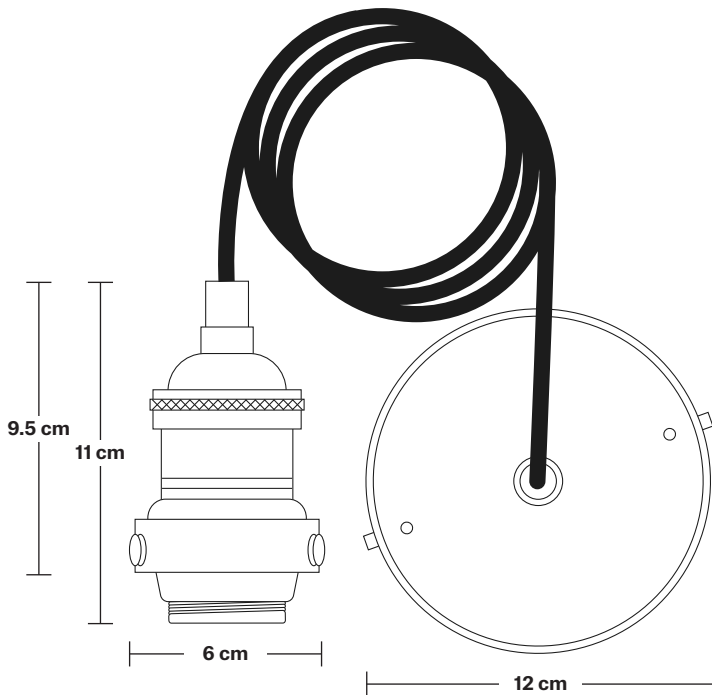

Brooklyn Dome Pendant - 17 Inch

Product Code: BR-DP17

H: 34 cm x W: 44 cm x D: 44 cm

SPECIFICATIONS

We meet all UK and EU lighting and safety regulations.

Our products are hand finished to ensure an authentic vintage look and therefore they may vary slightly from those shown in the images.

Holder Diameter: 6 cm / 2.5"

Holder Height: 11 cm / 4.3"

Ceiling Rose Diameter: 12 cm / 4.9"

Ceiling Rose Height: 2 cm / 0.8"

Brooklyn Cord Set ES E27 Bulb Holder

Product Code: BR-CS

H: 113 cm x W: 12 cm x D: 12 cm

Ceiling rose: Pewter.

DIMENSIONS

Bulb Holder Diameter: 6 cm / 2.5"

Bulb Holder Height: 11 cm / 4.3"

Ceiling Rose height: 12 cm / 4.9"

Full Drop: 113 cm / 44.5"

Brooklyn Chain Cord Set ES E27 Bulb Holder

Product Code: BR-CS

Product Code: D17-SO

H: 24.5 cm x W: 44 cm x D: 44 cm

SPECIFICATIONS

We meet all UK and EU lighting and safety regulations.

Our products are hand finished to ensure an authentic vintage look and therefore they may vary slightly from those shown in the images.