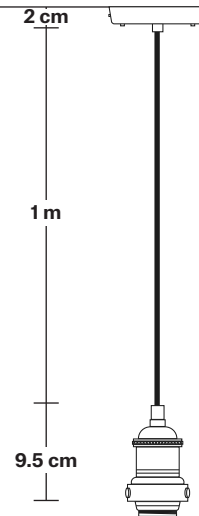

Brooklyn Dome Pendant - 17 Inch

Product Code: BR-DP17

H: 34 cm x W: 44 cm x D: 44 cm

SPECIFICATIONS

We meet all UK and EU lighting and safety regulations.

Our products are hand finished to ensure an authentic vintage look and therefore they may vary slightly from those shown in the images.

Holder Diameter: 6 cm / 2.5"

Holder Height: 11 cm / 4.3"

Ceiling Rose Diameter: 12 cm / 4.9"

Ceiling Rose Height: 2 cm / 0.8"

Brooklyn Cord Set ES E27 Bulb Holder

Product Code: BR-CS

H: 113 cm x W: 12 cm x D: 12 cm

Ceiling rose: Pewter.

DIMENSIONS

Bulb Holder Diameter: 9 cm / 3.5"

Bulb Holder Height: 10 cm / 3.9"

Ceiling Rose Diameter: 12 cm / 4.7"

Ceiling Rose Height: 2.5 cm / 1"

Full Drop: 115 cm / 45.3"

Dome - 17 Inch - Shade Only

Product Code: D17-SO

H: 24.5 cm x W: 44 cm x D: 44 cm

SPECIFICATIONS

We meet all UK and EU lighting and safety regulations.

Our products are hand finished to ensure an authentic vintage look and therefore they may vary slightly from those shown in the images.