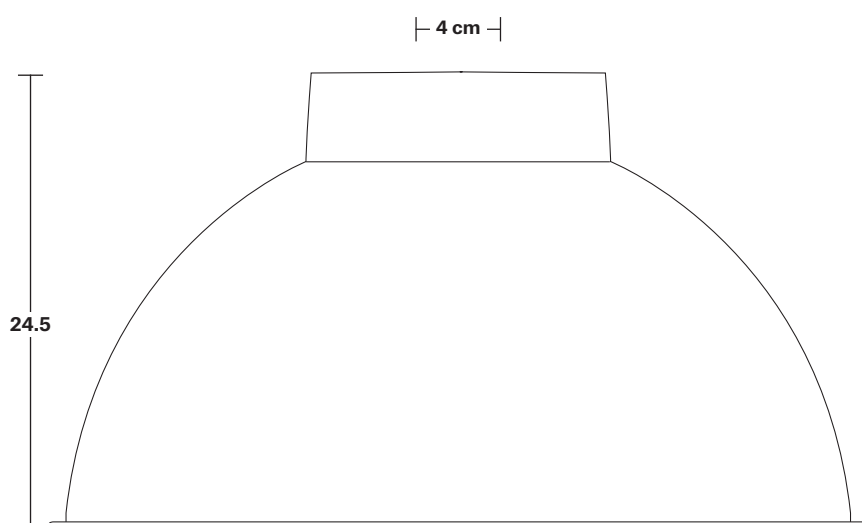

H: 115 cm x W: 12 cm x D: 12 cm

SPECIFICATIONS

We meet all UK and EU lighting and safety regulations.

Our products are hand finished to ensure an authentic vintage look and therefore they may vary slightly from those shown in the images.

Ceiling rose: Pewter.

DIMENSIONS

Bulb Holder Diameter: 9 cm / 3.5"

Bulb Holder Height: 10 cm / 3.9"

Ceiling Rose Diameter: 12 cm / 4.7"

Ceiling Rose Height: 2.5 cm / 1"

Full Drop: 115 cm / 45.3"

Dome - 17 Inch - Shade Only

Product Code: D17-SO

H: 24.5 cm x W: 44 cm x D: 44 cm

SPECIFICATIONS

We meet all UK and EU lighting and safety regulations.

Our products are hand finished to ensure an authentic vintage look and therefore they may vary slightly from those shown in the images.

Shade weight: 1.3kg

INFORMATION

Finishes: Brass, Pewter, Copper & Pewter, Brass & Pewter.

DIMENSIONS

Shade Diameter: 44 cm / 17.3"

Shade Height (no holder): 24.5 cm / 9.6"

Dome - 17 Inch - Pewter & Copper

Shade Only