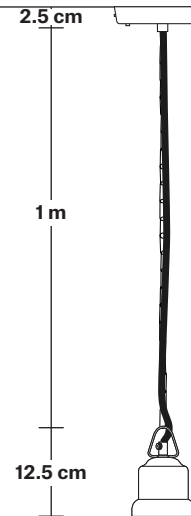

Brooklyn Dome Pendant - 17 Inch

Product Code: BR-DP17

H: 34 cm x W: 44 cm x D: 44 cm

SPECIFICATIONS

We meet all UK and EU lighting and safety regulations.

Our products are hand finished to ensure an authentic vintage look and therefore they may vary slightly from those shown in the images.

Ceiling rose: Pewter.

DIMENSIONS

Bulb Holder Diameter: 6 cm / 2.5"

Bulb Holder Height: 11 cm / 4.3"

Ceiling Rose height: 12 cm / 4.9"

Full Drop: 113 cm / 44.5"

Brooklyn Chain Cord Set ES E27 Bulb Holder

Product Code: BR-CS

H: 115 cm x W: 12 cm x D: 12 cm

SPECIFICATIONS

We meet all UK and EU lighting and safety regulations.

Our products are hand finished to ensure an authentic vintage look and therefore they may vary slightly from those shown in the images.

Ceiling rose: Pewter.

DIMENSIONS

Bulb Holder Diameter: 9 cm / 3.5"

Bulb Holder Height: 10 cm / 3.9"

Ceiling Rose Diameter: 12 cm / 4.7"

Ceiling Rose Height: 2.5 cm / 1"

Full Drop: 115 cm / 45.3"

Dome - 17 Inch - Shade Only