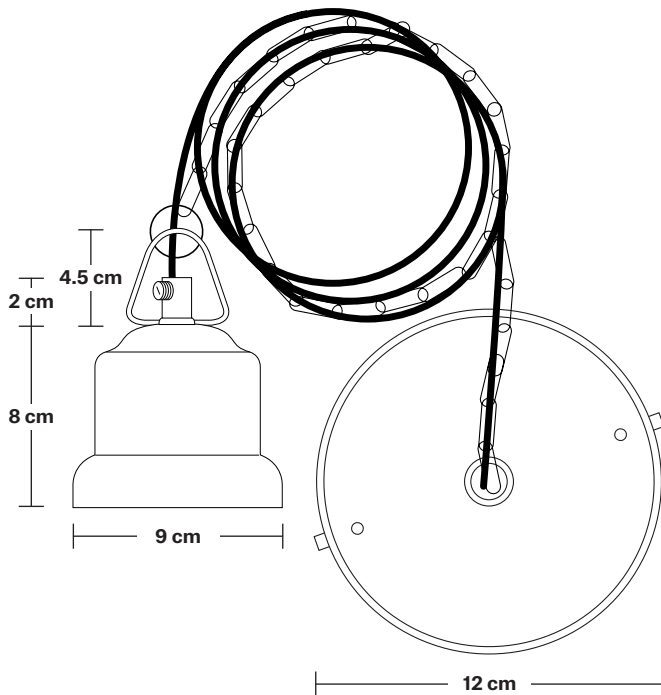

Brooklyn Dome Pendant - 17 Inch

Product Code: BR-DP17

H: 34 cm x W: 44 cm x D: 44 cm

SPECIFICATIONS

We meet all UK and EU lighting and safety regulations.

Our products are hand finished to ensure an authentic vintage look and therefore they may vary slightly from those shown in the images.

Ceiling rose: Pewter.

DIMENSIONS

Bulb Holder Diameter: 6 cm / 2.5"

Bulb Holder Height: 11 cm / 4.3"

Ceiling Rose height: 12 cm / 4.9"

Full Drop: 113 cm / 44.5"

Brooklyn Chain Cord Set ES E27 Bulb Holder

Product Code: BR-CS

H: 115 cm x W: 12 cm x D: 12 cm

SPECIFICATIONS

We meet all UK and EU lighting and safety regulations.

Our products are hand finished to ensure an authentic vintage look and therefore they may vary slightly from those shown in the images.

Ceiling rose: Pewter.

DIMENSIONS

Bulb Holder Diameter: 9 cm / 3.5"

Bulb Holder Height: 10 cm / 3.9"

Ceiling Rose Diameter: 12 cm / 4.7"

Ceiling Rose Height: 2.5 cm / 1"

Full Drop: 115 cm / 45.3"

Dome - 17 Inch - Shade Only