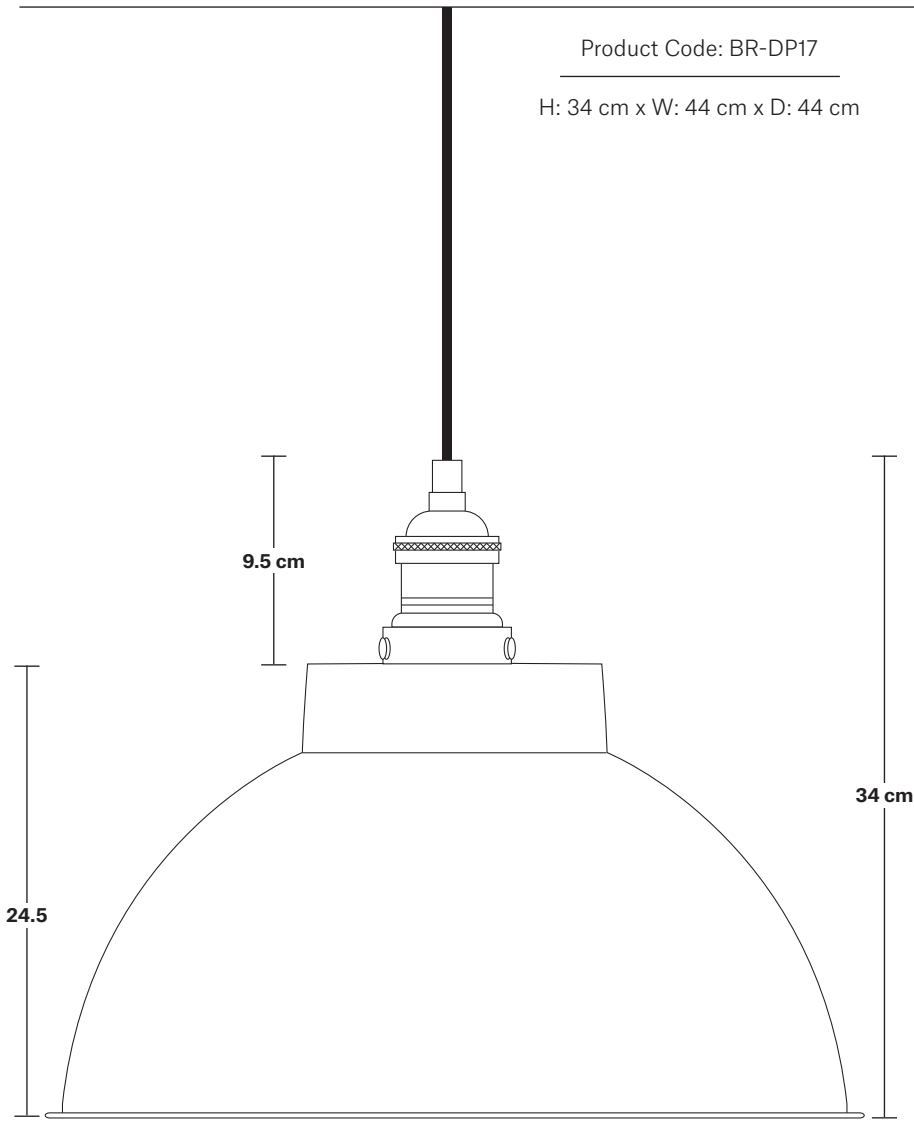

Brooklyn Dome Pendant - 17 Inch

Product Code: BR-DP17

H: 34 cm x W: 44 cm x D: 44 cm

SPECIFICATIONS

We meet all UK and EU lighting and safety regulations.

Our products are hand finished to ensure an authentic vintage look and therefore they may vary slightly from those shown in the images.

Wall mount screws not included.

Holders available: Brass, Pewter, Copper, Pewter Chain Holder.

Flex: 1m Black Round Fabric Flex.

Ceiling Rose: Pewter.

DIMENSIONS

Shade Diameter: 44 cm / 17.3"

Shade Height (no holder): 24.5 cm / 9.6"

Holder Diameter: 6 cm / 2.5"

Holder Height: 11 cm / 4.3"

Ceiling Rose Diameter: 12 cm / 4.9"

Ceiling Rose Height: 2 cm / 0.8"

Brooklyn Cord Set ES E27 Bulb Holder

Product Code: BR-CS

H: 113 cm x W: 12 cm x D: 12 cm

Product Code: D17-SO

H: 24.5 cm x W: 44 cm x D: 44 cm

SPECIFICATIONS

We meet all UK and EU lighting and safety regulations.

Our products are hand finished to ensure an authentic vintage look and therefore they may vary slightly from those shown in the images.