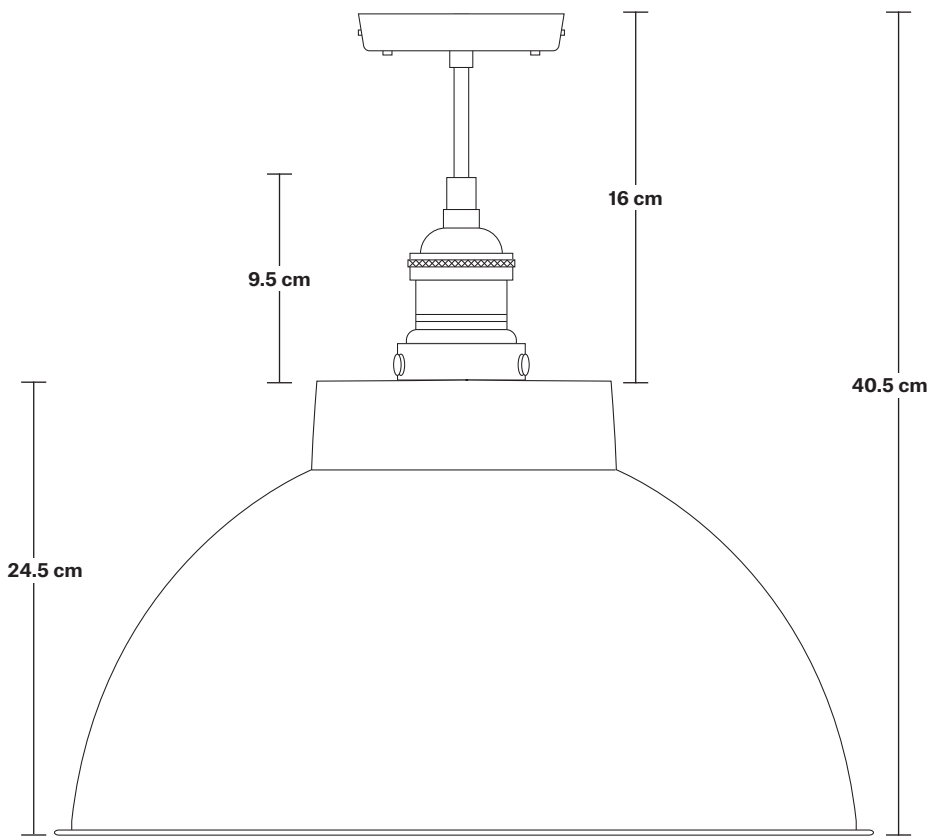

Brooklyn Dome Flush Mount - 17 Inch

Product Code: BR-DFM17

H: 40.5 cm x W: 44 cm x D: 44 cm

SPECIFICATIONS

We meet all UK and EU lighting and safety regulations.

Our products are hand finished to ensure an authentic vintage look and therefore they may vary slightly from those shown in the images.

Wall mount screws not included.

Holders available: Brass, Pewter, Copper.

Ceiling Rose: Pewter.

DIMENSIONS

Shade Diameter: 44 cm / 17.3"

Shade Height (no holder): 24.5 cm / 9.6"

Holder Diameter: 6 cm / 2.5"

Holder Height: 17.5 cm / 6.9"

Ceiling Rose Diameter: 12 cm / 4.7"

Ceiling Rose Depth: 2 cm / 0.8"

Dome - 17 Inch - Shade Only

Product Code: D17-SO

H: 24.5 cm x W: 44 cm x D: 44 cm

SPECIFICATIONS

We meet all UK and EU lighting and safety regulations.

DIMENSIONS

Shade Diameter: 44 cm / 17.3"

Shade Height (no holder): 24.5 cm / 9.6"