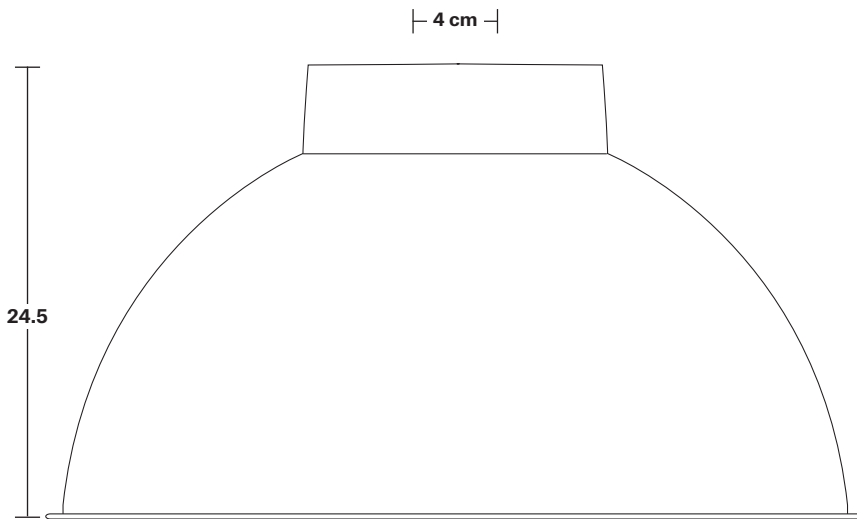

Brooklyn Dome Flush Mount - 17 Inch

Product Code: BR-DFM17

H: 40.5 cm x W: 44 cm x D: 44 cm

SPECIFICATIONS

We meet all UK and EU lighting and safety regulations.

Our products are hand finished to ensure an authentic vintage look and therefore they may vary slightly from those shown in the images.

Weight: 0.5 kg

INFORMATION

Finishes: Brass, Pewter and Copper.

Ready to be installed, installation required.

Wall mount screws not included.

Ceiling rose: Pewter.

DIMENSIONS

Holder Diameter: 12 cm / 4.7"

Holder Height: 17.5 cm / 6.9"

Ceiling Rose Diameter: 12 cm / 4.7"

Ceiling Rose Depth: 2 cm / 0.8"

Dome - 17 Inch - Shade Only

Product Code: D17-SO

H: 24.5 cm x W: 44 cm x D: 44 cm

SPECIFICATIONS

We meet all UK and EU lighting and safety regulations.

DIMENSIONS

Shade Diameter: 44 cm / 17.3"

Shade Height (no holder): 24.5 cm / 9.6"