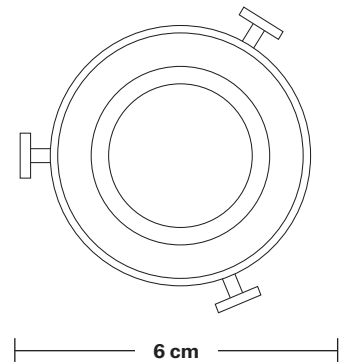

Brooklyn Dome Flush Mount - 17 Inch

Product Code: BR-DFM17

H: 40.5 cm x W: 44 cm x D: 44 cm

SPECIFICATIONS

We meet all UK and EU lighting and safety regulations.

Our products are hand finished to ensure an authentic vintage look and therefore they may vary slightly from those shown in the images.

Wall mount screws not included.

Holders available: Brass, Pewter, Copper.

Ceiling Rose: Pewter.

DIMENSIONS

Shade Diameter: 44 cm / 17.3"

Shade Height (no holder): 24.5 cm / 9.6"

Holder Diameter: 6 cm / 2.5"

Holder Height: 18 cm / 7.1"

Ceiling Rose Diameter: 12 cm / 4.9"

Ceiling Rose Height: 2 cm / 0.8"

INDUSTVILLE

Brooklyn Flush Mount Holder

Product Code: BR-FM

H: 17.5 cm x W: 12 cm x D: 12 cm

SPECIFICATIONS

Holder Height: 17.5 cm / 6.9"

Ceiling Rose Diameter: 12 cm / 4.7"

Ceiling Rose Depth: 2 cm / 0.8"

Dome - 17 Inch - Shade Only

Product Code: D17-SO

H: 24.5 cm x W: 44 cm x D: 44 cm

SPECIFICATIONS

We meet all UK and EU lighting and safety regulations.