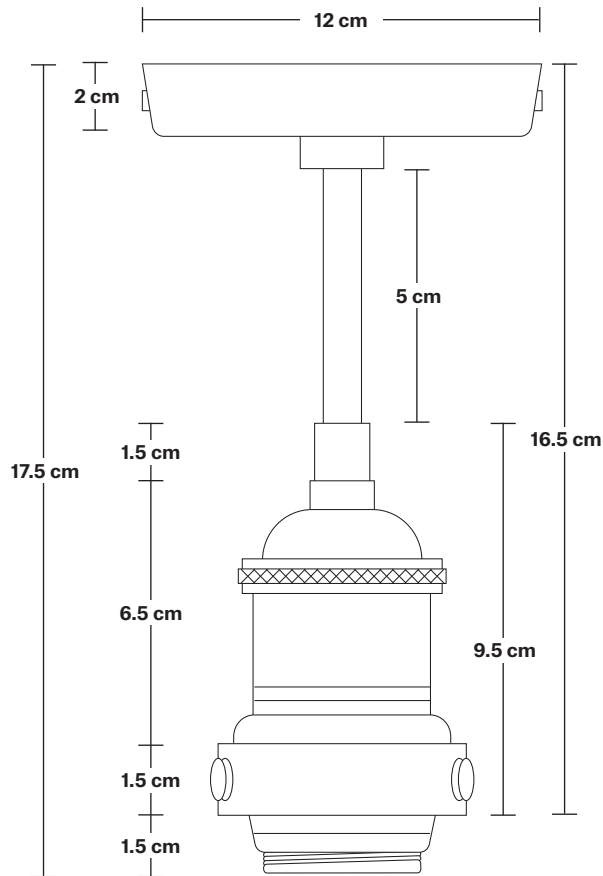

Brooklyn Dome Flush Mount - 17 Inch

Product Code: BR-DFM17

H: 40.5 cm x W: 44 cm x D: 44 cm

SPECIFICATIONS

We meet all UK and EU lighting and safety regulations.

Our products are hand finished to ensure an authentic vintage look and therefore they may vary slightly from those shown in the images.

Wall mount screws not included.

Holders available: Brass, Pewter, Copper.

Ceiling Rose: Pewter.

DIMENSIONS

Shade Diameter: 44 cm / 17.3"

Shade Height (no holder): 24.5 cm / 9.6"

Holder Diameter: 6 cm / 2.5"

Holder Height: 18 cm / 7.1"

Ceiling Rose Diameter: 12 cm / 4.9"

Ceiling Rose Height: 2 cm / 0.8"

INDUSTVILLE

Brooklyn Flush Mount Holder

Product Code: BR-FM

H: 17.5 cm x W: 12 cm x D: 12 cm

SPECIFICATIONS

Holder Height: 17.5 cm / 6.9"

Ceiling Rose Diameter: 12 cm / 4.7"

Ceiling Rose Depth: 2 cm / 0.8"

Dome - 17 Inch - Shade Only

Product Code: D17-SO

H: 24.5 cm x W: 44 cm x D: 44 cm

SPECIFICATIONS

We meet all UK and EU lighting and safety regulations.