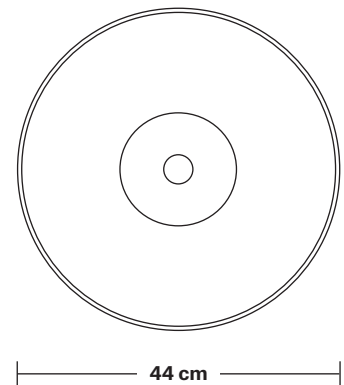

Sleek Dome Pendant - 17 Inch

Product Code: SL-DP17

H: 34.5 cm x W: 44 cm x D: 44 cm

SPECIFICATIONS

We meet all UK and EU lighting and safety regulations.

Our products are hand finished to ensure an authentic vintage look and therefore they may vary slightly from those shown in the images.

Holder Diameter: 4 cm / 1.6"

Holder Height: 10 cm / 4.1"

Ceiling Rose Diameter: 8 cm / 3"

Ceiling Rose Height: 2 cm / 0.8"

INDUSTVILLE

Dome - 17 Inch - Shade Only

Product Code: D17-SO

H: 24.5 cm x W: 44 cm x D: 44 cm

Shade weight: 1.3kg

INFORMATION

Finishes: Brass, Pewter, Copper & Pewter, Brass & Pewter.

DIMENSIONS

Shade Diameter: 44 cm / 17.3"

Shade Height (no holder): 24.5 cm / 9.6"

INDUSTVILLE

Sleek Edison ES E27 Bulb Holder

Product Code: SL-EBH

H: 7.1 cm x W: 4.5 cm x D: 4.5 cm

SPECIFICATIONS

We meet all UK and EU lighting and safety regulations.

Our products are hand finished to ensure an authentic vintage look and therefore they may vary slightly from those shown in the images.