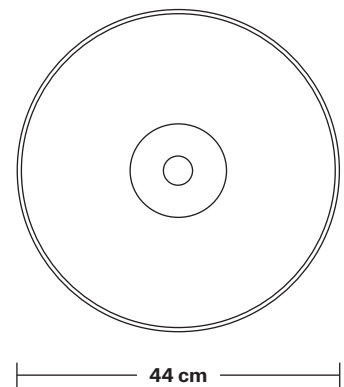

Sleek Dome Pendant - 17 Inch

Product Code: SL-DP17

H: 34.5 cm x W: 44 cm x D: 44 cm

SPECIFICATIONS

We meet all UK and EU lighting and safety regulations.

Our products are hand finished to ensure an authentic vintage look and therefore they may vary slightly from those shown in the images.

Bulb required: Standard screw (E27) fitting, max 25W.

Shade weight: 2.1 kg | **Holder weight:** 0.2 kg

Maximum weight: 2.3 kg

INFORMATION

Finishes: Brass, Pewter, Copper, Copper & Pewter, Brass & Pewter.

Ready to be installed, installation required.

Holder Diameter: 4 cm / 1.6"

Holder Height: 10 cm / 4.1"

Ceiling Rose Diameter: 8 cm / 3"

Ceiling Rose Height: 2 cm / 0.8"

INDUSTVILLE

Dome - 17 Inch - Shade Only

Product Code: D17-SO

H: 24.5 cm x W: 44 cm x D: 44 cm

Product Code: SL-EBH

H: 7.1 cm x W: 4.5 cm x D: 4.5 cm

SPECIFICATIONS

We meet all UK and EU lighting and safety regulations.

Our products are hand finished to ensure an authentic vintage look and therefore they may vary slightly from those shown in the images.