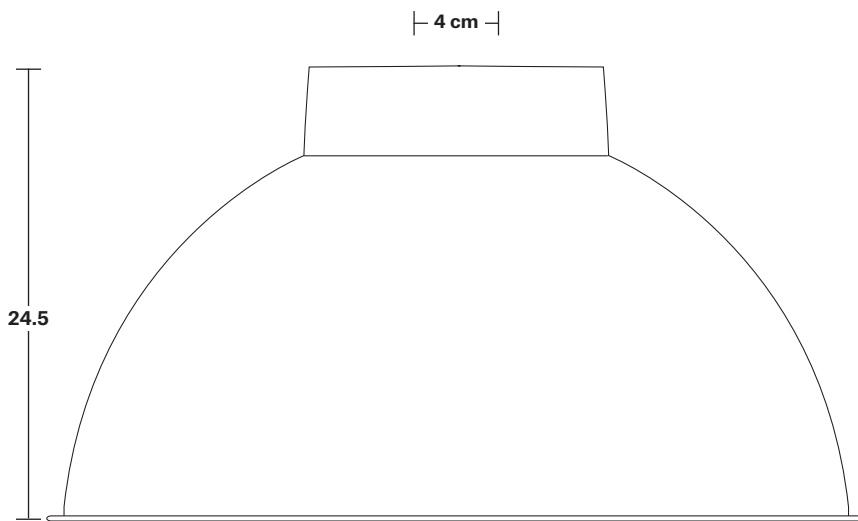

Sleek Dome Pendant - 17 Inch

Product Code: SL-DP17

H: 34.5 cm x W: 44 cm x D: 44 cm

SPECIFICATIONS

We meet all UK and EU lighting and safety regulations.

Our products are hand finished to ensure an authentic vintage look and therefore they may vary slightly from those shown in the images.

Holder Diameter: 4 cm / 1.6"

Holder Height: 10 cm / 4.1"

Ceiling Rose Diameter: 8 cm / 3"

Ceiling Rose Height: 2 cm / 0.8"

INDUSTVILLE

Dome - 17 Inch - Shade Only

Product Code: D17-SO

H: 24.5 cm x W: 44 cm x D: 44 cm

Shade weight: 1.3kg

INFORMATION

Finishes: Brass, Pewter, Copper & Pewter, Brass & Pewter.

DIMENSIONS

Shade Diameter: 44 cm / 17.3"

Shade Height (no holder): 24.5 cm / 9.6"

INDUSTVILLE

Sleek Edison ES E27 Bulb Holder

Product Code: SL-EBH

H: 7.1 cm x W: 4.5 cm x D: 4.5 cm

SPECIFICATIONS

We meet all UK and EU lighting and safety regulations.

Our products are hand finished to ensure an authentic vintage look and therefore they may vary slightly from those shown in the images.