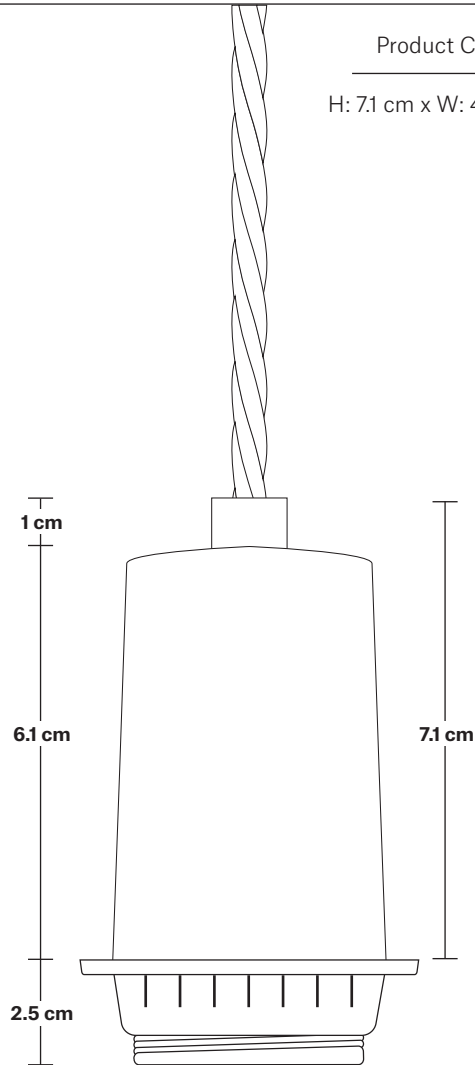

Sleek Dome Pendant - 17 Inch

Product Code: SL-DP17

H: 34.5 cm x W: 44 cm x D: 44 cm

SPECIFICATIONS

We meet all UK and EU lighting and safety regulations.

Our products are hand finished to ensure an authentic vintage look and therefore they may vary slightly from those shown in the images.

Holder Diameter: 4 cm / 1.6"

Holder Height: 10 cm / 4.1"

Ceiling Rose Diameter: 8 cm / 3"

Ceiling Rose Height: 2 cm / 0.8"

INDUSTVILLE

Dome - 17 Inch - Shade Only

Product Code: D17-SO

H: 24.5 cm x W: 44 cm x D: 44 cm

Shade weight: 1.3kg

INFORMATION

Finishes: Brass, Pewter, Copper & Pewter, Brass & Pewter.

DIMENSIONS

Shade Diameter: 44 cm / 17.3"

Shade Height (no holder): 24.5 cm / 9.6"

INDUSTVILLE

Sleek Edison ES E27 Bulb Holder

Product Code: SL-EBH

H: 7.1 cm x W: 4.5 cm x D: 4.5 cm

SPECIFICATIONS

We meet all UK and EU lighting and safety regulations.

Our products are hand finished to ensure an authentic vintage look and therefore they may vary slightly from those shown in the images.