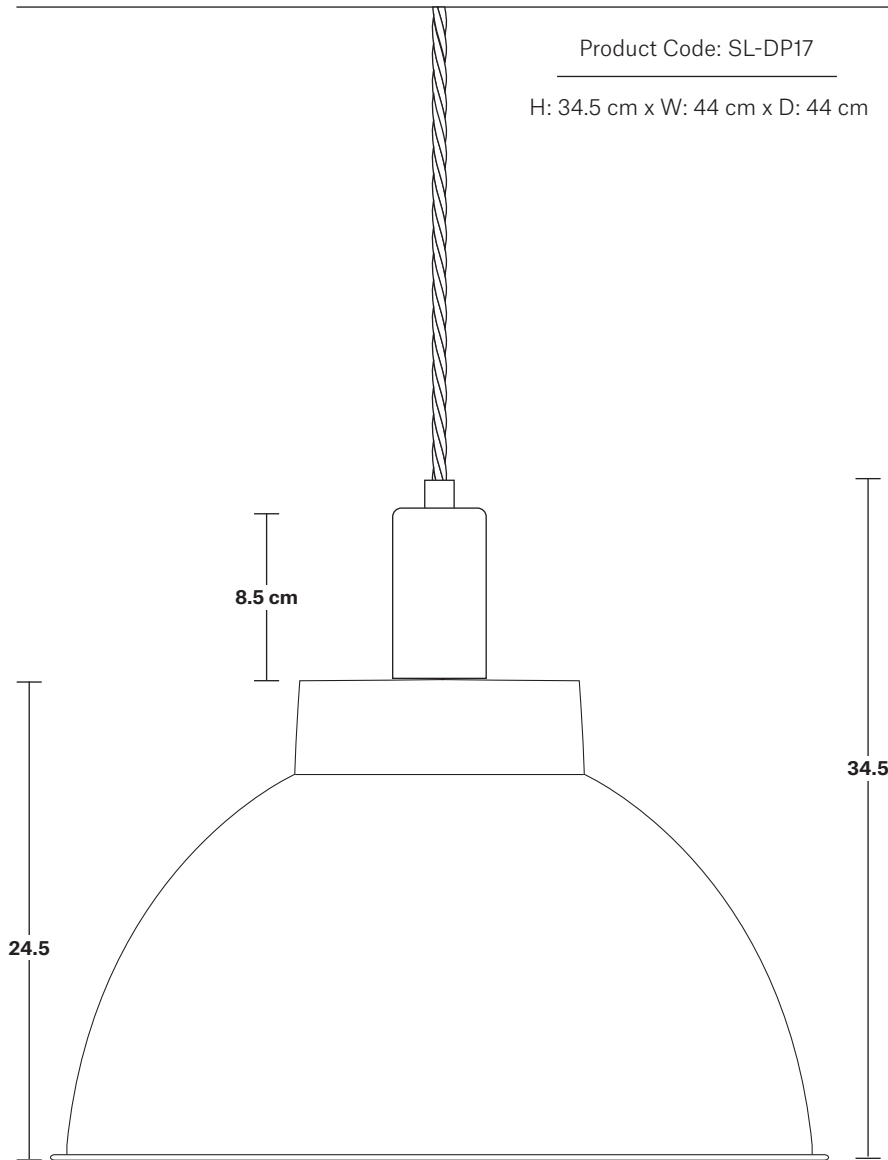

Sleek Dome Pendant - 17 Inch

Product Code: SL-DP17

H: 34.5 cm x W: 44 cm x D: 44 cm

SPECIFICATIONS

We meet all UK and EU lighting and safety regulations.

Our products are hand finished to ensure an authentic vintage look and therefore they may vary slightly from those shown in the images.

Wall mount screws not included.

Holders available: Brass, Pewter, Copper.

Flex: 1m Black Twisted Fabric Flex.

Ceiling rose: Brass, Pewter and Copper.

DIMENSIONS

Shade Diameter: 44 cm / 17.3"

Shade Height (no holder): 24.5 cm / 9.6"

Holder Diameter: 4 cm / 1.6"

Holder Height: 10 cm / 4.1"

Ceiling Rose Diameter: 8 cm / 3"

Ceiling Rose Height: 2 cm / 0.8"

INDUSTVILLE

Dome - 17 Inch - Shade Only

Product Code: D17-SO

H: 24.5 cm x W: 44 cm x D: 44 cm

Product Code: SL-EBH

H: 7.1 cm x W: 4.5 cm x D: 4.5 cm

SPECIFICATIONS

We meet all UK and EU lighting and safety regulations.

Our products are hand finished to ensure an authentic vintage look and therefore they may vary slightly from those shown in the images.