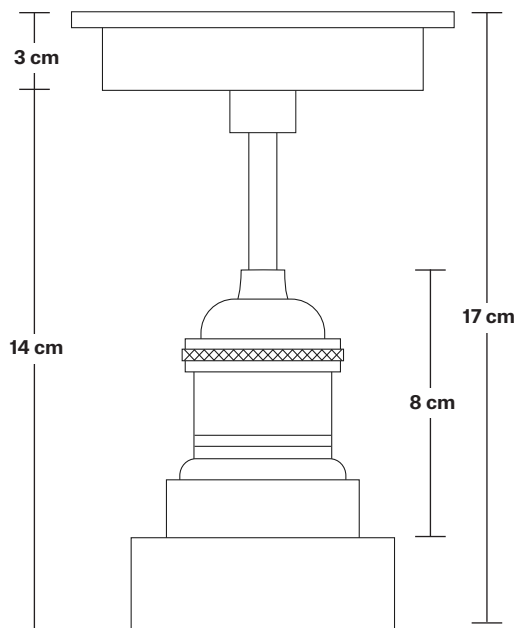

Brooklyn Outdoor & Bathroom Flush Mount Holder

Product Code: BR-IP65-FMH

H: 17 cm x W: 13.5 cm x D: 13.5 cm

SPECIFICATIONS

We meet all UK and EU lighting and safety regulations.

Our products are hand finished to ensure an authentic vintage look and therefore they may vary slightly from those shown in the images.

Bulb required: Standard screw (E27) fitting, max 40W.

Holder weight: 0.87 kg | **Glass weight:** 0.3 kg

INFORMATION

Finishes: Brass, Pewter, Copper.

Ready to be installed, installation required.

Wall mount screws not included.

Ceiling rose: Pewter.

IP rating: IP65 with glass

DIMENSIONS

Holder Diameter: 6 cm / 2.5"

Holder Height: 17 cm / 6.6"

Ceiling Rose Diameter: 13.5 cm / 5.3"

Ceiling Rose Height: 3 cm / 1.2"