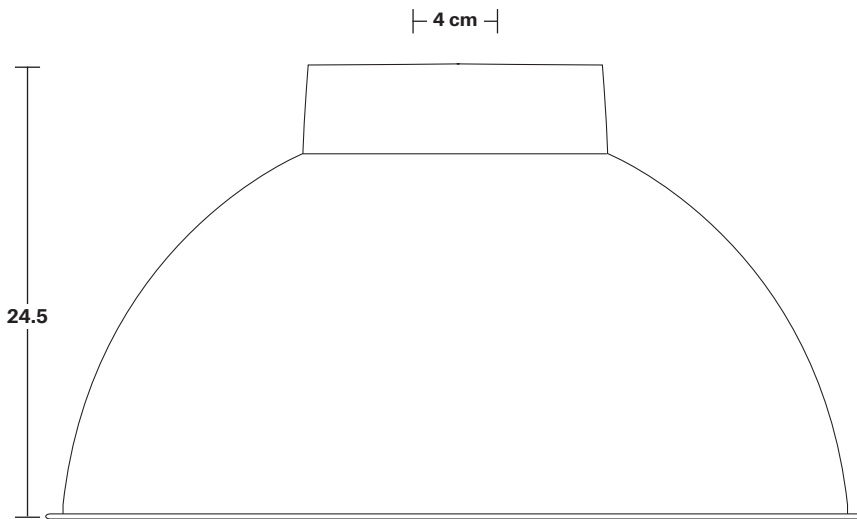

## DIMENSIONS

Shade Diameter: 44 cm / 17.3"

Shade Height (no holder): 24.5 cm / 9.6"

Holder Diameter: 6 cm / 2.5"

Holder Height: 17 cm / 6.6"

Ceiling Rose Diameter: 13.5 cm / 5.3"

Ceiling Rose Height: 3 cm / 1.2"

## DIMENSIONS

Holder Diameter: 6 cm / 2.5"

Holder Height: 17 cm / 6.6"

Ceiling Rose Diameter: 13.5 cm / 5.3"

Ceiling Rose Height: 3 cm / 1.2"

# Dome - 17 Inch - Shade Only

Product Code: D17-SO

H: 24.5 cm x W: 44 cm x D: 44 cm