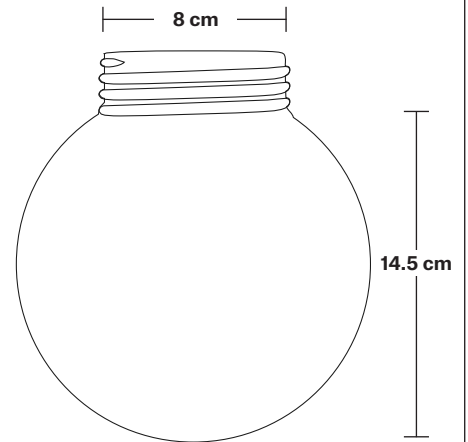

## DIMENSIONS

Shade Diameter: 44 cm / 17.3"

Shade Height (no holder): 24.5 cm / 9.6"

Holder Diameter: 6 cm / 2.5"

Holder Height: 17 cm / 6.6"

Ceiling Rose Diameter: 13.5 cm / 5.3"

Ceiling Rose Height: 3 cm / 1.2"

## DIMENSIONS

Holder Diameter: 6 cm / 2.5"

Holder Height: 17 cm / 6.6"

Ceiling Rose Diameter: 13.5 cm / 5.3"

Ceiling Rose Height: 3 cm / 1.2"

# Brooklyn Outdoor & Bathroom Flush Mount Holder - Globe Glass

Product Code: BR-IP65-FMH-GLG

H: 17 cm x W: 13.5 cm x D: 13.5 cm