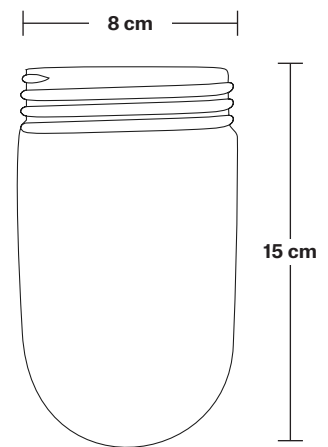

Brooklyn Outdoor & Bathroom Flush Mount Holder

Product Code: BR-IP65-FMH

H: 17 cm x W: 13.5 cm x D: 13.5 cm

SPECIFICATIONS

We meet all UK and EU lighting and safety regulations.

Our products are hand finished to ensure an authentic vintage look and therefore they may vary slightly from those shown in the images.

Bulb required: Standard screw (E27) fitting, max 40W.

Holder weight: 0.87 kg | **Glass weight:** 0.3 kg

INFORMATION

Finishes: Brass, Pewter, Copper.

Ready to be installed, installation required.

Wall mount screws not included.

Ceiling rose: Pewter.

IP rating: IP65 with glass

DIMENSIONS

Holder Diameter: 6 cm / 2.5"

Holder Height: 17 cm / 6.6"

Ceiling Rose Diameter: 13.5 cm / 5.3"

Ceiling Rose Height: 3 cm / 1.2"