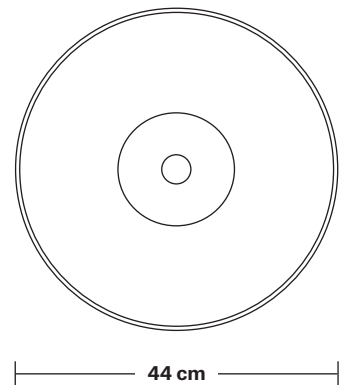

## DIMENSIONS

Shade Diameter: 44 cm / 17.3"

Shade Height (no holder): 24.5 cm / 9.6"

Holder Diameter: 6 cm / 2.5"

Holder Height: 17 cm / 6.6"

Ceiling Rose Diameter: 13.5 cm / 5.3"

Ceiling Rose Height: 3 cm / 1.2"

## DIMENSIONS

Holder Diameter: 6 cm / 2.5"

Holder Height: 17 cm / 6.6"

Ceiling Rose Diameter: 13.5 cm / 5.3"

Ceiling Rose Height: 3 cm / 1.2"

# Dome - 17 Inch - Shade Only

Product Code: D17-SO

H: 24.5 cm x W: 44 cm x D: 44 cm