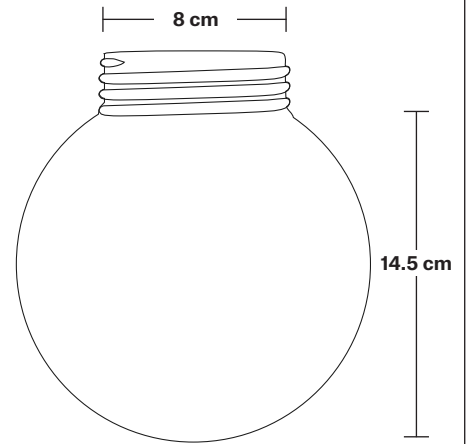

## DIMENSIONS

Shade Diameter: 44 cm / 17.3"

Shade Height (no holder): 24.5 cm / 9.6"

Holder Diameter: 6 cm / 2.5"

Holder Height: 17 cm / 6.6"

Ceiling Rose Diameter: 13.5 cm / 5.3"

Ceiling Rose Height: 3 cm / 1.2"

## DIMENSIONS

Holder Diameter: 6 cm / 2.5"

Holder Height: 17 cm / 6.6"

Ceiling Rose Diameter: 13.5 cm / 5.3"

Ceiling Rose Height: 3 cm / 1.2"

# Brooklyn Outdoor & Bathroom Flush Mount Holder - Globe Glass

Product Code: BR-IP65-FMH-GLG

H: 17 cm x W: 13.5 cm x D: 13.5 cm