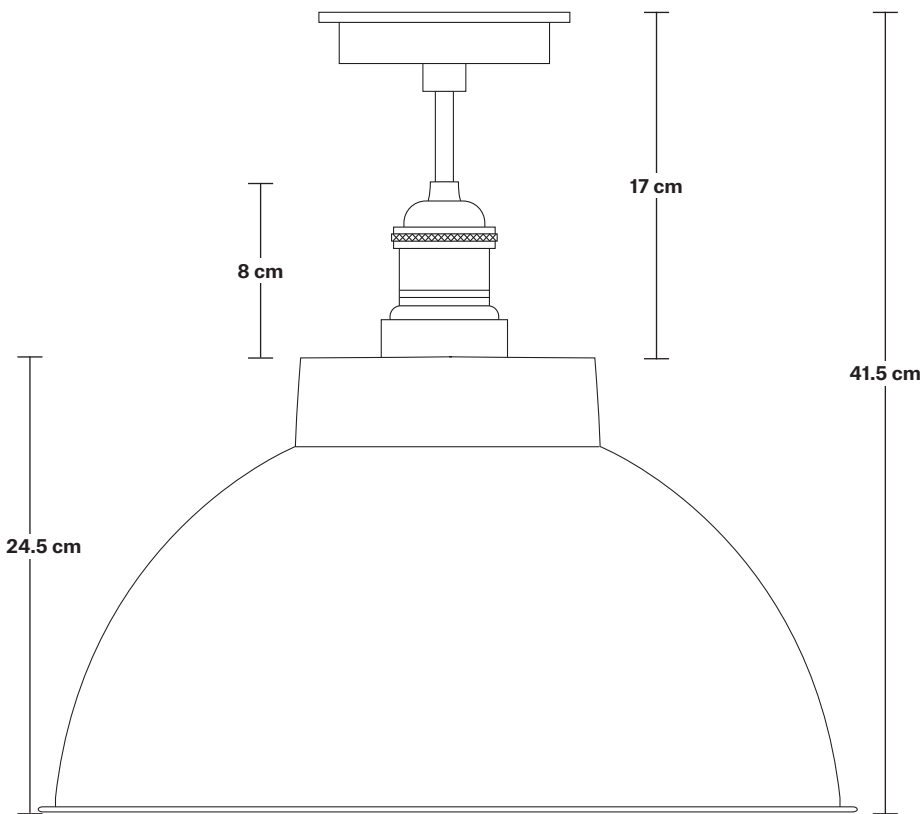

# Brooklyn Outdoor & Bathroom Dome Flush Mount - 17 Inch

Product Code: BR-IP65-DFM17

H: 41.5 cm x W: 44 cm x D: 44 cm

44 cm

## DIMENSIONS

Shade Diameter: 44 cm / 17.3"

Shade Height (no holder): 24.5 cm / 9.6"

Holder Diameter: 6 cm / 2.5"

Holder Height: 17 cm / 6.6"

Ceiling Rose Diameter: 13.5 cm / 5.3"

Ceiling Rose Height: 3 cm / 1.2"

## DIMENSIONS

Holder Diameter: 6 cm / 2.5"

Holder Height: 17 cm / 6.6"

Ceiling Rose Diameter: 13.5 cm / 5.3"

Ceiling Rose Height: 3 cm / 1.2"

# Dome - 17 Inch - Shade Only

Product Code: D17-SO

H: 24.5 cm x W: 44 cm x D: 44 cm