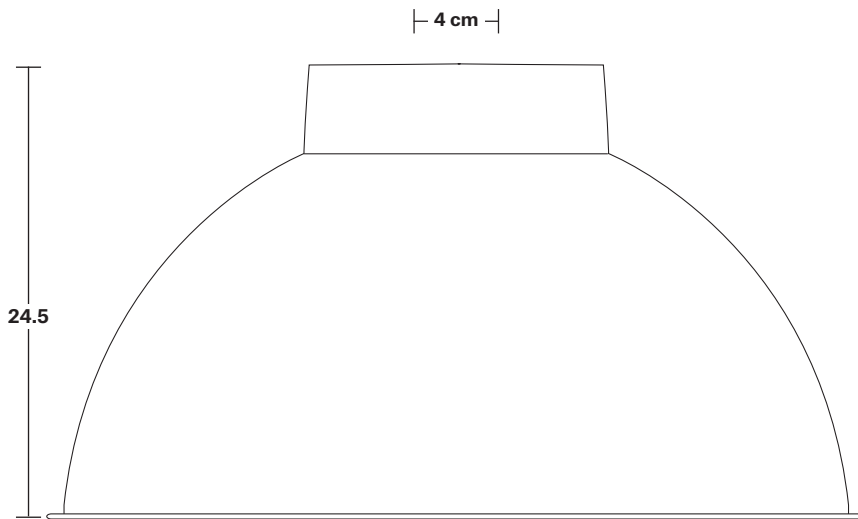

DIMENSIONS

Bulb Holder Diameter: 6 cm / 2.5"

Bulb Holder Height: 12.5 cm / 4.3"

Ceiling Rose Diameter: 13.5 cm / 5.3"

Ceiling Rose Height: 3 cm / 1.2"

Full Drop: 115.5 cm / 45.5"

Brooklyn Outdoor & Bathroom Cord Set ES E27 Bulb Holder - Globe Glass

DIMENSIONS

Bulb Holder Diameter: 6 cm / 2.5"

Bulb Holder Height: 12.5 cm / 4.3"

Ceiling Rose Diameter: 13.5 cm / 5.3"

Ceiling Rose Height: 3 cm / 1.2"

Full Drop: 115.5 cm / 45.5"

Dome - 17 Inch - Shade Only

Product Code: D17-SO

H: 24.5 cm x W: 44 cm x D: 44 cm

SPECIFICATIONS

We meet all UK and EU lighting and safety regulations.

Our products are hand finished to ensure an authentic vintage look and therefore they may vary slightly from those shown in the images.

Shade weight: 1.3kg

INFORMATION

Finishes: Brass, Pewter, Copper & Pewter, Brass & Pewter.

DIMENSIONS

Shade Diameter: 44 cm / 17.3"

Shade Height (no holder): 24.5 cm / 9.6"

INDUSTVILLE

Brooklyn Outdoor & Bathroom Dome Pendant - 17 Inch - Brass