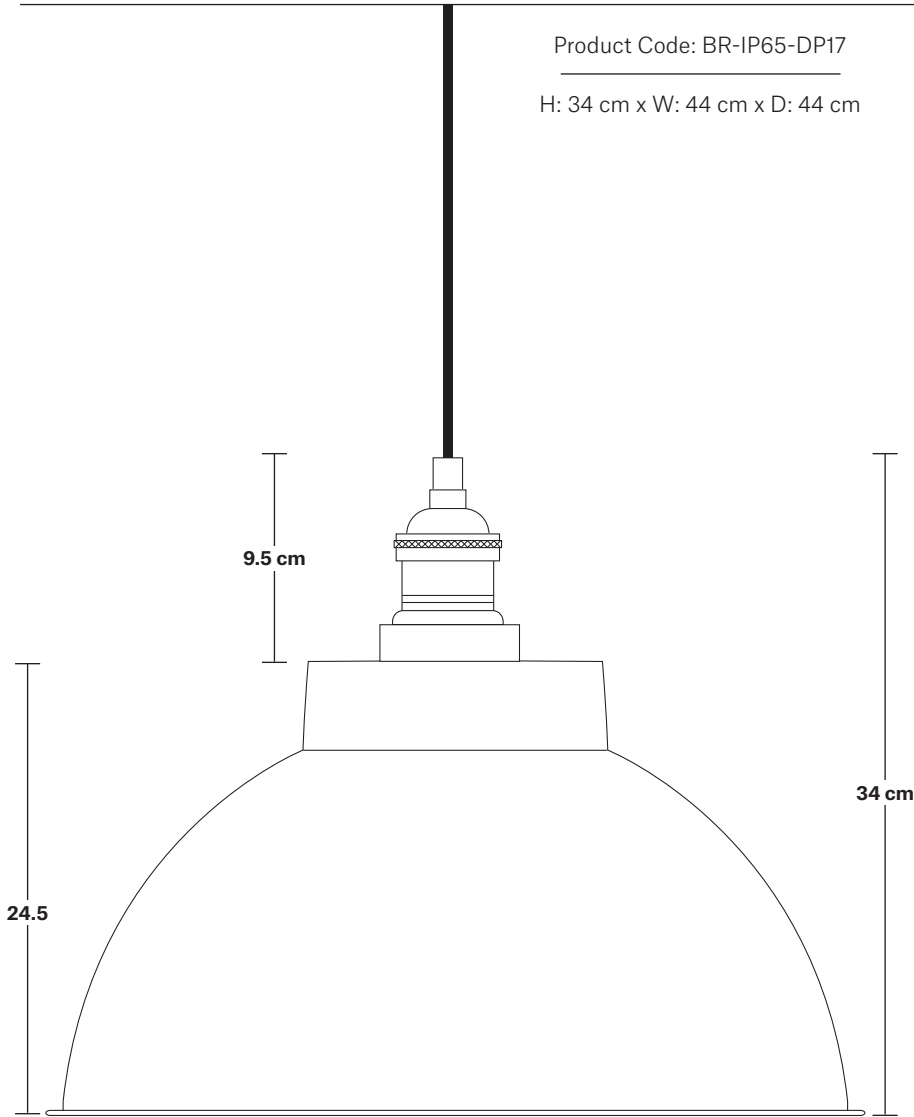

Brooklyn Outdoor & Bathroom Dome Pendant - 17 Inch

Product Code: BR-IP65-DP17

H: 34 cm x W: 44 cm x D: 44 cm

SPECIFICATIONS

We meet all UK and EU lighting and safety regulations.

Our products are hand finished to ensure an authentic vintage look and therefore they may vary slightly from those shown in the images.

Wall mount screws not included.

Holders available: Brass, Pewter, Copper, Pewter Chain Holder.

Flex: 1m Black Round Fabric Flex.

Ceiling Rose: Pewter.

IP rating: IP65 with glass (Tube, Globe)

DIMENSIONS

Shade Diameter: 44 cm / 17.3"

Shade Height (no holder): 24.5 cm / 9.6"

Holder Diameter: 6 cm / 2.5"

Holder Height: 11 cm / 4.3"

Ceiling Rose Diameter: 12 cm / 4.9"

Ceiling Rose Height: 2 cm / 0.8"

Brooklyn Outdoor & Bathroom Cord Set ES E27 Bulb Holder

DIMENSIONS

Bulb Holder Diameter: 6 cm / 2.5"

Bulb Holder Height: 12.5 cm / 4.3"

Ceiling Rose Diameter: 13.5 cm / 5.3"

Ceiling Rose Height: 3 cm / 1.2"

Full Drop: 115.5 cm / 45.5"

Brooklyn Outdoor & Bathroom Cord Set ES E27 Bulb Holder - Globe Glass