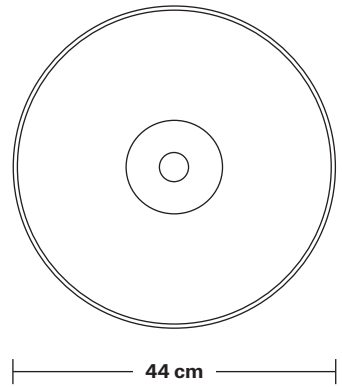

Brooklyn Outdoor & Bathroom Dome Pendant - 17 Inch

Product Code: BR-IP65-DP17

H: 34 cm x W: 44 cm x D: 44 cm

SPECIFICATIONS

We meet all UK and EU lighting and safety regulations.

Our products are hand finished to ensure an authentic vintage look and therefore they may vary slightly from those shown in the images.

Wall mount screws not included.

Holders available: Brass, Pewter, Copper, Pewter Chain Holder.

Flex: 1m Black Round Fabric Flex.

Ceiling Rose: Pewter.

IP rating: IP65 with glass (Tube, Globe)

DIMENSIONS

Shade Diameter: 44 cm / 17.3"

Product Code: BR-IP65-CS

H: 115.5 cm x W: 13.5 cm x D: 13.5 cm

SPECIFICATIONS

We meet all UK and EU lighting and safety regulations.

Our products are hand finished to ensure an authentic vintage look and therefore they may vary slightly from those shown in the images.

Product Code: D17-SO

H: 24.5 cm x W: 44 cm x D: 44 cm

SPECIFICATIONS

We meet all UK and EU lighting and safety regulations.

Our products are hand finished to ensure an authentic vintage look and therefore they may vary slightly from those shown in the images.