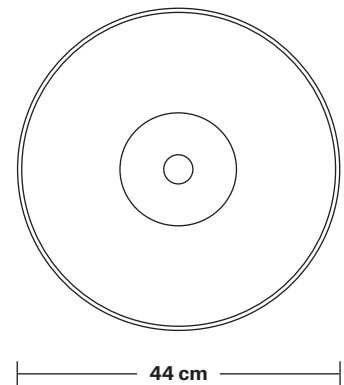

Shade Height (no holder): 24.5 cm / 9.6"

Holder Diameter: 6 cm / 2.5"

Holder Height: 11 cm / 4.3"

Ceiling Rose Diameter: 12 cm / 4.9"

Ceiling Rose Height: 2 cm / 0.8"

Brooklyn Outdoor & Bathroom Cord Set ES E27 Bulb Holder

DIMENSIONS

Bulb Holder Diameter: 6 cm / 2.5"

Bulb Holder Height: 12.5 cm / 4.3"

Ceiling Rose Diameter: 13.5 cm / 5.3"

Ceiling Rose Height: 3 cm / 1.2"

Full Drop: 115.5 cm / 45.5"

Brooklyn Outdoor & Bathroom Cord Set ES E27 Bulb Holder - Globe Glass

DIMENSIONS

Bulb Holder Diameter: 6 cm / 2.5"

Bulb Holder Height: 12.5 cm / 4.3"

Ceiling Rose Diameter: 13.5 cm / 5.3"

Ceiling Rose Height: 3 cm / 1.2"

Full Drop: 115.5 cm / 45.5"

Dome - 17 Inch - Shade Only

Product Code: D17-SO

H: 24.5 cm x W: 44 cm x D: 44 cm

SPECIFICATIONS

We meet all UK and EU lighting and safety regulations.

Our products are hand finished to ensure an authentic vintage look and therefore they may vary slightly from those shown in the images.