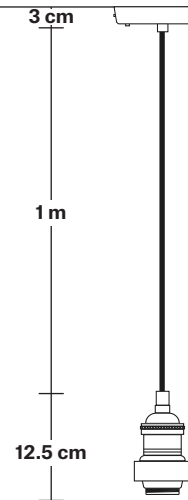

Brooklyn Outdoor & Bathroom Cord Set ES E27 Bulb Holder

Product Code: BR-IP65-CS

H: 115.5 cm x W: 13.5 cm x D: 13.5 cm

SPECIFICATIONS

We meet all UK and EU lighting and safety regulations.

Our products are hand finished to ensure an authentic vintage look and therefore they may vary slightly from those shown in the images.

Bulb required: Standard screw (E27) fitting, max 40W.

Weight: 0.8 kg

INFORMATION

Finishes: Brass, Pewter, Copper.

Ready to be installed, installation required.

Wall mount screws not included.

IP rating: IP65 with glass

DIMENSIONS

Bulb Holder Diameter: 6 cm / 2.5"

Bulb Holder Height: 12.5 cm / 4.3"

Ceiling Rose Diameter: 13.5 cm / 5.3"

Ceiling Rose Height: 3 cm / 1.2"

Full Drop: 115.5 cm / 45.5"