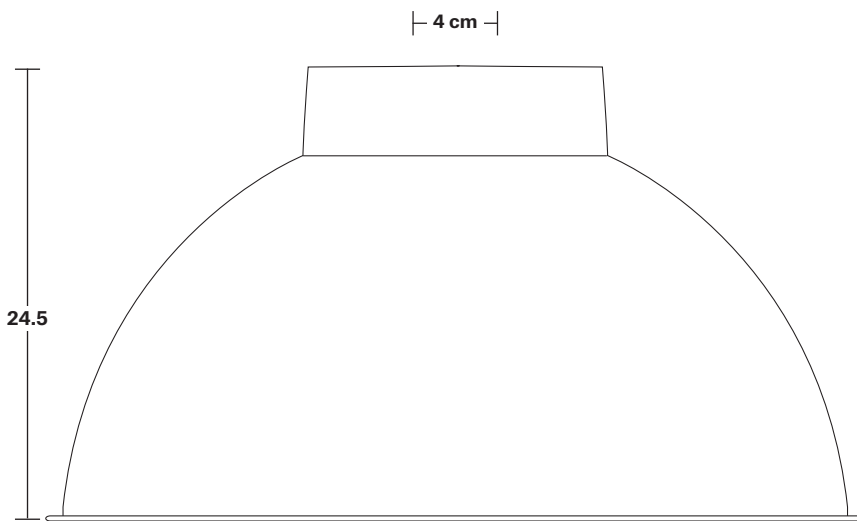

DIMENSIONS

Bulb Holder Diameter: 6 cm / 2.5"

Bulb Holder Height: 12.5 cm / 4.3"

Ceiling Rose Diameter: 13.5 cm / 5.3"

Ceiling Rose Height: 3 cm / 1.2"

Full Drop: 115.5 cm / 45.5"

Brooklyn Outdoor & Bathroom Cord Set ES E27 Bulb Holder - Globe Glass

DIMENSIONS

Bulb Holder Diameter: 6 cm / 2.5"

Bulb Holder Height: 12.5 cm / 4.3"

Ceiling Rose Diameter: 13.5 cm / 5.3"

Ceiling Rose Height: 3 cm / 1.2"

Full Drop: 115.5 cm / 45.5"

Dome - 17 Inch - Shade Only

Product Code: D17-SO

H: 24.5 cm x W: 44 cm x D: 44 cm

SPECIFICATIONS

We meet all UK and EU lighting and safety regulations.

Our products are hand finished to ensure an authentic vintage look and therefore they may vary slightly from those shown in the images.

Shade weight: 1.3kg

INFORMATION

Finishes: Brass, Pewter, Copper & Pewter, Brass & Pewter.

DIMENSIONS

Shade Diameter: 44 cm / 17.3"

Shade Height (no holder): 24.5 cm / 9.6"

Brooklyn Outdoor & Bathroom Dome Pendant - 17 Inch - Pewter & Brass