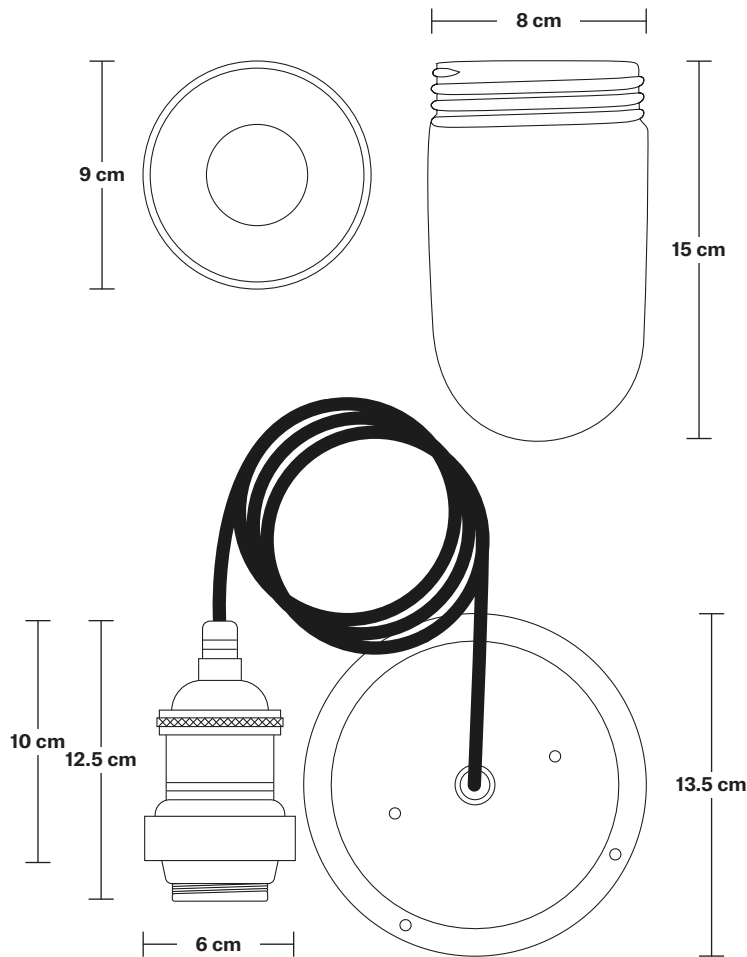

Brooklyn Outdoor & Bathroom Cord Set ES E27 Bulb Holder

Product Code: BR-IP65-CS

H: 115.5 cm x W: 13.5 cm x D: 13.5 cm

SPECIFICATIONS

We meet all UK and EU lighting and safety regulations.

Our products are hand finished to ensure an authentic vintage look and therefore they may vary slightly from those shown in the images.

Bulb required: Standard screw (E27) fitting, max 40W.

Weight: 0.8 kg

INFORMATION

Finishes: Brass, Pewter, Copper.

Ready to be installed, installation required.

Wall mount screws not included.

IP rating: IP65 with glass

DIMENSIONS

Bulb Holder Diameter: 6 cm / 2.5"

Bulb Holder Height: 12.5 cm / 4.3"

Ceiling Rose Diameter: 13.5 cm / 5.3"

Ceiling Rose Height: 3 cm / 1.2"

Full Drop: 115.5 cm / 45.5"