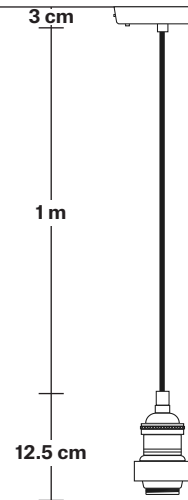

Brooklyn Outdoor & Bathroom Cord Set ES E27 Bulb Holder - Globe Glass

Product Code: BR-IP65-CS-GLG

H: 115.5 cm x W: 15 cm x D: 15 cm

SPECIFICATIONS

We meet all UK and EU lighting and safety regulations.

Our products are hand finished to ensure an authentic vintage look and therefore they may vary slightly from those shown in the images.

Bulb required: Standard screw (E27) fitting, max 40W.

Weight: 0.8 kg

INFORMATION

Finishes: Brass, Pewter, Copper.

Ready to be installed, installation required.

Wall mount screws not included.

IP rating: IP65 with glass.

DIMENSIONS

Bulb Holder Diameter: 6 cm / 2.5"

Bulb Holder Height: 12.5 cm / 4.3"

Ceiling Rose Diameter: 13.5 cm / 5.3"

Ceiling Rose Height: 3 cm / 1.2"

Full Drop: 115.5 cm / 45.5"