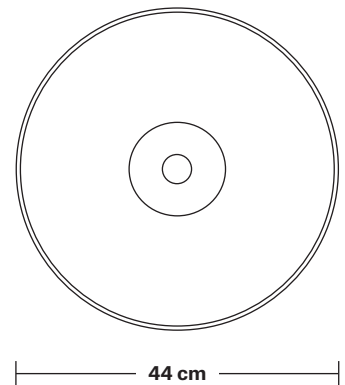

Brooklyn Outdoor & Bathroom Dome Pendant - 17 Inch

Product Code: BR-IP65-DP17

H: 34 cm x W: 44 cm x D: 44 cm

SPECIFICATIONS

We meet all UK and EU lighting and safety regulations.

Our products are hand finished to ensure an authentic vintage look and therefore they may vary slightly from those shown in the images.

Wall mount screws not included.

Holders available: Brass, Pewter, Copper, Pewter Chain Holder.

Flex: 1m Black Round Fabric Flex.

Ceiling Rose: Pewter.

IP rating: IP65 with glass (Tube, Globe)

DIMENSIONS

Shade Diameter: 44 cm / 17.3"

Product Code: BR-IP65-CS

H: 115.5 cm x W: 13.5 cm x D: 13.5 cm

SPECIFICATIONS

We meet all UK and EU lighting and safety regulations.

Our products are hand finished to ensure an authentic vintage look and therefore they may vary slightly from those shown in the images.

Product Code: D17-SO

H: 24.5 cm x W: 44 cm x D: 44 cm

SPECIFICATIONS

We meet all UK and EU lighting and safety regulations.

Our products are hand finished to ensure an authentic vintage look and therefore they may vary slightly from those shown in the images.