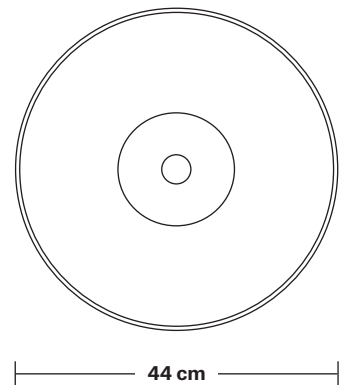

Shade Height (no holder): 24.5 cm / 9.6"

Holder Diameter: 6 cm / 2.5"

Holder Height: 11 cm / 4.3"

Ceiling Rose Diameter: 12 cm / 4.9"

Ceiling Rose Height: 2 cm / 0.8"

Brooklyn Outdoor & Bathroom Cord Set ES E27 Bulb Holder

DIMENSIONS

Bulb Holder Diameter: 6 cm / 2.5"

Bulb Holder Height: 12.5 cm / 4.3"

Ceiling Rose Diameter: 13.5 cm / 5.3"

Ceiling Rose Height: 3 cm / 1.2"

Full Drop: 115.5 cm / 45.5"

Brooklyn Outdoor & Bathroom Cord Set ES E27 Bulb Holder - Globe Glass

DIMENSIONS

Bulb Holder Diameter: 6 cm / 2.5"

Bulb Holder Height: 12.5 cm / 4.3"

Ceiling Rose Diameter: 13.5 cm / 5.3"

Ceiling Rose Height: 3 cm / 1.2"

Full Drop: 115.5 cm / 45.5"

Dome - 17 Inch - Shade Only

Product Code: D17-SO

H: 24.5 cm x W: 44 cm x D: 44 cm

SPECIFICATIONS

We meet all UK and EU lighting and safety regulations.

Our products are hand finished to ensure an authentic vintage look and therefore they may vary slightly from those shown in the images.