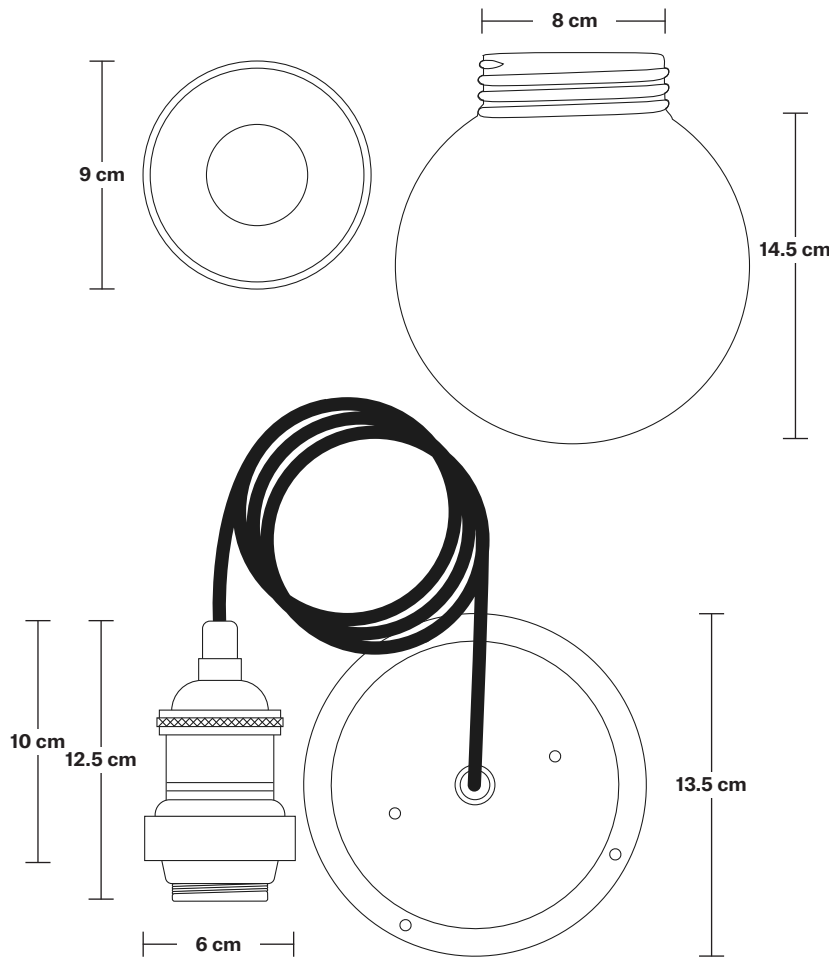

Brooklyn Outdoor & Bathroom Cord Set ES E27 Bulb Holder - Globe Glass

Product Code: BR-IP65-CS-GLG

H: 115.5 cm x W: 15 cm x D: 15 cm

SPECIFICATIONS

We meet all UK and EU lighting and safety regulations.

Our products are hand finished to ensure an authentic vintage look and therefore they may vary slightly from those shown in the images.

Bulb required: Standard screw (E27) fitting, max 40W.

Weight: 0.8 kg

INFORMATION

Finishes: Brass, Pewter, Copper.

Ready to be installed, installation required.

Wall mount screws not included.

IP rating: IP65 with glass.

DIMENSIONS

Bulb Holder Diameter: 6 cm / 2.5"

Bulb Holder Height: 12.5 cm / 4.3"

Ceiling Rose Diameter: 13.5 cm / 5.3"

Ceiling Rose Height: 3 cm / 1.2"

Full Drop: 115.5 cm / 45.5"