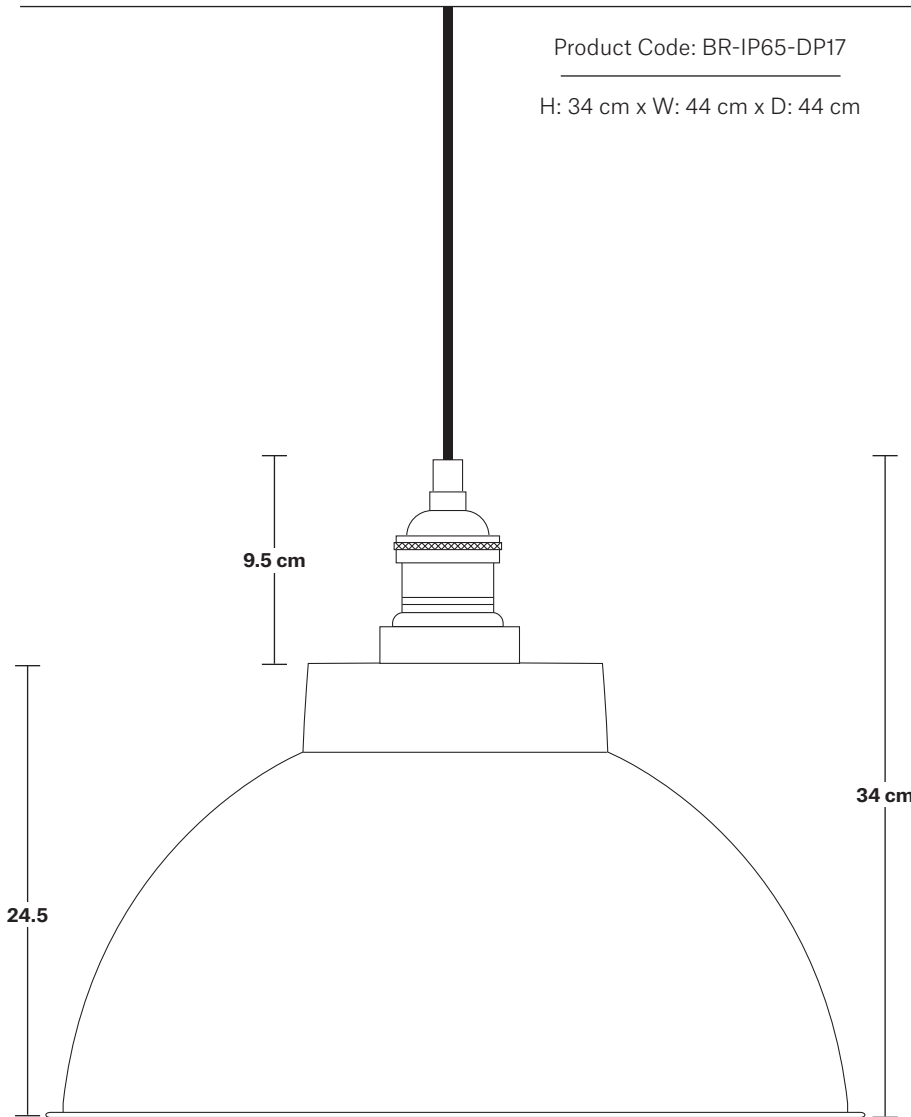

Brooklyn Outdoor & Bathroom Dome Pendant - 17 Inch

Product Code: BR-IP65-DP17

H: 34 cm x W: 44 cm x D: 44 cm

SPECIFICATIONS

We meet all UK and EU lighting and safety regulations.

Our products are hand finished to ensure an authentic vintage look and therefore they may vary slightly from those shown in the images.

Wall mount screws not included.

Holders available: Brass, Pewter, Copper, Pewter Chain Holder.

Flex: 1m Black Round Fabric Flex.

Ceiling Rose: Pewter.

IP rating: IP65 with glass (Tube, Globe)

DIMENSIONS

Shade Diameter: 44 cm / 17.3"

Product Code: BR-IP65-CS

H: 115.5 cm x W: 13.5 cm x D: 13.5 cm

SPECIFICATIONS

We meet all UK and EU lighting and safety regulations.

Our products are hand finished to ensure an authentic vintage look and therefore they may vary slightly from those shown in the images.

DIMENSIONS

Bulb Holder Diameter: 6 cm / 2.5"

Bulb Holder Height: 12.5 cm / 4.3"

Ceiling Rose Diameter: 13.5 cm / 5.3"

Ceiling Rose Height: 3 cm / 1.2"

Full Drop: 115.5 cm / 45.5"

Brooklyn Outdoor & Bathroom Cord Set ES E27 Bulb Holder - Globe Glass