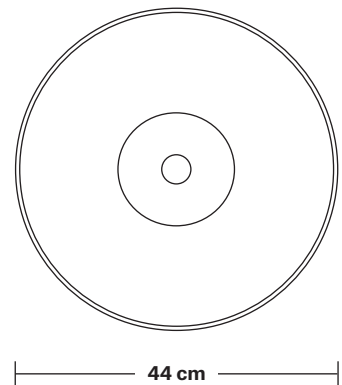

## DIMENSIONS

Shade Diameter: 44 cm / 17.3"

Shade Height (no holder): 24.5 cm / 9.6"

Holder Diameter: 6 cm / 2.5"

Holder Height: 11 cm / 4.3"

Ceiling Rose Diameter: 12 cm / 4.9"

Ceiling Rose Height: 2 cm / 0.8"

## DIMENSIONS

Bulb Holder Diameter: 6 cm / 2.5"

Bulb Holder Height: 12.5 cm / 4.3"

Ceiling Rose Diameter: 13.5 cm / 5.3"

Ceiling Rose Height: 3 cm / 1.2"

Full Drop: 115.5 cm / 45.5"

# Dome - 17 Inch - Shade Only

Product Code: D17-SO

H: 24.5 cm x W: 44 cm x D: 44 cm