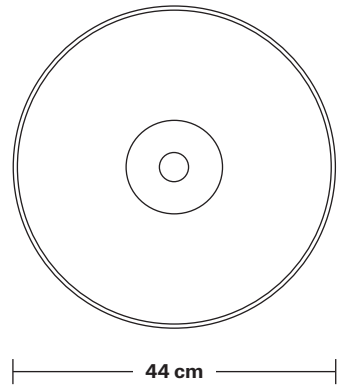

# Brooklyn Outdoor & Bathroom Dome Pendant - 17 Inch

Product Code: BR-IP65-DP17

H: 34 cm x W: 44 cm x D: 44 cm

## DIMENSIONS

Shade Diameter: 44 cm / 17.3"

Shade Height (no holder): 24.5 cm / 9.6"

Holder Diameter: 6 cm / 2.5"

Holder Height: 11 cm / 4.3"

Ceiling Rose Diameter: 12 cm / 4.9"

Ceiling Rose Height: 2 cm / 0.8"

## DIMENSIONS

Bulb Holder Diameter: 6 cm / 2.5"

Bulb Holder Height: 12.5 cm / 4.3"

Ceiling Rose Diameter: 13.5 cm / 5.3"

Ceiling Rose Height: 3 cm / 1.2"

Full Drop: 115.5 cm / 45.5"