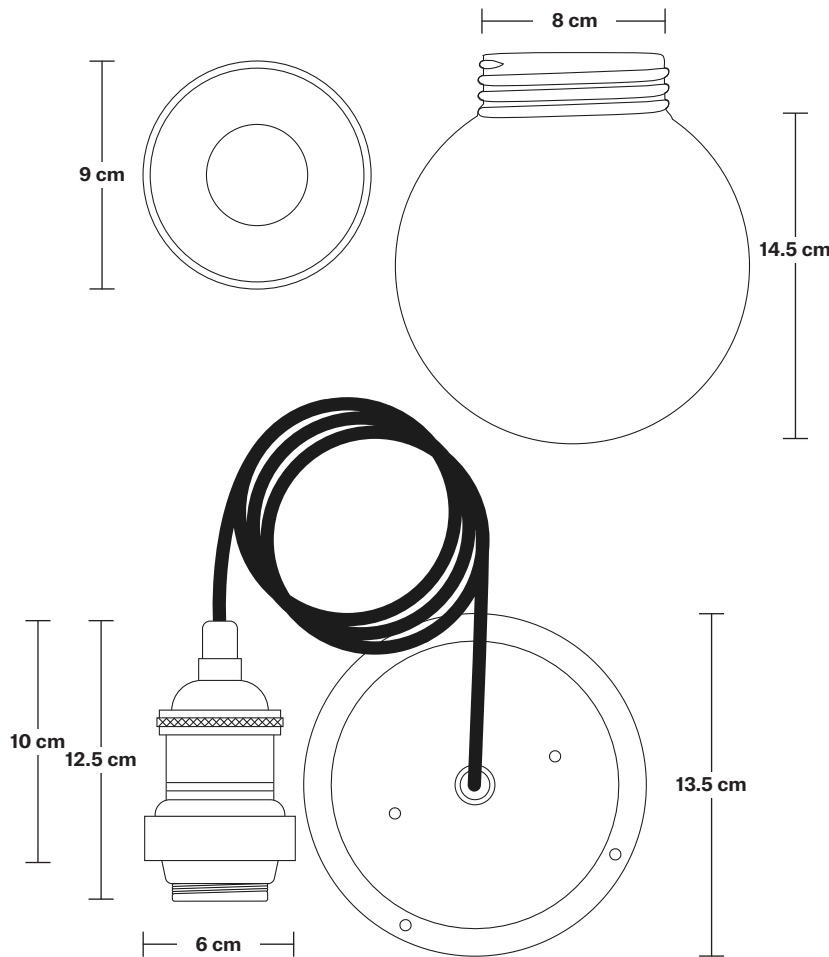

## DIMENSIONS

Shade Diameter: 44 cm / 17.3"

Shade Height (no holder): 24.5 cm / 9.6"

Holder Diameter: 6 cm / 2.5"

Holder Height: 11 cm / 4.3"

Ceiling Rose Diameter: 12 cm / 4.9"

Ceiling Rose Height: 2 cm / 0.8"

## DIMENSIONS

Bulb Holder Diameter: 6 cm / 2.5"

Bulb Holder Height: 12.5 cm / 4.3"

Ceiling Rose Diameter: 13.5 cm / 5.3"

Ceiling Rose Height: 3 cm / 1.2"

Full Drop: 115.5 cm / 45.5"

# Brooklyn Outdoor & Bathroom Cord Set ES E27 Bulb Holder - Globe Glass

Product Code: BR-IP65-CS-GLG

H: 115.5 cm x W: 15 cm x D: 15 cm