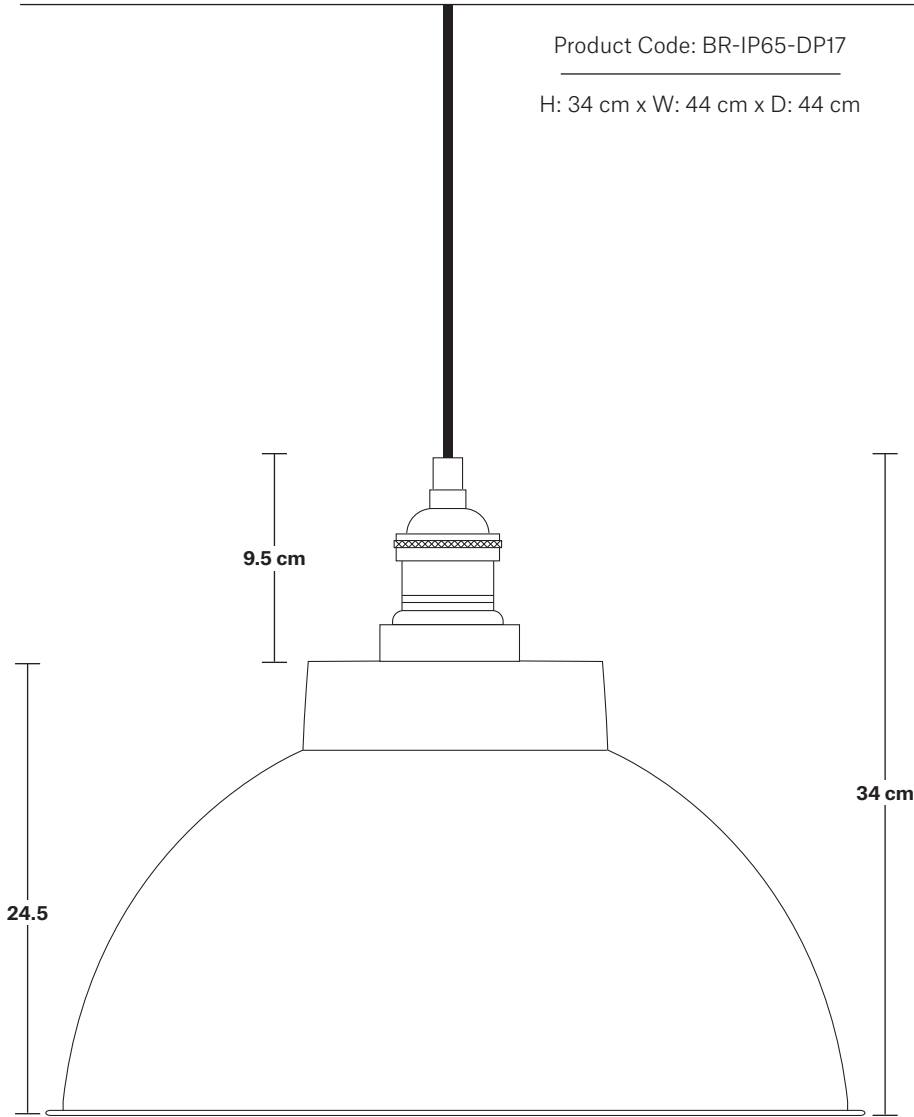

# Brooklyn Outdoor & Bathroom Dome Pendant - 17 Inch

Product Code: BR-IP65-DP17

H: 34 cm x W: 44 cm x D: 44 cm

## DIMENSIONS

Shade Diameter: 44 cm / 17.3"

Shade Height (no holder): 24.5 cm / 9.6"

Holder Diameter: 6 cm / 2.5"

Holder Height: 11 cm / 4.3"

Ceiling Rose Diameter: 12 cm / 4.9"

Ceiling Rose Height: 2 cm / 0.8"

## DIMENSIONS

Bulb Holder Diameter: 6 cm / 2.5"

Bulb Holder Height: 12.5 cm / 4.3"

Ceiling Rose Diameter: 13.5 cm / 5.3"

Ceiling Rose Height: 3 cm / 1.2"

Full Drop: 115.5 cm / 45.5"

# Dome - 17 Inch - Shade Only

Product Code: D17-SO

H: 24.5 cm x W: 44 cm x D: 44 cm