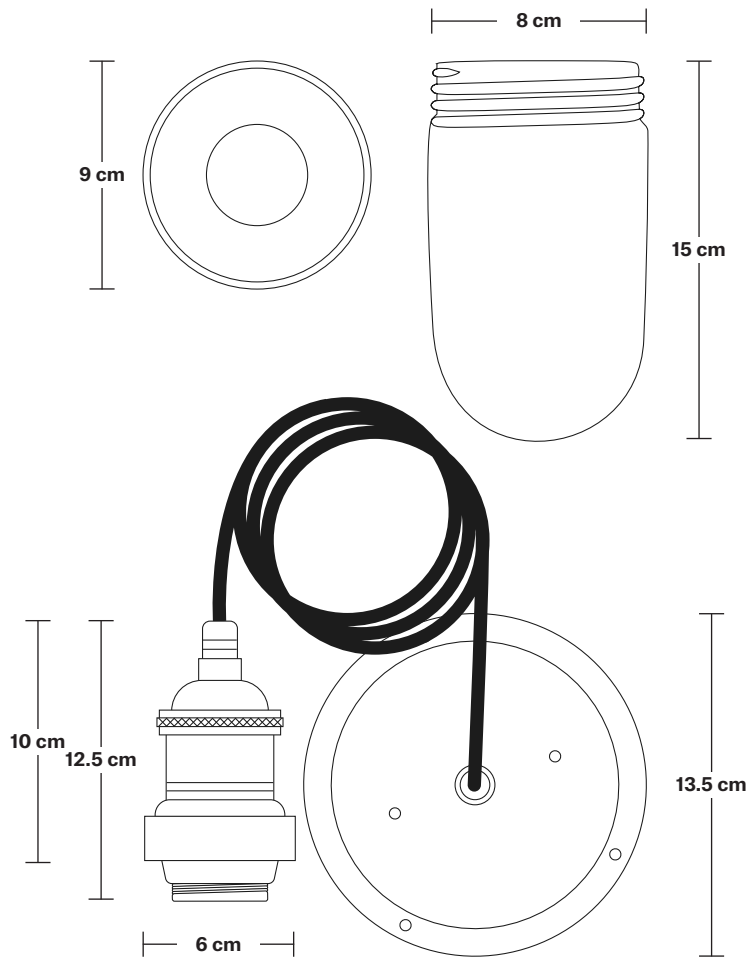

# Brooklyn Outdoor & Bathroom Dome Pendant - 17 Inch

Product Code: BR-IP65-DP17

H: 34 cm x W: 44 cm x D: 44 cm

## DIMENSIONS

Shade Diameter: 44 cm / 17.3"

Shade Height (no holder): 24.5 cm / 9.6"

Holder Diameter: 6 cm / 2.5"

Holder Height: 11 cm / 4.3"

Ceiling Rose Diameter: 12 cm / 4.9"

Ceiling Rose Height: 2 cm / 0.8"

# Brooklyn Outdoor & Bathroom Cord Set ES E27 Bulb Holder

Product Code: BR-IP65-CS

H: 115.5 cm x W: 13.5 cm x D: 13.5 cm

## DIMENSIONS

Bulb Holder Diameter: 6 cm / 2.5"

Bulb Holder Height: 12.5 cm / 4.3"

Ceiling Rose Diameter: 13.5 cm / 5.3"

Ceiling Rose Height: 3 cm / 1.2"

Full Drop: 115.5 cm / 45.5"