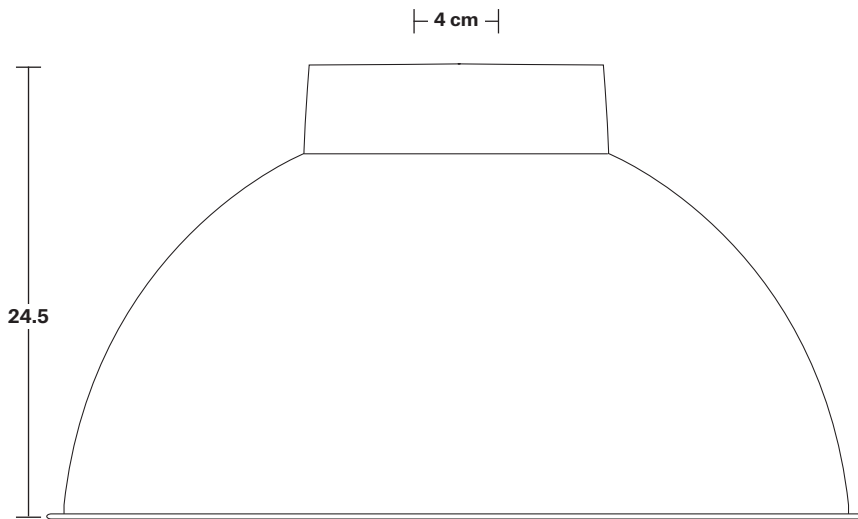

## DIMENSIONS

Shade Diameter: 44 cm / 17.3"

Shade Height (no holder): 24.5 cm / 9.6"

Holder Diameter: 6 cm / 2.5"

Holder Height: 11 cm / 4.3"

Ceiling Rose Diameter: 12 cm / 4.9"

Ceiling Rose Height: 2 cm / 0.8"

## DIMENSIONS

Bulb Holder Diameter: 6 cm / 2.5"

Bulb Holder Height: 12.5 cm / 4.3"

Ceiling Rose Diameter: 13.5 cm / 5.3"

Ceiling Rose Height: 3 cm / 1.2"

Full Drop: 115.5 cm / 45.5"

# Dome - 17 Inch - Shade Only

Product Code: D17-SO

H: 24.5 cm x W: 44 cm x D: 44 cm