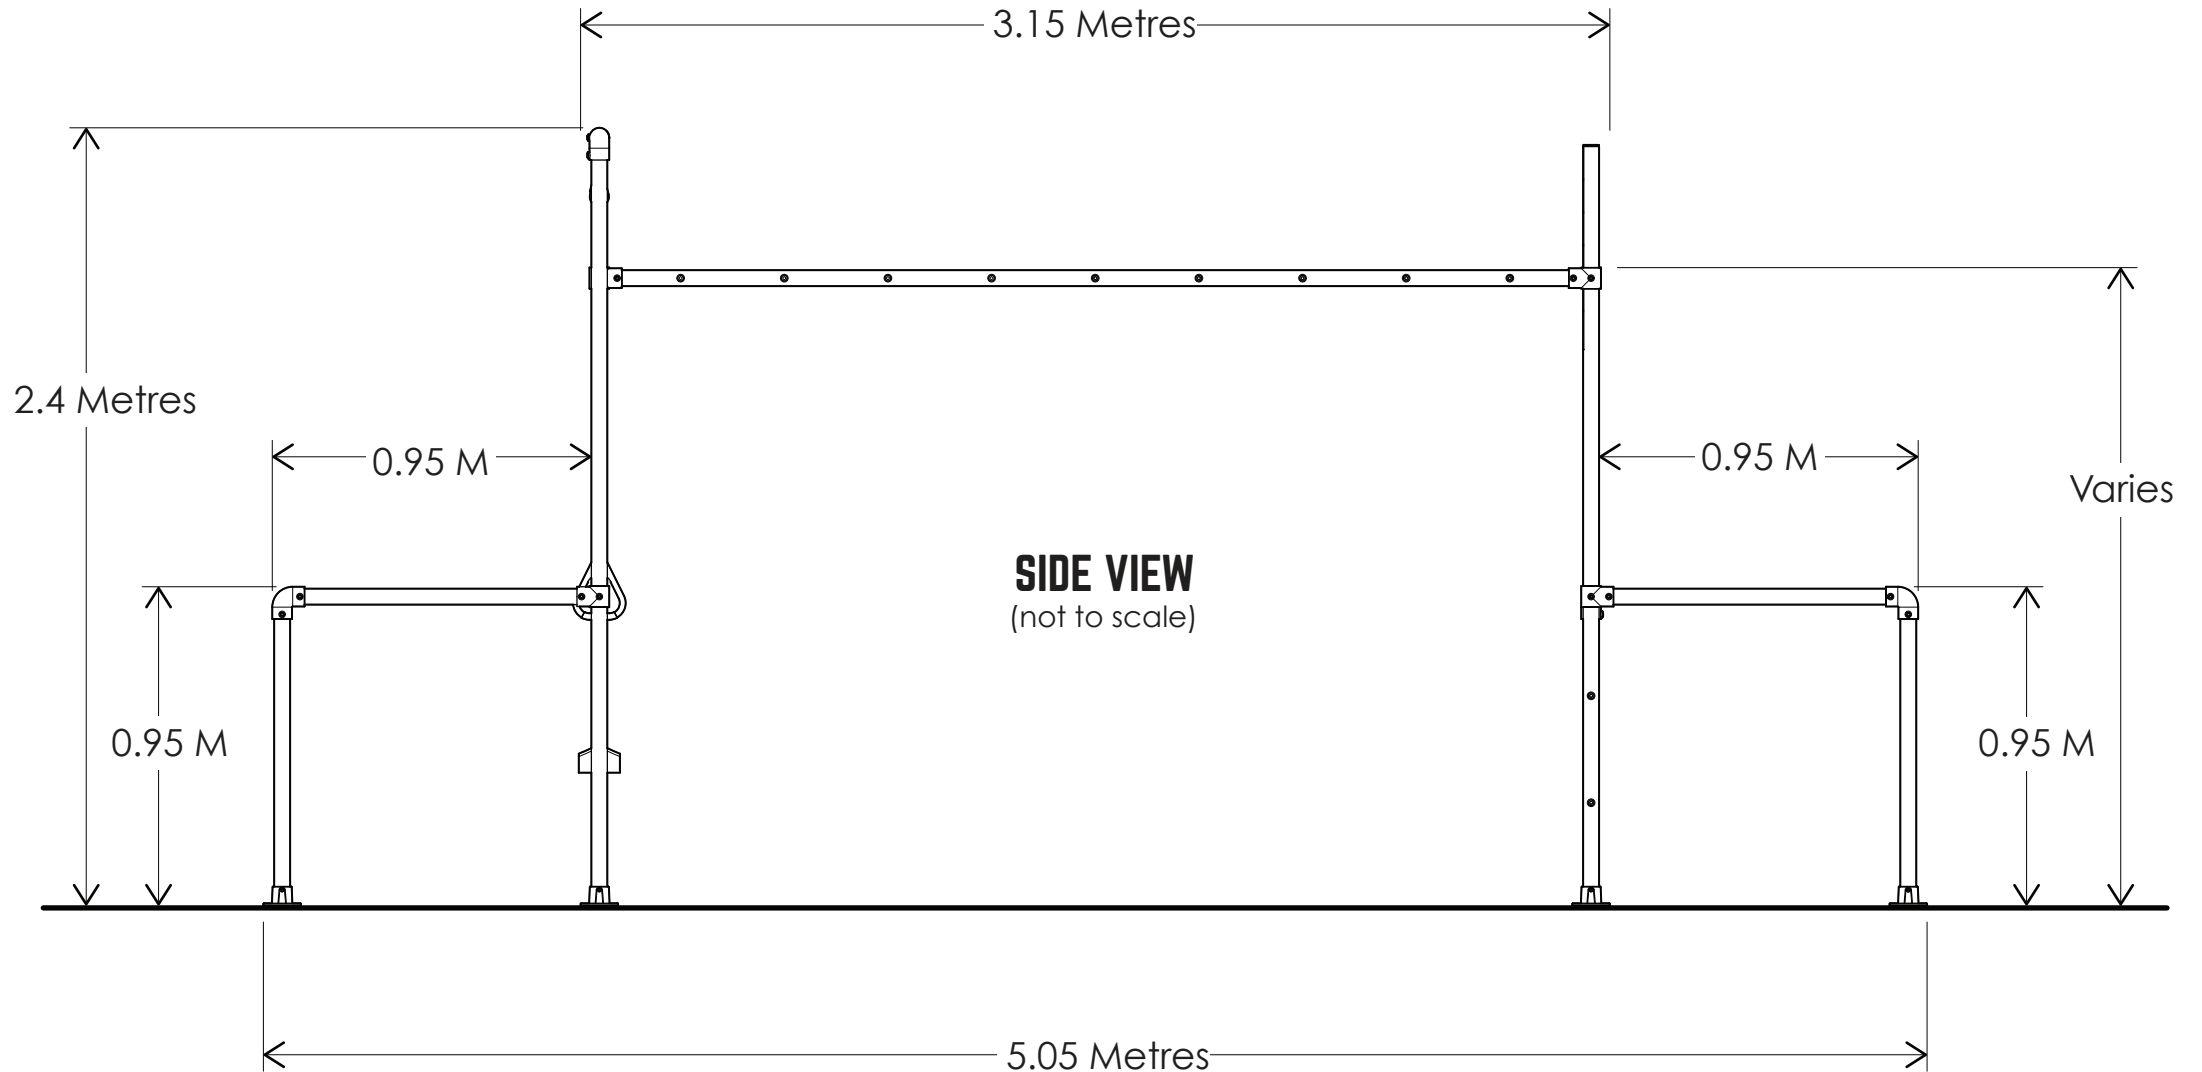

FUNKY MONKEY BARS® CHIMP OVERALL DIMENSIONS

A minimum of 2.0 Metres clear fall zone is recommended around the elevated hanging points of your Funky Monkey Bars®.

FUNKY MONKEY BARS® CHIMP OVERALL DIMENSIONS

A minimum of 2.0 Metres clear fall zone is recommended around the elevated hanging points of your Funky Monkey Bars®.