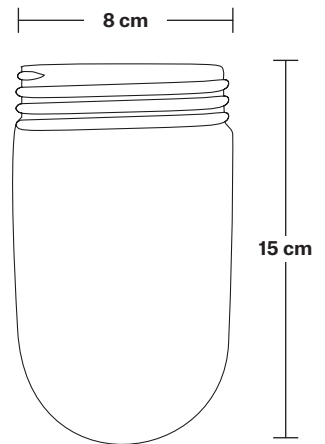

Holders available: Brass, Pewter.

Wall rose: Pewter.

IP rating: IP65 with glass (Tube, Globe).

DIMENSIONS

Shade Diameter: 51 cm / 20"

Shade Height (no holder): 30 cm / 11.8"

Holder Diameter: 31.5 cm / 12.4"

Holder Height: 20 cm / 7.8"

Wall Rose Diameter: 14 cm / 5.5"

Wall Rose Depth: 3 cm / 1.2"

INDUSTVILLE

Swan Neck Outdoor & Bathroom Dome Wall Light - 8 Inch

Product Code: SN-IP65-WLH

H: 21 cm x W: 14 cm x D: 33 cm

Wall rose: Pewter.

IP rating: IP65 with glass (Tube, Globe).

DIMENSIONS

Holder Diameter: 33 cm / 12.9"

Holder Height: 21 cm / 8.2"

Wall Rose Diameter: 14 cm / 5.5"

Wall Rose Depth: 3 cm / 1.2"

INDUSTVILLE