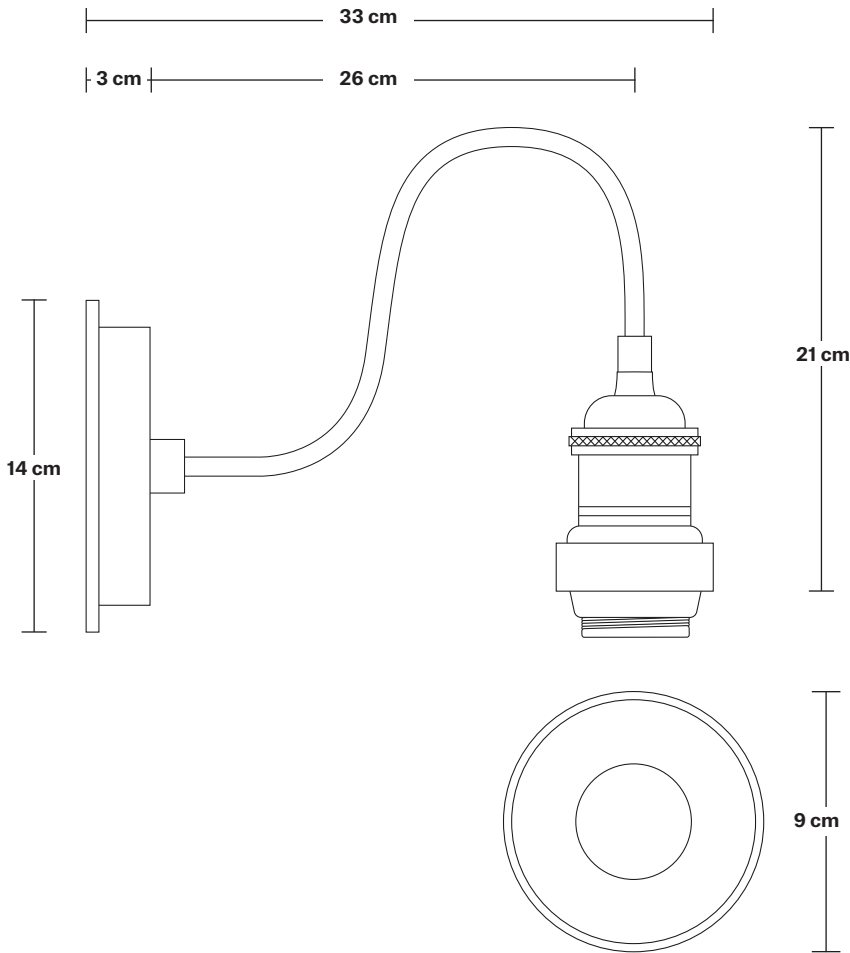

Wall rose: Pewter.

IP rating: IP65 with glass (Tube, Globe).

DIMENSIONS

Holder Diameter: 33 cm / 12.9"

Holder Height: 21 cm / 8.2"

Wall Rose Diameter: 14 cm / 5.5"

Wall Rose Depth: 3 cm / 1.2"

INDUSTVILLE

Swan Neck Outdoor & Bathroom Dome Wall Light - 8 Inch

Product Code: SN-IP65-WLH-GLG

H: 21 cm x W: 14 cm x D: 33 cm

SPECIFICATIONS

We meet all UK and EU lighting and safety regulations.

Our products are hand finished to ensure an authentic vintage look and therefore they may vary slightly from those shown in the images.

Giant Bell - 20 Inch - Shade Only

Product Code: GBL20-SO

H: 30 cm x W: 51 cm x D: 51 cm

SPECIFICATIONS

We meet all UK and EU lighting and safety regulations.

Our products are hand finished to ensure an authentic vintage look and therefore they may vary slightly from those shown in the images.