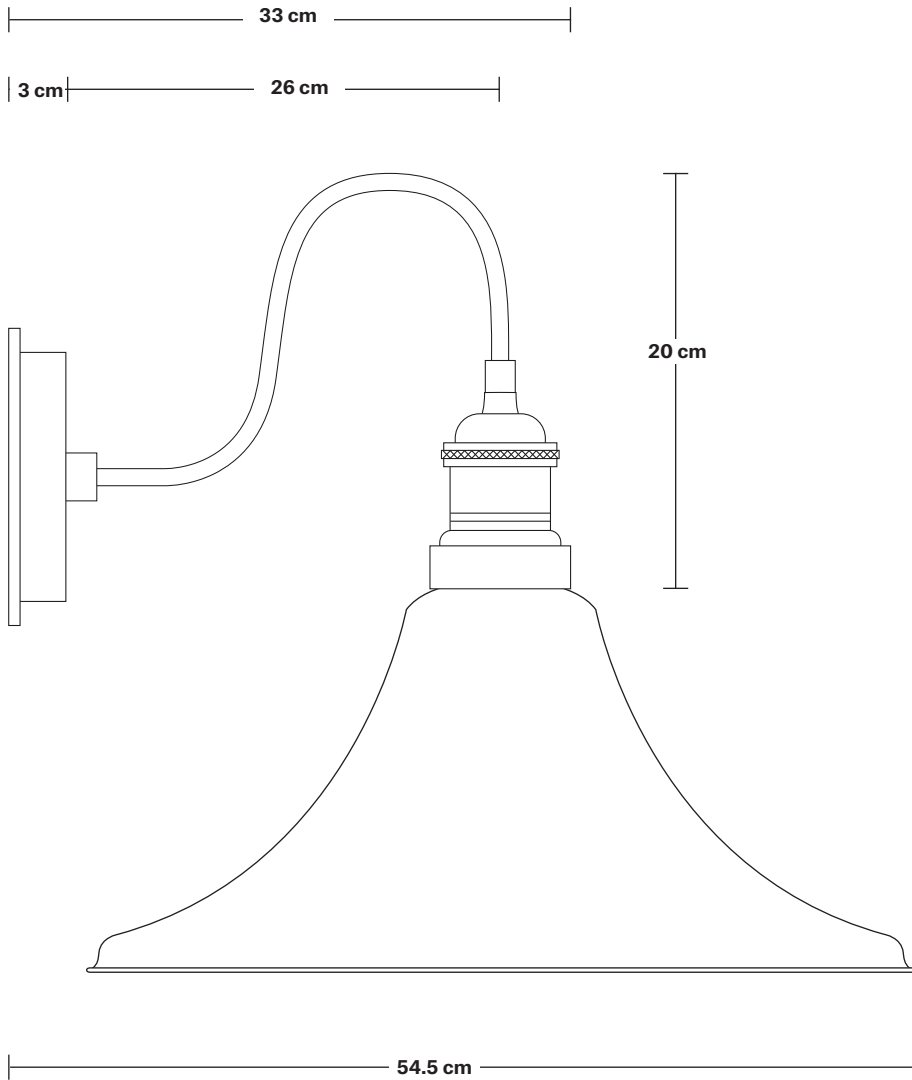

Swan Neck Outdoor & Bathroom Giant Bell Wall Light - 20 Inch

Product Code: SN-IP65-GBLWL20

H: 50 cm x W: 51 cm x D: 54.5 cm

SPECIFICATIONS

We meet all UK and EU lighting and safety regulations.

Our products are hand finished to ensure an authentic vintage look and therefore they may vary slightly from those shown in the images.

Holders available: Brass, Pewter.

Wall rose: Pewter.

IP rating: IP65 with glass (Tube, Globe).

DIMENSIONS

Shade Diameter: 51 cm / 20"

Shade Height (no holder): 30 cm / 11.8"

Holder Diameter: 31.5 cm / 12.4"

Holder Height: 20 cm / 7.8"

Wall Rose Diameter: 14 cm / 5.5"

Wall Rose Depth: 3 cm / 1.2"

INDUSTVILLE

Swan Neck Outdoor & Bathroom Dome Wall Light - 8 Inch

Product Code: SN-IP65-WLH

H: 21 cm x W: 14 cm x D: 33 cm

Wall rose: Pewter.

IP rating: IP65 with glass (Tube, Globe).

DIMENSIONS

Holder Diameter: 33 cm / 12.9"

Holder Height: 21 cm / 8.2"

Wall Rose Diameter: 14 cm / 5.5"

Wall Rose Depth: 3 cm / 1.2"

INDUSTVILLE