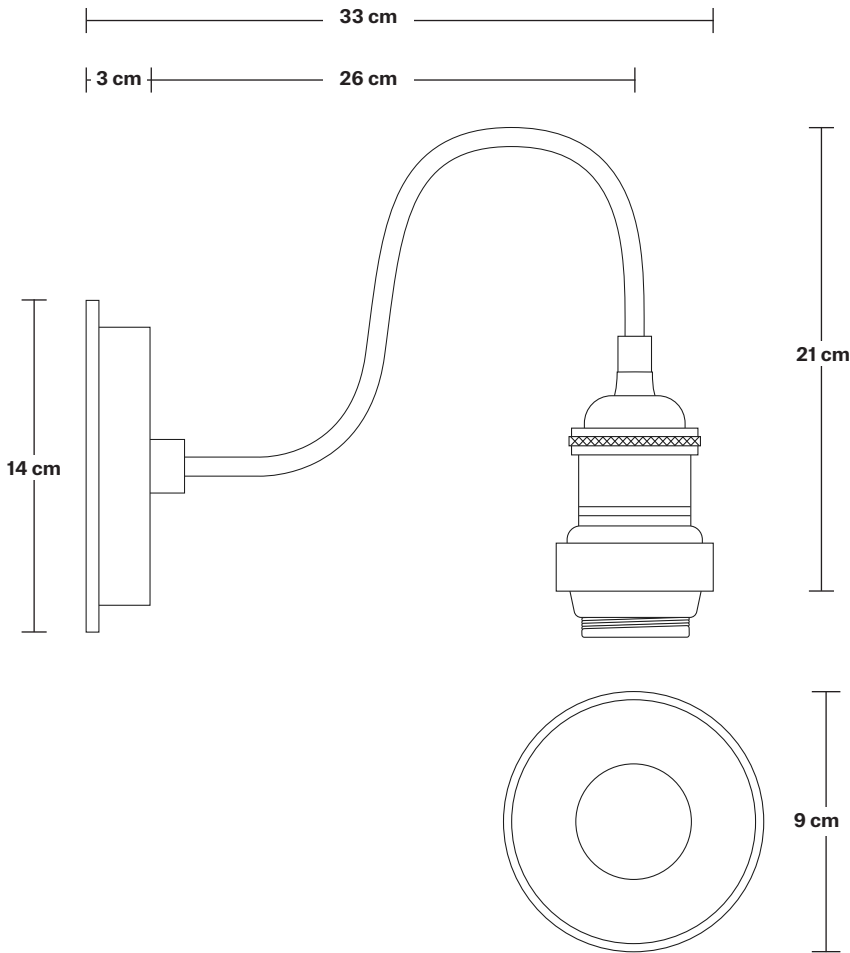

Holders available: Brass, Pewter.

Wall rose: Pewter.

IP rating: IP65 with glass (Tube, Globe).

DIMENSIONS

Shade Diameter: 51 cm / 20"

Shade Height (no holder): 30 cm / 11.8"

Holder Diameter: 31.5 cm / 12.4"

Holder Height: 20 cm / 7.8"

Wall Rose Diameter: 14 cm / 5.5"

Wall Rose Depth: 3 cm / 1.2"

INDUSTVILLE

Swan Neck Outdoor & Bathroom Dome Wall Light - 8 Inch

Product Code: SN-IP65-WLH

H: 21 cm x W: 14 cm x D: 33 cm

Wall rose: Pewter.

IP rating: IP65 with glass (Tube, Globe).

DIMENSIONS

Holder Diameter: 33 cm / 12.9"

Holder Height: 21 cm / 8.2"

Wall Rose Diameter: 14 cm / 5.5"

Wall Rose Depth: 3 cm / 1.2"

INDUSTVILLE

Giant Bell - 20 Inch - Shade Only

Product Code: GBL20-SO

H: 30 cm x W: 51 cm x D: 51 cm

SPECIFICATIONS

We meet all UK and EU lighting and safety regulations.

Our products are hand finished to ensure an authentic vintage look and therefore they may vary slightly from those shown in the images.