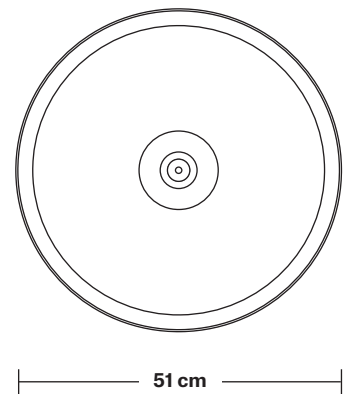

Holders available: Brass, Pewter.

Wall rose: Pewter.

IP rating: IP65 with glass (Tube, Globe).

DIMENSIONS

Shade Diameter: 51 cm / 20"

Shade Height (no holder): 30 cm / 11.8"

Holder Diameter: 31.5 cm / 12.4"

Wall rose: Pewter.

IP rating: IP65 with glass (Tube, Globe).

DIMENSIONS

Holder Diameter: 33 cm / 12.9"

Holder Height: 21 cm / 8.2"

Wall Rose Diameter: 14 cm / 5.5"

Wall Rose Depth: 3 cm / 1.2"

INDUSTVILLE

Giant Bell - 20 Inch - Shade Only

Product Code: GBL20-SO

H: 30 cm x W: 51 cm x D: 51 cm

SPECIFICATIONS

We meet all UK and EU lighting and safety regulations.

Our products are hand finished to ensure an authentic vintage look and therefore they may vary slightly from those shown in the images.