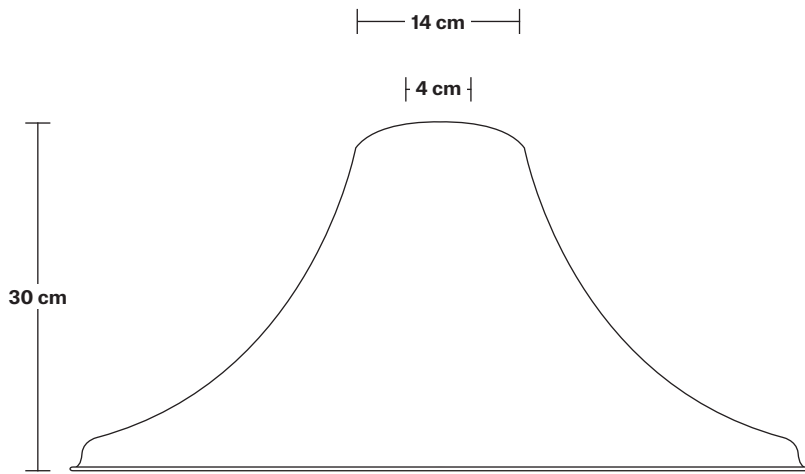

Holders available: Brass, Pewter.

Wall rose: Pewter.

IP rating: IP65 with glass (Tube, Globe).

DIMENSIONS

Shade Diameter: 51 cm / 20"

Shade Height (no holder): 30 cm / 11.8"

Holder Diameter: 31.5 cm / 12.4"

Wall rose: Pewter.

IP rating: IP65 with glass (Tube, Globe).

DIMENSIONS

Holder Diameter: 33 cm / 12.9"

Holder Height: 21 cm / 8.2"

Wall Rose Diameter: 14 cm / 5.5"

Wall Rose Depth: 3 cm / 1.2"

INDUSTVILLE

Giant Bell - 20 Inch - Shade Only

Product Code: GBL20-SO

H: 30 cm x W: 51 cm x D: 51 cm

SPECIFICATIONS

We meet all UK and EU lighting and safety regulations.

Our products are hand finished to ensure an authentic vintage look and therefore they may vary slightly from those shown in the images.