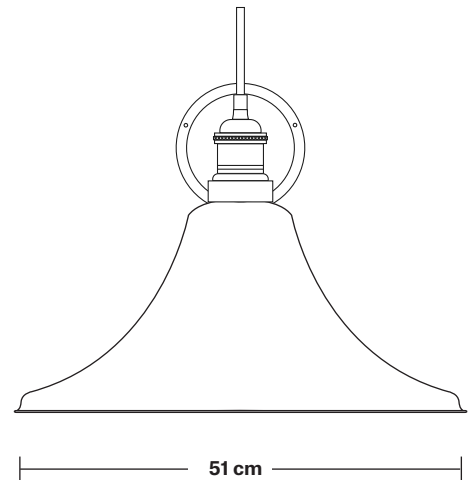

Swan Neck Outdoor & Bathroom Giant Bell Wall Light - 20 Inch

Product Code: SN-IP65-GBLWL20

H: 50 cm x W: 51 cm x D: 54.5 cm

SPECIFICATIONS

We meet all UK and EU lighting and safety regulations.

Our products are hand finished to ensure an authentic vintage look and therefore they may vary slightly from those shown in the images.

Holders available: Brass, Pewter.

Wall rose: Pewter.

IP rating: IP65 with glass (Tube, Globe).

DIMENSIONS

Shade Diameter: 51 cm / 20"

Shade Height (no holder): 30 cm / 11.8"

Holder Diameter: 31.5 cm / 12.4"

Wall rose: Pewter.

IP rating: IP65 with glass (Tube, Globe).

DIMENSIONS

Holder Diameter: 33 cm / 12.9"

Holder Height: 21 cm / 8.2"

Wall Rose Diameter: 14 cm / 5.5"

Wall Rose Depth: 3 cm / 1.2"

INDUSTVILLE