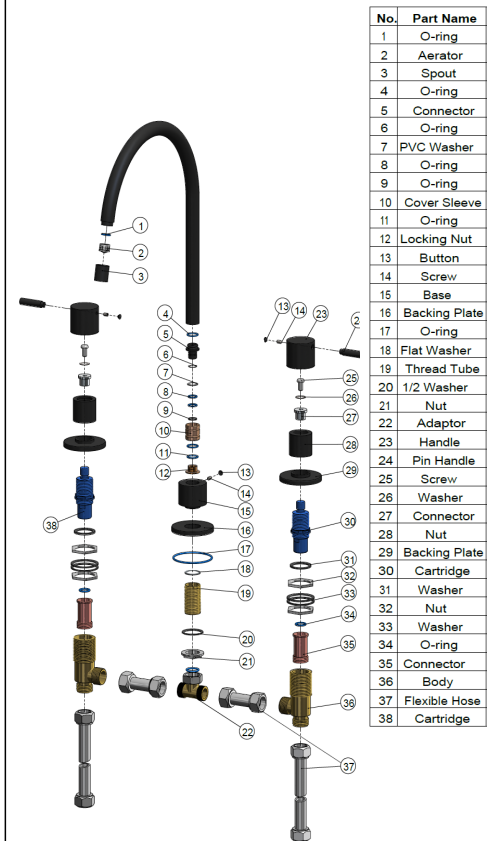

EXPLODED VIEW