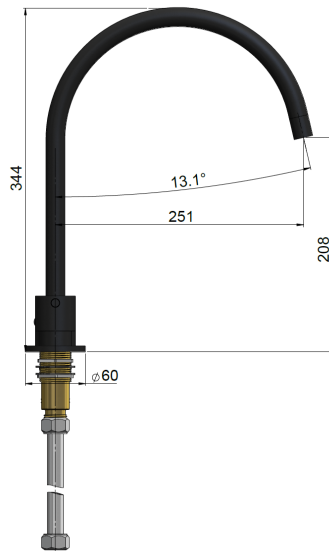

MK09-F1

DECK MOUNTED KITC EN MIXER

meir®

MATTE BLACK
MK09-F1

CHROME
MK09-F1-C

AVAILABLE
FINISH

FEATURES

- 10 Year warranty
- Flow rate 6L p/m
- European components and cartridge
- Solid brass construction
- Box Weight 2.2Kg

CARE

- Do not install tapware using any form of acetone silicones.
- Do not apply physical items (such as tools) directly to product.
- Never use house-hold or commercial detergents, citrus based cleaners, or abrasive cleaners.
- Clean using a mild washing soap solution rinsed, and dry with a soft cloth.
- Check for any product defects before installation.
- Refer to the installation manual for correct installation.

SPECIFICATIONS