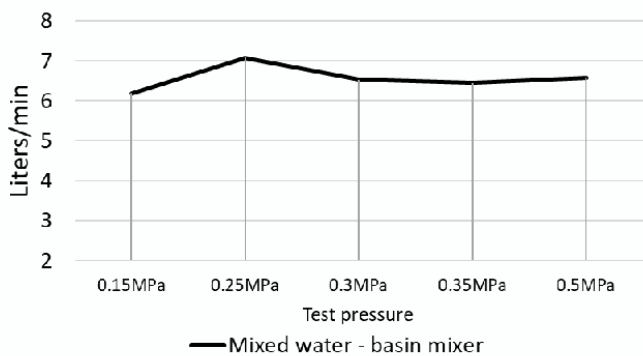

FLOW RATE GRAPH