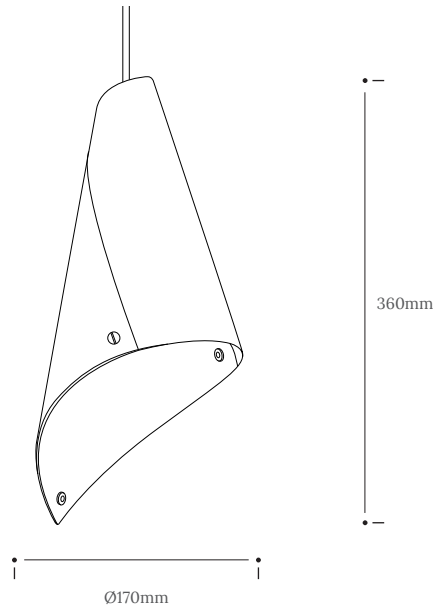

# KEEL PENDANT

Product Specification

# Tom Raffield

Keel Pendant

Oak - £145

Walnut - £155

Taking inspiration from the natural, spiralling forms that scatter our Atlantic tide lines, the Keel Pendant is a striking display of confident, modern design. Steamed in one isolated section, a wide piece of oak or walnut timber is arched by hand into choreographed formation and held with three brass rivets. Producing defined funnels of diffused down light, the Keel Pendant invites opportunity and looks particularly effective suspended in clusters.

Step into the wave, invigorate your interiors.

Product Type : Pendant Light	SKU	Wood types	Dimensions L x W x H (mm)		Weight (kg)		
			Unboxed	Boxed	Unboxed	Boxed	
Keel Pendant	TR-KEEL-P-O	Oak	Ø170 x 360	270 x 270 x 270	0.15	0.95	
	TR-KEEL-P-W	Walnut					
Materials	Oak	Walnut	Other materials				Birch ply hanging disk
Finish	Non-toxic, hard wearing water based varnish - satin						
Wiring kit option : 1	Black ceiling rose and brass bulb holder	Ceiling kit	Flex		Reccomended light bulb		
		Ceiling rose: Ø100mm E27 (240v)	Flex colour: black fabric Flex length: 2m (Adjustable)		Max 6.5W LED		
Wiring kit option : 2	Brushed steel ceiling rose and bulb holder	Ceiling kit	Flex		Reccomended light bulb		
		Ceiling rose: Ø100mm E27 (240v) / E26 (110v)	Flex colour: clear plastic Flex length: 2m or 4m (Adjustable)		Max 6.5W LED		
Care information	Dusting your light regularly and with a light feather duster should keep your light looking clean, otherwise wipe with a damp cloth and remove any moisture with a dry cloth. Gentle furniture polishes can also be used.						
Additional information	<ul style="list-style-type: none"> <li>This light can be used with your existing E27/E26 pendant fitting. Suitable for use on 240v and 110v circuits.</li> <li>A shade ring adaptor can be supplied so the light can be used on a bayonet (B22) pendant fitting.</li> <li>Installation instructions included.</li> </ul>						