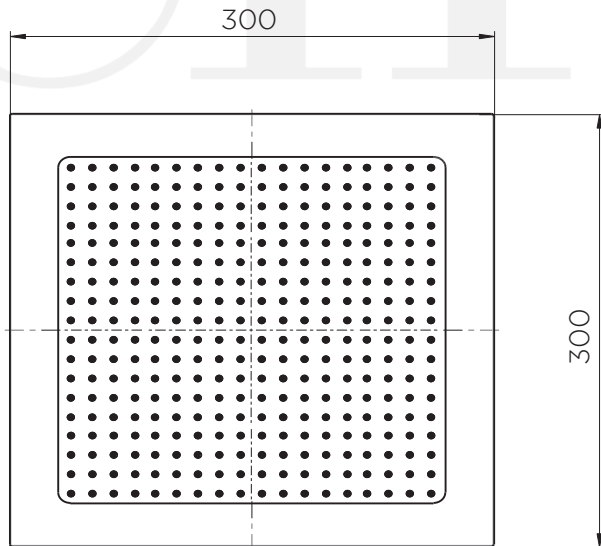

SKU: MA0103

∅ Circle

meir[®]

Designed with the assistance of leading Australian architects, Meir crafts each piece from concept to production at the highest standards. © Copyright 2021 Meir. www.meir.com.au