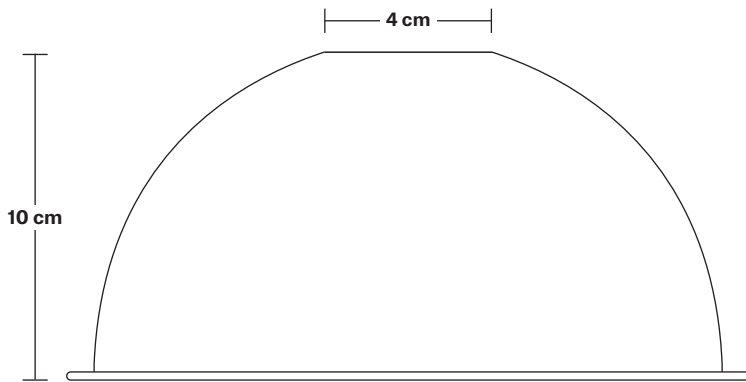

Holder Diameter: 6 cm / 2.5"

Holder Height: 18 cm / 7.1"

Wall Rose Diameter: 12 cm / 4.9"

Wall Rose Height: 2 cm / 0.8"

INDUSTVILLE

Brooklyn Wall Light Holder

Product Code: BR-WL

H: 18 cm x W: 12 cm x D: 20 cm

DIMENSIONS

Holder Diameter: 6 cm / 2.5"

Holder Height: 18 cm / 7.1"

Projection: 20 cm / 7.9"

Ceiling Rose Diameter: 12 cm / 4.9"

Ceiling Rose Depth: 2 cm / 0.8"

Dome - 8 Inch - Shade Only

Product Code: D8-SO

H: 10 cm x W: 20 cm x D: 20 cm

SPECIFICATIONS

We meet all UK and EU lighting and safety regulations.

Our products are hand finished to ensure an authentic vintage look and therefore they may vary slightly from those shown in the images.

DIMENSIONS

Shade Diameter: 20 cm / 8"

Shade Height: 10 cm / 4"

Dome - 8 Inch - Brass

Shade Only

Dome - 8 Inch - Brass - Shade Only	D8-B-SO
------------------------------------	----------------

Brooklyn Dome Pendant - 8 Inch - Brass