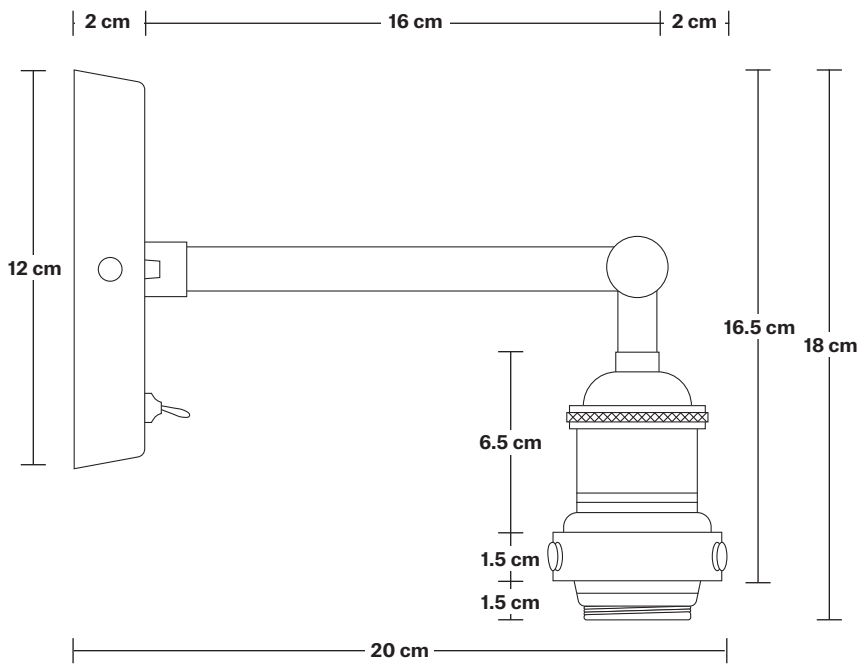

Brooklyn Dome Wall Light - 8 Inch

Product Code: BR-DWL8

H: 26.5 cm x W: 20 cm x D: 28 cm

SPECIFICATIONS

We meet all UK and EU lighting and safety regulations.

Our products are hand finished to ensure an authentic vintage look and therefore they may vary slightly from those shown in the images.

Wall mount screws not included.

The lights can be operated by both the flick switch or the main switch.

Holders available: Brass, Pewter and Copper.

DIMENSIONS

Shade Diameter: 20 cm / 8"

Shade Height (no holder): 10 cm / 4"

Holder Diameter: 6 cm / 2.5"

Holder Height: 18 cm / 7.1"

Wall Rose Diameter: 12 cm / 4.9"

Wall Rose Height: 2 cm / 0.8"

INDUSTVILLE

Brooklyn Wall Light Holder

Product Code: BR-WL

H: 18 cm x W: 12 cm x D: 20 cm

DIMENSIONS

Holder Diameter: 6 cm / 2.5"

Holder Height: 18 cm / 7.1"

Projection: 20 cm / 7.9"

Ceiling Rose Diameter: 12 cm / 4.9"

Ceiling Rose Depth: 2 cm / 0.8"

Dome - 8 Inch - Shade Only

Product Code: D8-SO