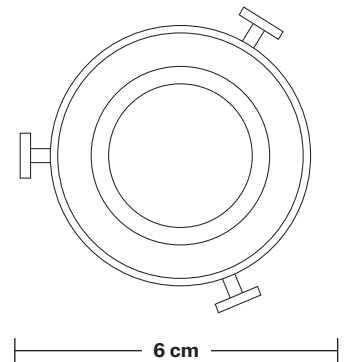

Brooklyn Dome Wall Light - 8 Inch

Product Code: BR-DWL8

H: 26.5 cm x W: 20 cm x D: 28 cm

SPECIFICATIONS

We meet all UK and EU lighting and safety regulations.

Our products are hand finished to ensure an authentic vintage look and therefore they may vary slightly from those shown in the images.

Wall mount screws not included.

The lights can be operated by both the flick switch or the main switch.

Holders available: Brass, Pewter and Copper.

DIMENSIONS

Shade Diameter: 20 cm / 8"

Shade Height (no holder): 10 cm / 4"

Holder Diameter: 6 cm / 2.5"

Holder Height: 18 cm / 7.1"

Wall Rose Diameter: 12 cm / 4.9"

Wall Rose Height: 2 cm / 0.8"

INDUSTVILLE

Brooklyn Wall Light Holder

Product Code: BR-WL

H: 18 cm x W: 12 cm x D: 20 cm

H: 10 cm x W: 20 cm x D: 20 cm

SPECIFICATIONS

We meet all UK and EU lighting and safety regulations.

Our products are hand finished to ensure an authentic vintage look and therefore they may vary slightly from those shown in the images.