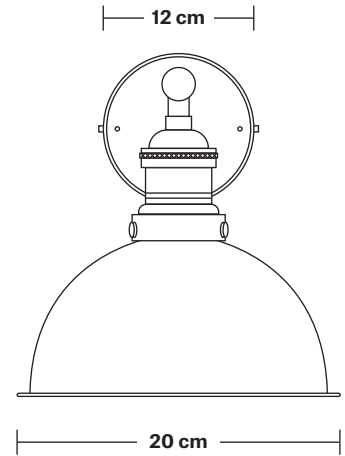

Brooklyn Dome Wall Light - 8 Inch

Product Code: BR-DWL8

H: 26.5 cm x W: 20 cm x D: 28 cm

SPECIFICATIONS

We meet all UK and EU lighting and safety regulations.

Our products are hand finished to ensure an authentic vintage look and therefore they may vary slightly from those shown in the images.

Wall mount screws not included.

The lights can be operated by both the flick switch or the main switch.

Holders available: Brass, Pewter and Copper.

DIMENSIONS

Shade Diameter: 20 cm / 8"

Shade Height (no holder): 10 cm / 4"

Holder Diameter: 6 cm / 2.5"

Holder Height: 18 cm / 7.1"

Wall Rose Diameter: 12 cm / 4.9"

Wall Rose Height: 2 cm / 0.8"

INDUSTVILLE

Brooklyn Wall Light Holder

Product Code: BR-WL

H: 18 cm x W: 12 cm x D: 20 cm

DIMENSIONS

Holder Diameter: 6 cm / 2.5"

Holder Height: 18 cm / 7.1"

Projection: 20 cm / 7.9"

Ceiling Rose Diameter: 12 cm / 4.9"

Ceiling Rose Depth: 2 cm / 0.8"

Dome - 8 Inch - Shade Only

Product Code: D8-SO