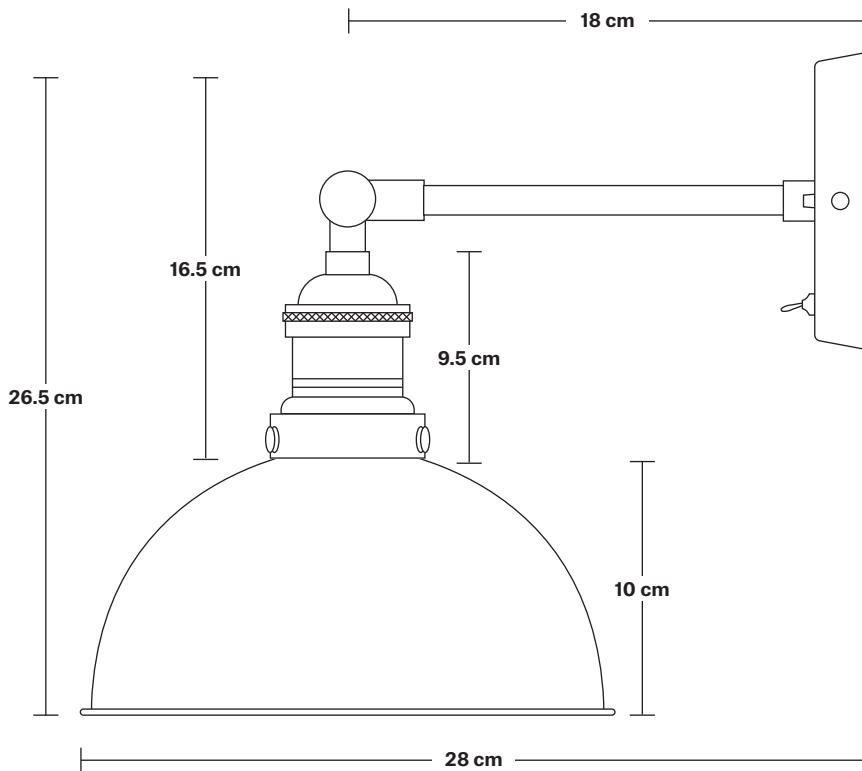

Brooklyn Dome Wall Light - 8 Inch

Product Code: BR-DWL8

H: 26.5 cm x W: 20 cm x D: 28 cm

SPECIFICATIONS

We meet all UK and EU lighting and safety regulations.

Our products are hand finished to ensure an authentic vintage look and therefore they may vary slightly from those shown in the images.

Wall mount screws not included.

The lights can be operated by both the flick switch or the main switch.

Holders available: Brass, Pewter and Copper.

DIMENSIONS

Shade Diameter: 20 cm / 8"

Shade Height (no holder): 10 cm / 4"

Holder Diameter: 6 cm / 2.5"

Holder Height: 18 cm / 7.1"

Wall Rose Diameter: 12 cm / 4.9"

Wall Rose Height: 2 cm / 0.8"

INDUSTVILLE

Brooklyn Wall Light Holder

Product Code: BR-WL

H: 18 cm x W: 12 cm x D: 20 cm

DIMENSIONS

Holder Diameter: 6 cm / 2.5"

Holder Height: 18 cm / 7.1"

Projection: 20 cm / 7.9"

Ceiling Rose Diameter: 12 cm / 4.9"

Ceiling Rose Depth: 2 cm / 0.8"

Dome - 8 Inch - Shade Only

Product Code: D8-SO