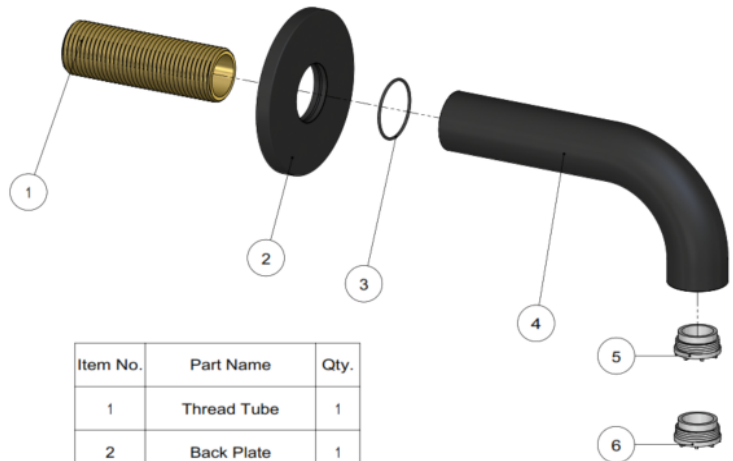

### FEATURES

- Refer to the Meir website for warranty terms & conditions, and available finishes.
- Flow rate 5 L/m & 25 L/m at 3 bar pressure.
- European aerators, basin and bath
- Solid brass construction
- Removable 68mm long 1/2" threaded adapter included

### SPECIFICATIONS

### FLOW RATE GRAPH

### EXPLODED VIEW

Item No.	Part Name	Qty.
1	Thread Tube	1
2	Back Plate	1
3	O-ring	1
4	Basin Spout	1
5	Aerator	1
6	Bath Aerator	1