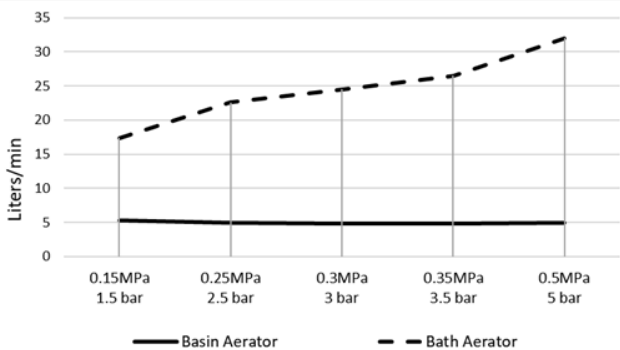

FLOW RATE GRAPH

CREDENTIALS

- Watermark AS/NZS3718WMKA25013
- 5-star WELS rated
- 5.5 litres p/minute
- WELS registration No: T38005