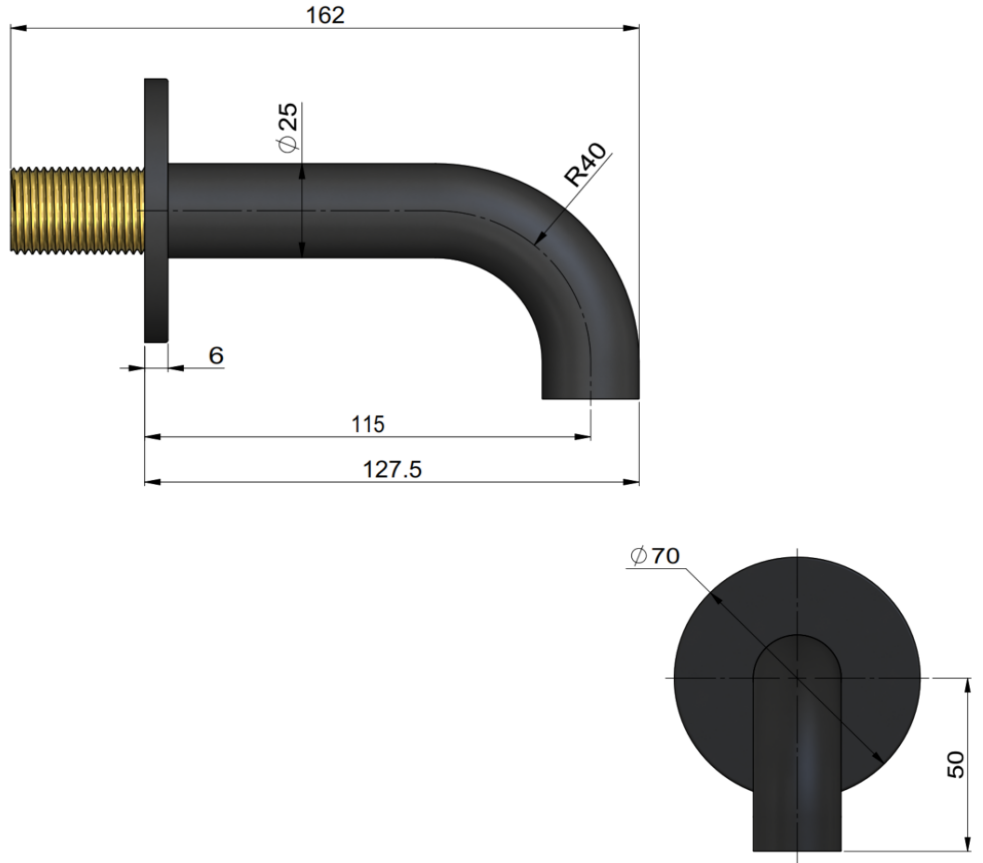

SPECIFICATIONS