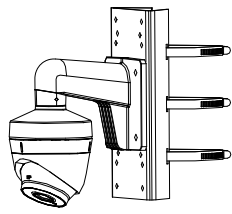

Order Model

DS-2CE56H0T-IT3F

Dimension

Accessory

DS-1272ZJ-110-TRS
Wall Mount

DS-1275ZJ
Vertical Pole Mount

DS-1276ZJ
Corner Mount

DS-1280ZJ-S
Junction Box

DS-1281ZJ-S
Inclined Ceiling Mount

Distributed by

HIKVISION

Headquarters

No.555 Qianmo Road, Binjiang District,
Hangzhou 310051, China
T +86-571-8807-5998
overseasbusiness@hikvision.com

Hikvision USA
T +1-909-895-0400
sales.usa@hikvision.com