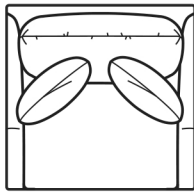

# IAN SERIES

**HIGH FASHION**  
**HOME**

37"

46"

0755-A2B  
Armless Chair

47"

46"

0755-C2B  
Chair & Half

0755-20B  
Storage Ottoman

**Style Information**  
Arm Height: 24"  
Seat Depth: 27"  
Seat Height: 18"  
Back Height: 33"  
Not to scale