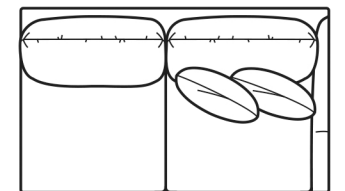

46"

0755-SAB Sofa

77"

46"

0755-SLB LAF Sofa

77"

46"

0755-SRB RAF Sofa

0755-20B  
Storage Ottoman

**Style Information**  
Arm Height: 24"  
Seat Depth: 27"  
Seat Height: 18"  
Back Height: 33"  
Not to scale