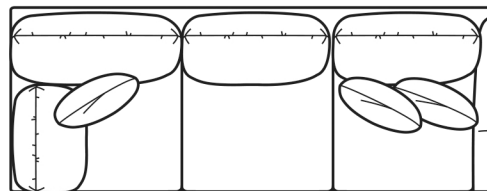

46"

0755-XRB RAF Corner Sofa

43"

26"

Style Information
Arm Height: 24"
Seat Depth: 27"
Seat Height: 18"
Back Height: 33"
Not to scale