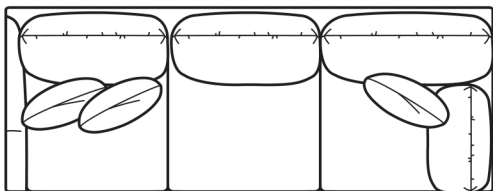

46"

0755-XLB LAF Corner Sofa

122"