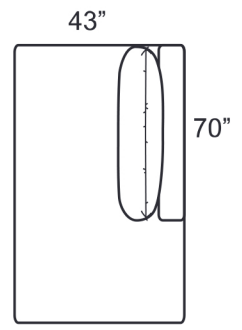

0977-BRB RAF Bumper