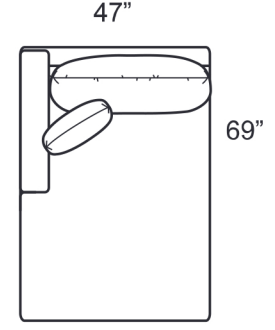

0977-CRB RAF Chaise

0977-CLB LAF Chaise