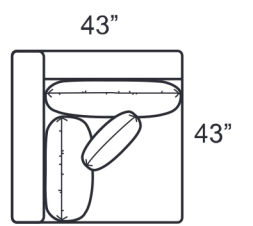

0977-EEB Corner Chair