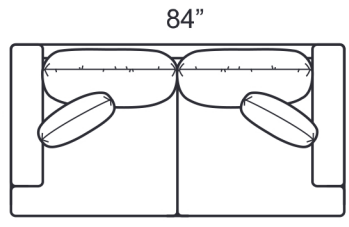

0977-SAB Sofa