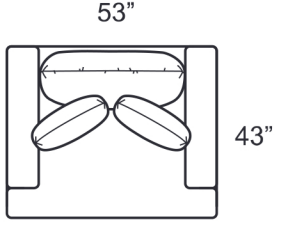

0977-C2B Chair & 1/2