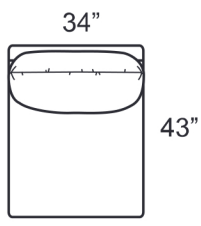

ANDRE SERIES

HIGH FASHION
HOME

0977-AOB
Armless Chair