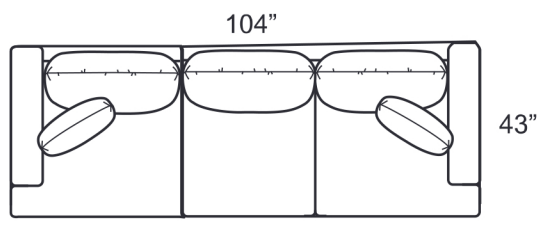

0977-EEB Corner Chair

0977-ELB LAF Chair

0977-ERB RAF Chair

0977-GAB Grand Sofa

0977-GLB LAF Grand Sofa

0977-GRB RAF Grand Sofa

0977-G3B Grand Sofa

0977-LOB Armless
Loveseat

STYLE INFORMATION

- Overall Height: 36
- Arm Height: 26
- Back Height: 26
- Seat Height: 18
- Blend Down Seat/Backs
- 21" Saddle Stitch Pillows with Blend Down Fill
- Not to scale