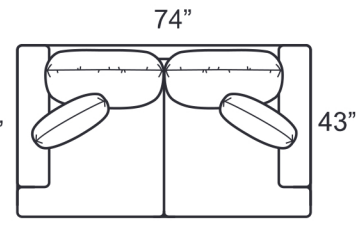

0977-EEB Corner Chair

0977-ELB LAF Chair

0977-ERB RAF Chair

0977-GAB Grand Sofa

0977-GLB LAF Grand Sofa

0977-GRB RAF Grand Sofa

0977-G3B Grand Sofa

0977-LOB Armless
Loveseat

STYLE INFORMATION

- Overall Height: 36
- Arm Height: 26
- Back Height: 26
- Seat Height: 18
- Blend Down Seat/Backs
- 21" Saddle Stitch Pillows with Blend Down Fill
- Not to scale