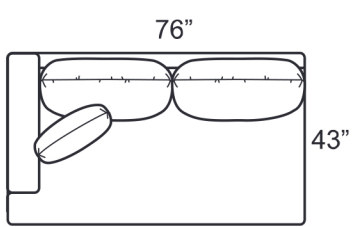

0977-PAB Apartment Sofa

0977-SAB Sofa

0977-SLB LAF Sofa

0977-O2B Lg Ottoman

0977-SRB RAF Sofa

0977-SL1B LAF Sofa

0977-SR1B RAF Sofa

0977-WEB Wedge

STYLE INFORMATION

- Overall Height: 36
- Arm Height: 26
- Back Height: 26
- Seat Height: 18
- Blend Down Seat/Backs
- 21" Saddle Stitch Pillows with Blend Down Fill
- Not to scale