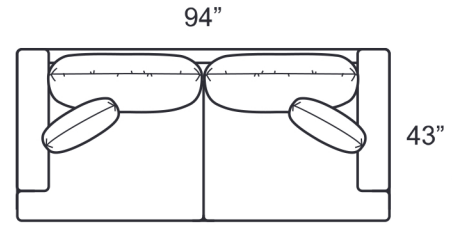

0977-GAB Grand Sofa