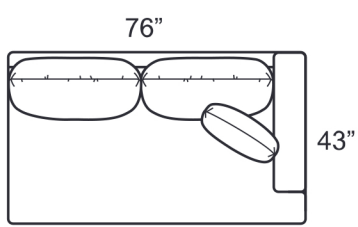

0977-PAB Apartment Sofa

0977-SAB Sofa

0977-SLB LAF Sofa

0977-O2B Lg Ottoman

0977-SRB RAF Sofa

0977-SL1B LAF Sofa

0977-SR1B RAF Sofa

0977-WEB Wedge

STYLE INFORMATION

- Overall Height: 36
- Arm Height: 26
- Back Height: 26
- Seat Height: 18
- Blend Down Seat/Backs
- 21" Saddle Stitch Pillows with Blend Down Fill
- Not to scale