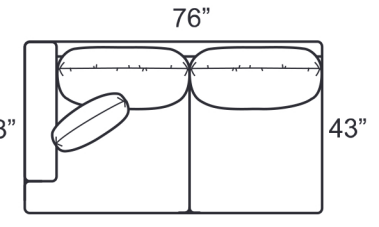

0977-SLB LAF Sofa