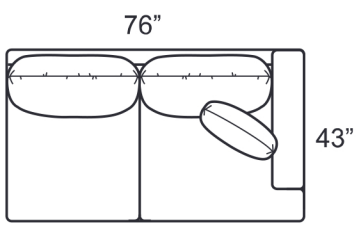

0977-PAB Apartment Sofa

0977-SAB Sofa

0977-SLB LAF Sofa

0977-O2B Lg Ottoman

0977-SRB RAF Sofa

0977-SL1B LAF Sofa

0977-SR1B RAF Sofa

0977-WEB Wedge

STYLE INFORMATION

- Overall Height: 36
- Arm Height: 26
- Back Height: 26
- Seat Height: 18
- Blend Down Seat/Backs
- 21" Saddle Stitch Pillows with Blend Down Fill
- Not to scale