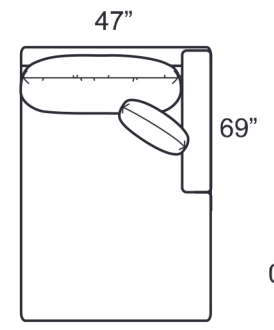

0977-CRB RAF Chaise