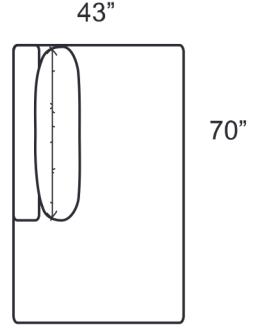

0977-BRB RAF Bumper

0977-BLB LAF Bumper