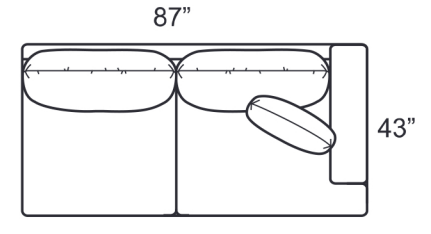

0977-EEB Corner Chair

0977-ELB LAF Chair

0977-ERB RAF Chair

0977-GAB Grand Sofa

0977-GLB LAF Grand Sofa

0977-GRB RAF Grand Sofa

0977-G3B Grand Sofa

0977-LOB Armless
Loveseat

STYLE INFORMATION

- Overall Height: 36
- Arm Height: 26
- Back Height: 26
- Seat Height: 18
- Blend Down Seat/Backs
- 21" Saddle Stitch Pillows with Blend Down Fill
- Not to scale