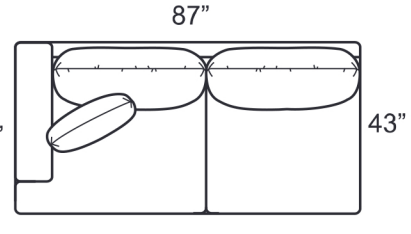

0977-EEB Corner Chair

0977-ELB LAF Chair

0977-ERB RAF Chair

0977-GAB Grand Sofa

0977-GLB LAF Grand Sofa

0977-GRB RAF Grand Sofa

0977-G3B Grand Sofa

0977-LOB Armless
Loveseat

STYLE INFORMATION

- Overall Height: 36
- Arm Height: 26
- Back Height: 26
- Seat Height: 18
- Blend Down Seat/Backs
- 21" Saddle Stitch Pillows with Blend Down Fill
- Not to scale