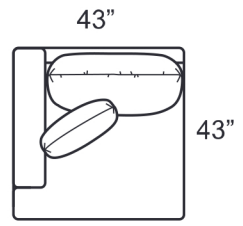

0977-ELB LAF Chair