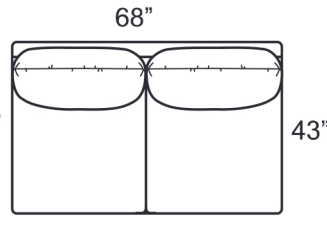

0977-EEB Corner Chair

0977-ELB LAF Chair

0977-ERB RAF Chair

0977-GAB Grand Sofa

0977-GLB LAF Grand Sofa

0977-GRB RAF Grand Sofa

0977-G3B Grand Sofa

0977-LOB Armless
Loveseat

STYLE INFORMATION

- Overall Height: 36
- Arm Height: 26
- Back Height: 26
- Seat Height: 18
- Blend Down Seat/Backs
- 21" Saddle Stitch Pillows with Blend Down Fill
- Not to scale