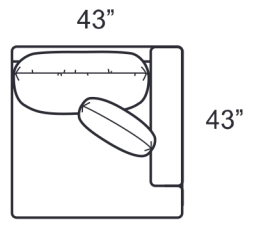

0977-EEB Corner Chair

0977-ELB LAF Chair

0977-ERB RAF Chair

0977-GAB Grand Sofa

0977-GLB LAF Grand Sofa

0977-GRB RAF Grand Sofa

0977-G3B Grand Sofa

0977-LOB Armless
Loveseat

STYLE INFORMATION

- Overall Height: 36
- Arm Height: 26
- Back Height: 26
- Seat Height: 18
- Blend Down Seat/Backs
- 21" Saddle Stitch Pillows with Blend Down Fill
- Not to scale