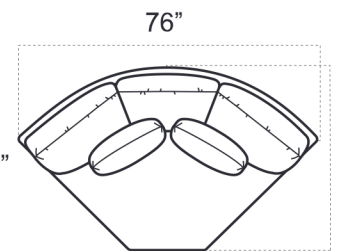

0977-EEB Corner Chair

0977-ELB LAF Chair

0977-ERB RAF Chair

0977-GAB Grand Sofa

0977-GLB LAF Grand Sofa

0977-GRB RAF Grand Sofa

0977-G3B Grand Sofa

0977-LOB Armless
Loveseat

0977-PAB Apartment Sofa

0977-SAB Sofa

0977-SLB LAF Sofa

0977-O2B Lg Ottoman

0977-SRB RAF Sofa

0977-SL1B LAF Sofa

0977-SR1B RAF Sofa

0977-WEB Wedge

STYLE INFORMATION

- Overall Height: 36
- Arm Height: 26
- Back Height: 26
- Seat Height: 18
- Blend Down Seat/Backs
- 21" Saddle Stitch Pillows with Blend Down Fill
- Not to scale