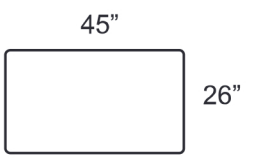

0977-O2B Lg Ottoman