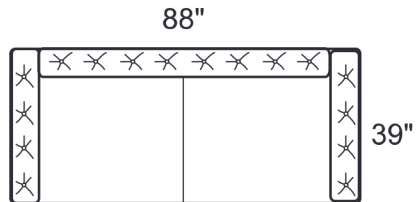

WILLIAM SERIES

HIGH FASHION
HOME

1266-CLB LAF Chaise

1266-CRB RAF Chaise

1266-C2B Chair & 1/2

1266-GAB Grand Sofa

1266-LOB Armless Loveseat

1266-O2B Large Ottoman

1266-SAB Sofa

1266-SLB LAF Sofa

1266-SRB RAF Sofa

Style Information

Overall Height: 32"

Arm Height: 32"

Back Height: 32"

Seat Height: 18"

Seat Depth: 22"

Blend Down seats, fiber backs

Not to scale