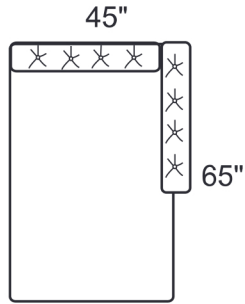

WILLIAM SERIES

HIGH FASHION
HOME

1266-CLB LAF Chaise

1266-CRB RAF Chaise

1266-C2B Chair & 1/2

1266-GAB Grand Sofa

1266-LOB Armless Loveseat

1266-O2B Large Ottoman

1266-SAB Sofa

1266-SLB LAF Sofa

1266-SRB RAF Sofa

Style Information

Overall Height: 32"

Arm Height: 32"

Back Height: 32"

Seat Height: 18"

Seat Depth: 22"

Blend Down seats, fiber backs

Not to scale