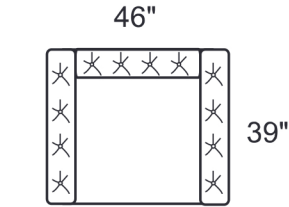

WILLIAM SERIES

HIGH FASHION
HOME

1266-CLB LAF Chaise

1266-CRB RAF Chaise

1266-C2B Chair & 1/2

1266-GAB Grand Sofa

1266-LOB Armless Loveseat

1266-O2B Large Ottoman

1266-SAB Sofa

1266-SLB LAF Sofa

1266-SRB RAF Sofa

Style Information

Overall Height: 32"

Arm Height: 32"

Back Height: 32"

Seat Height: 18"

Seat Depth: 22"

Blend Down seats, fiber backs

Not to scale