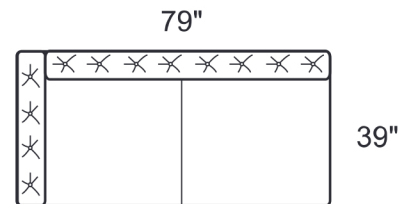

1266-SAB Sofa

1266-SLB LAF Sofa

1266-SRB RAF Sofa

Style Information

Overall Height: 32"

Arm Height: 32"

Back Height: 32"

Seat Height: 18"

Seat Depth: 22"

Blend Down seats, fiber backs

Not to scale