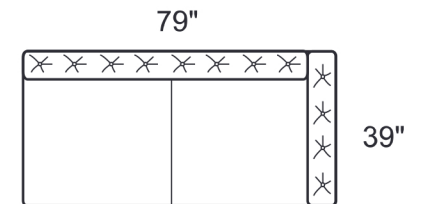

WILLIAM SERIES

HIGH FASHION
HOME

1266-CLB LAF Chaise

1266-CRB RAF Chaise

1266-C2B Chair & 1/2

1266-GAB Grand Sofa

1266-LOB Armless Loveseat

1266-O2B Large Ottoman

1266-SAB Sofa

1266-SLB LAF Sofa

1266-SRB RAF Sofa

Style Information

Overall Height: 32"

Arm Height: 32"

Back Height: 32"

Seat Height: 18"

Seat Depth: 22"

Blend Down seats, fiber backs

Not to scale