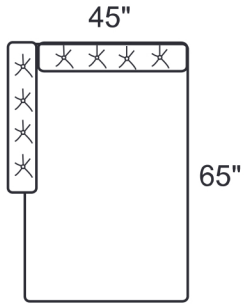

WILLIAM SERIES

HIGH FASHION
HOME

1266-CLB LAF Chaise

1266-CRB RAF Chaise

1266-C2B Chair & 1/2

1266-GAB Grand Sofa

1266-LOB Armless Loveseat

1266-O2B Large Ottoman

1266-SAB Sofa

1266-SLB LAF Sofa

1266-SRB RAF Sofa

Style Information

Overall Height: 32"

Arm Height: 32"

Back Height: 32"

Seat Height: 18"

Seat Depth: 22"

Blend Down seats, fiber backs

Not to scale