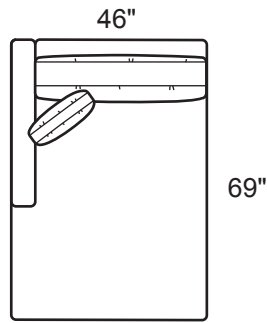

1399-CLB LAF Chaise