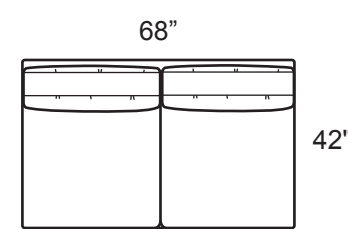

1399-LOB Armless Loveseat