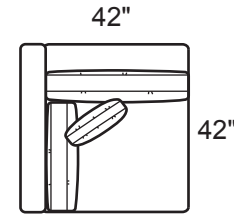

1399-EEB Corner