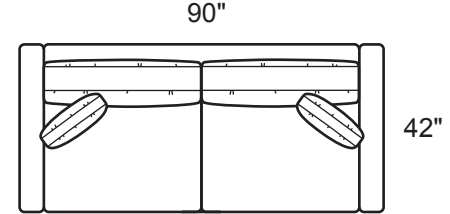

1399-SERIES

1399-AOB Armless Chair

1399-CAB Chair
1399-CSB Swivel Chair

1399-CLB LAF Chaise

1399-CRB RAF Chaise

1399-EEB Corner

1399-GAB Grand Sofa

1399-GRB RAF Grand Sofa

Overall Height: 37"
Arm Height: 26"
Seat Depth: 24"
Seat Height: 18"
Back Height: 26"
Blend Down Seats
18" Top Stitched Boxed Pillows
Not to scale