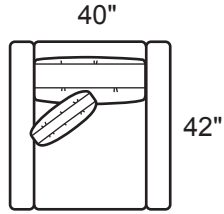

1399-CAB Chair
1399-CSB Swivel Chair