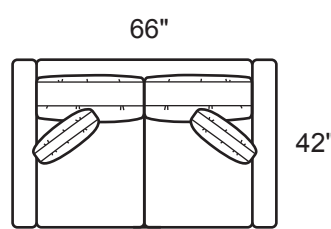

1399-PAB Apartment Sofa