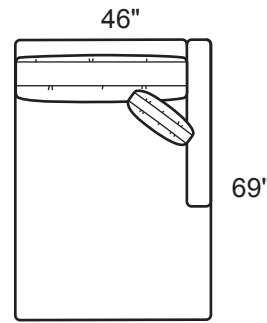

1399-CRB RAF Chaise