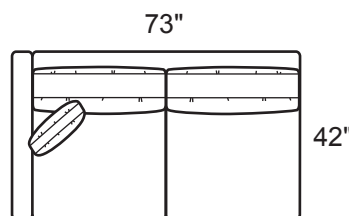

1399-SLB LAF Sofa

Style Information

Overall Height: 37"
Arm Height: 26"
Seat Depth: 24"
Seat Height: 18"
Back Height: 26"
Blend Down Seats
18" Top Stitched Boxed Pillows
Not to scale