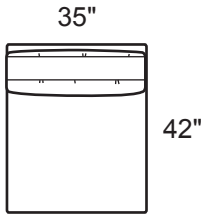

1399-SERIES

1399-AOB Armless Chair