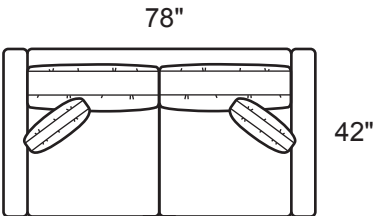

1399-SAB Sofa