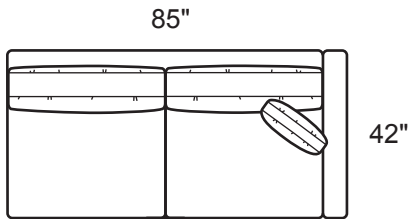

1399-GRB RAF Grand Sofa