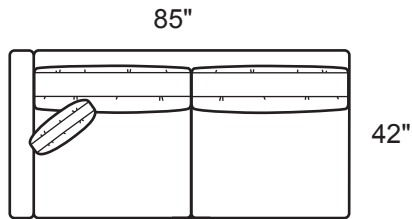

1399-GLB LAF Grand Sofa