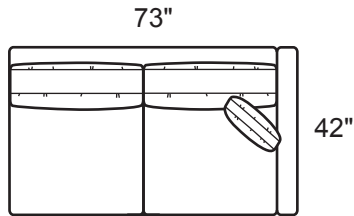

1399-GLB LAF Grand Sofa

1399-PAB Apartment Sofa

1399-LOB Armless Loveseat

1399-OAB Ottoman
w/Wood Legs

1399-SAB Sofa

1399-SRB RAF Sofa

1399-SLB LAF Sofa

Style Information

Overall Height: 37"
Arm Height: 26"
Seat Depth: 24"
Seat Height: 18"
Back Height: 26"
Blend Down Seats
18" Top Stitched Boxed Pillows
Not to scale