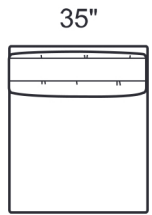

GAGE SERIES

1399-AOB Armless Chair