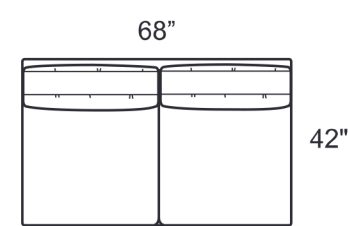

1399-LOB Armless Loveseat