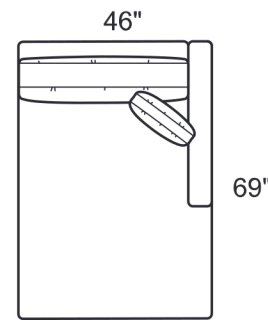

1399-CRB RAF Chaise