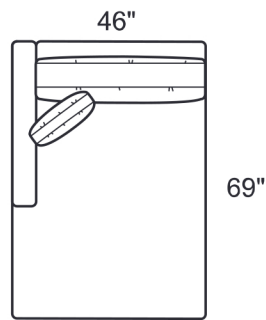

1399-CLB LAF Chaise