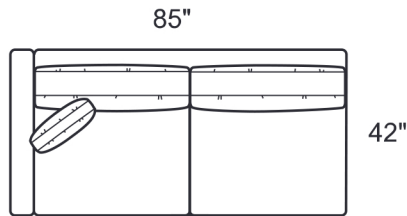

1399-GLB LAF Grand Sofa