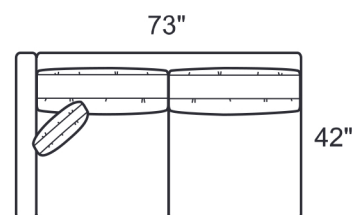

1399-GLB LAF Grand Sofa

1399-PAB Apartment Sofa

1399-LOB Armless Loveseat

1399-OAB Ottoman
w/Wood Legs

1399-SAB Sofa

1399-SRB RAF Sofa

1399-SLB LAF Sofa

Style Information

Overall Height: 37"
Arm Height: 26"
Seat Depth: 24"
Seat Height: 18"
Back Height: 26"
Blend Down Seats
18" Top Stitched Boxed Pillows
Not to scale