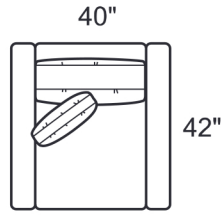

1399-CAB Chair
1399-CSB Swivel Chair