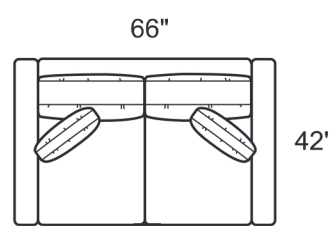

1399-PAB Apartment Sofa