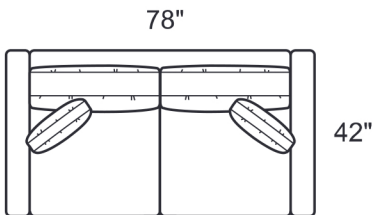

1399-GLB LAF Grand Sofa

1399-PAB Apartment Sofa

1399-LOB Armless Loveseat

1399-OAB Ottoman
w/Wood Legs

1399-SAB Sofa

1399-SRB RAF Sofa

1399-SLB LAF Sofa

Style Information

Overall Height: 37"
Arm Height: 26"
Seat Depth: 24"
Seat Height: 18"
Back Height: 26"
Blend Down Seats
18" Top Stitched Boxed Pillows
Not to scale