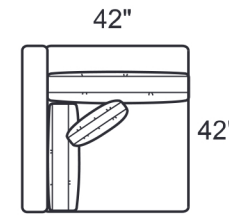

1399-EEB Corner