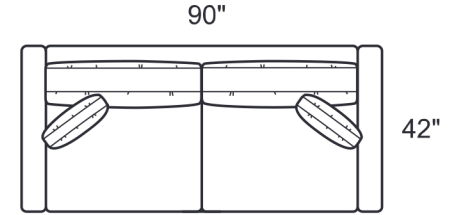

GAGE SERIES

1399-AOB Armless Chair

1399-CAB Chair
1399-CSB Swivel Chair

1399-CLB LAF Chaise

1399-CRB RAF Chaise

1399-EEB Corner

1399-GAB Grand Sofa

1399-GRB RAF Grand Sofa

Overall Height: 37"
Arm Height: 26"
Seat Depth: 24"
Seat Height: 18"
Back Height: 26"
Blend Down Seats
18" Top Stitched Boxed Pillows
Not to scale