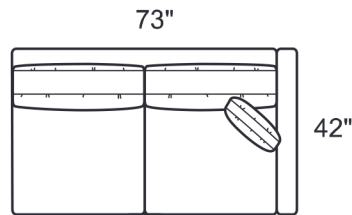

1399-GLB LAF Grand Sofa

1399-PAB Apartment Sofa

1399-LOB Armless Loveseat

1399-OAB Ottoman
w/Wood Legs

1399-SAB Sofa

1399-SRB RAF Sofa

1399-SLB LAF Sofa

Style Information

Overall Height: 37"
Arm Height: 26"
Seat Depth: 24"
Seat Height: 18"
Back Height: 26"
Blend Down Seats
18" Top Stitched Boxed Pillows
Not to scale