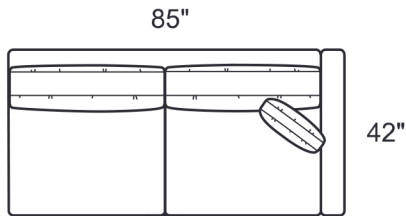

1399-GRB RAF Grand Sofa