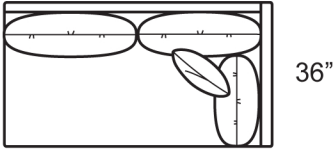

# DEMPSEY SERIES

**HIGH FASHION**  
**HOME**

67"

36"

1789-CL9B LAF Storage Chaise

67"

36"

1789-CR9B RAF Storage Chaise

91"

37"

1789-QATB Queen Trundle Bed

87"

37"

1789-QLTB LAF Trundle Bed

87"

37"

## STYLE INFORMATION

Overall Height: 35  
Arm Height: 30  
Back Height: 30  
Seat Height: 17  
Seat Depth: 22 & 23  
Blend Down Seat/Backs  
21" Blend Down Toss Pillows  
Not to scale