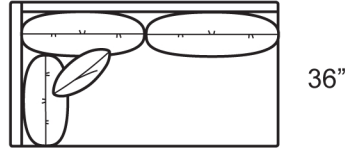

# DEMPSEY SERIES

**HIGH FASHION**  
**HOME**

67"

36"

1789-CL9B LAF Storage Chaise

67"

36"

1789-CR9B RAF Storage Chaise

91"

37"

1789-QATB Queen Trundle Bed

87"

37"

1789-QLTB LAF Trundle Bed

87"

37"

## STYLE INFORMATION

Overall Height: 35  
Arm Height: 30  
Back Height: 30  
Seat Height: 17  
Seat Depth: 22 & 23  
Blend Down Seat/Backs  
21" Blend Down Toss Pillows  
Not to scale