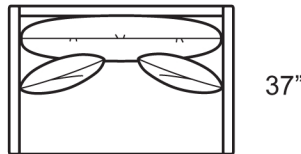

37"

1789-T2B Queen Twin Sleeper

STYLE INFORMATION

Overall Height: 35
Arm Height: 30
Back Height: 30
Seat Height: 17
Seat Depth: 22 & 23
Blend Down Seat/Backs
21" Blend Down Toss Pillows
Not to scale