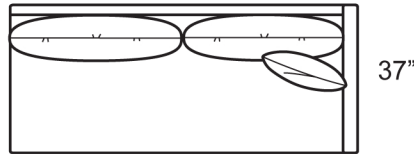

91"

37"

1789-QATB Queen Trundle Bed

87"

37"

1789-QLTB LAF Trundle Bed

87"

37"

## STYLE INFORMATION

Overall Height: 35  
Arm Height: 30  
Back Height: 30  
Seat Height: 17  
Seat Depth: 22 & 23  
Blend Down Seat/Backs  
21" Blend Down Toss Pillows  
Not to scale