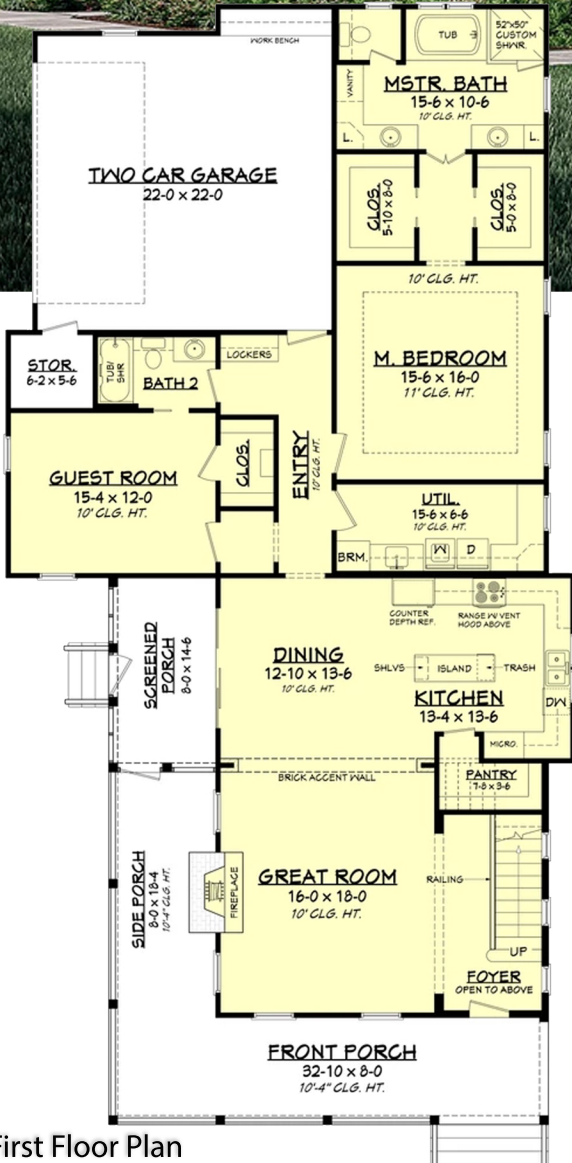

Designing Homes  
**HOUSE PLAN ZONE**  
 Building Relationships

**Kenbridge House Plan**

2510H-S

- 2510 Sq Ft.
- 2 Stories
- 4 Bedrooms
- 42-6 Width
- 3 Bathrooms
- 83-8 Depth

Phone: 601.336.3254 sales@hpzplans.com

www.hpzplans.com/products/kenbridge-house-plan