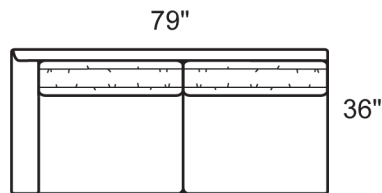

1387-QAB Queen Sleeper
1387-SAB Sofa

1387-QLB LAF Queen Slp
1387-SLB LAF Sofa

1387-SOB Armless Sofa

1387-QRB RAF Queen Slp
1387-SRB RAF Sofa

1387-T2B Twin Slp

1387-20B Storage Ottoman (no castors)

STYLE INFORMATION

Overall Height: 34
Arm Height: 22
Back Height: 26
Seat Height: 17
Seat Depth: 22
Blend Down Seats and Backs
1/4" Scale