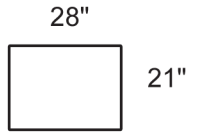

1387-OCB Ottoman
with Casters