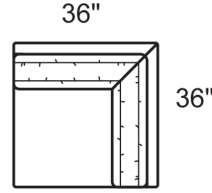

1387-EEB Corner