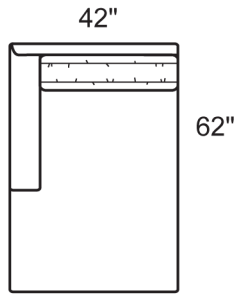

1387-CLB LAF Chaise