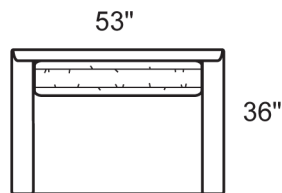

1387-QAB Queen Sleeper
1387-SAB Sofa

1387-QLB LAF Queen Slp
1387-SLB LAF Sofa

1387-SOB Armless Sofa

1387-QRB RAF Queen Slp
1387-SRB RAF Sofa

1387-T2B Twin Slp

1387-20B Storage Ottoman (no castors)

STYLE INFORMATION

Overall Height: 34
Arm Height: 22
Back Height: 26
Seat Height: 17
Seat Depth: 22
Blend Down Seats and Backs
1/4" Scale