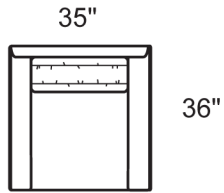

CECILY SERIES

HIGH FASHION
HOME

1387-CAB Chair
1387-CSB Swivel Chair