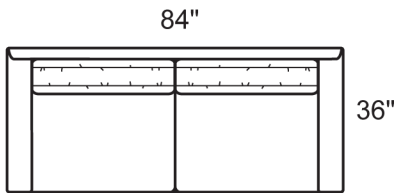

1387-QAB Queen Sleeper
1387-SAB Sofa

1387-QLB LAF Queen Slp
1387-SLB LAF Sofa

1387-SOB Armless Sofa

1387-QRB RAF Queen Slp
1387-SRB RAF Sofa

1387-T2B Twin Slp

1387-20B Storage Ottoman (no castors)

STYLE INFORMATION

Overall Height: 34
Arm Height: 22
Back Height: 26
Seat Height: 17
Seat Depth: 22
Blend Down Seats and Backs
1/4" Scale