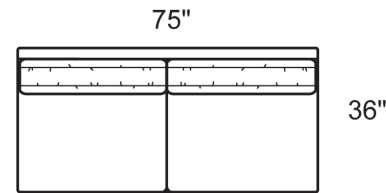

1387-QAB Queen Sleeper
1387-SAB Sofa

1387-QLB LAF Queen Slp
1387-SLB LAF Sofa

1387-SOB Armless Sofa

1387-QRB RAF Queen Slp
1387-SRB RAF Sofa

1387-T2B Twin Slp

1387-20B Storage Ottoman (no castors)

STYLE INFORMATION

Overall Height: 34
Arm Height: 22
Back Height: 26
Seat Height: 17
Seat Depth: 22
Blend Down Seats and Backs
1/4" Scale