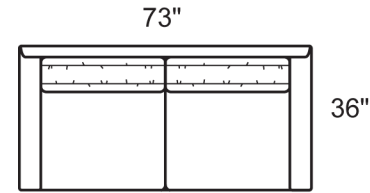

1387-FAB Full Slp
1387-PAB Apt Sofa