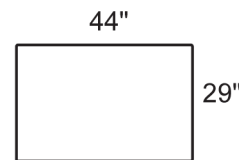

1387-QAB Queen Sleeper
1387-SAB Sofa

1387-QLB LAF Queen Slp
1387-SLB LAF Sofa

1387-SOB Armless Sofa

1387-QRB RAF Queen Slp
1387-SRB RAF Sofa

1387-T2B Twin Slp

1387-20B Storage Ottoman (no castors)

STYLE INFORMATION

Overall Height: 34
Arm Height: 22
Back Height: 26
Seat Height: 17
Seat Depth: 22
Blend Down Seats and Backs
1/4" Scale