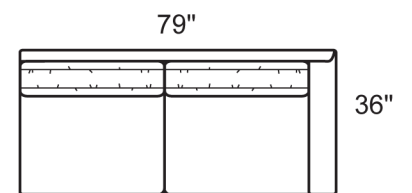

1387-QAB Queen Sleeper
1387-SAB Sofa

1387-QLB LAF Queen Slp
1387-SLB LAF Sofa

1387-SOB Armless Sofa

1387-QRB RAF Queen Slp
1387-SRB RAF Sofa

1387-T2B Twin Slp

1387-20B Storage Ottoman (no castors)

STYLE INFORMATION

Overall Height: 34
Arm Height: 22
Back Height: 26
Seat Height: 17
Seat Depth: 22
Blend Down Seats and Backs
1/4" Scale