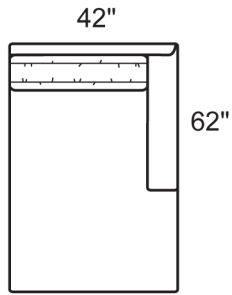

1387-CRB RAF Chaise