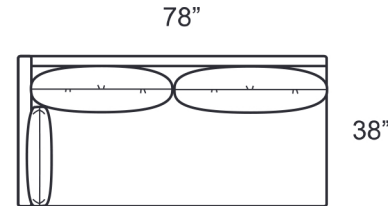

1675-O2B Large Ottoman

1675-PAB Apartment Sofa

1675-P2B Apartment Sofa

1675-SAB Sofa

1675-S2B Sofa

1675-SLB LAF Sofa

1675-SL2B LAF Sofa

1675-SRB RAF Sofa

1675-SR2B RAF Sofa

STYLE INFORMATION

Overall Height: 33
 Arm Height: 30
 Back Height: 30
 Seat Height: 17
 Seat Depth: 24
 Blend Down Seat/Backs
 21" Blend Down Toss Pillows
 Not to scale