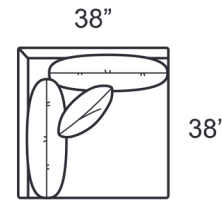

1675-EEB Corner