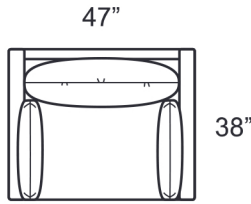

1675-CSB Swivel Chair
1675-C2B Chair & 1/2