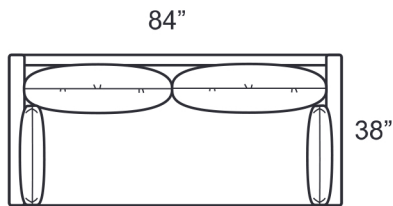

1675-SAB Sofa