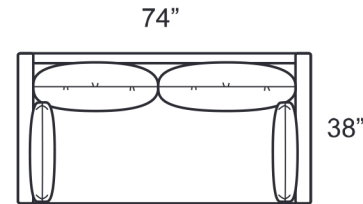

1675-PAB Apartment Sofa