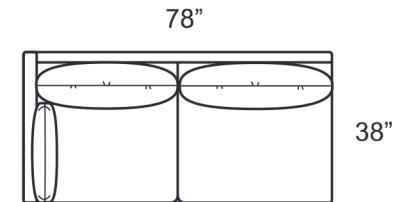

1675-O2B Large Ottoman

1675-PAB Apartment Sofa

1675-P2B Apartment Sofa

1675-SAB Sofa

1675-S2B Sofa

1675-SLB LAF Sofa

1675-SL2B LAF Sofa

1675-SRB RAF Sofa

1675-SR2B RAF Sofa

STYLE INFORMATION

Overall Height: 33
 Arm Height: 30
 Back Height: 30
 Seat Height: 17
 Seat Depth: 24
 Blend Down Seat/Backs
 21" Blend Down Toss Pillows
 Not to scale