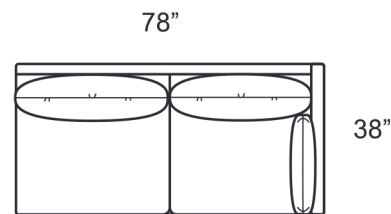

1675-SR2B RAF Sofa

STYLE INFORMATION

Overall Height: 33
 Arm Height: 30
 Back Height: 30
 Seat Height: 17
 Seat Depth: 24
 Blend Down Seat/Backs
 21" Blend Down Toss Pillows
 Not to scale