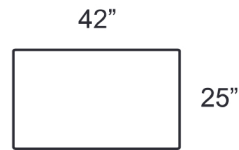

1675-O2B Large Ottoman