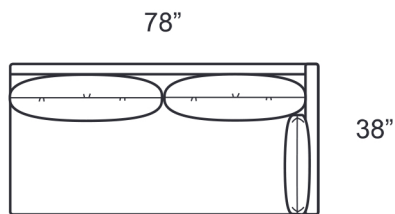

1675-O2B Large Ottoman

1675-PAB Apartment Sofa

1675-P2B Apartment Sofa

1675-SAB Sofa

1675-S2B Sofa

1675-SLB LAF Sofa

1675-SL2B LAF Sofa

1675-SRB RAF Sofa

1675-SR2B RAF Sofa

STYLE INFORMATION

Overall Height: 33
 Arm Height: 30
 Back Height: 30
 Seat Height: 17
 Seat Depth: 24
 Blend Down Seat/Backs
 21" Blend Down Toss Pillows
 Not to scale