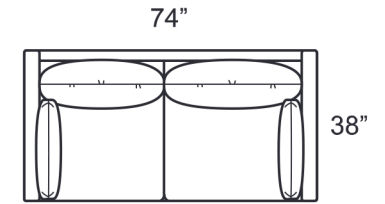

1675-P2B Apartment Sofa