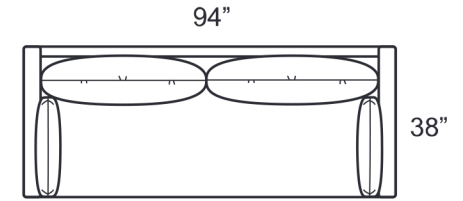

1675-GAB Grand Sofa