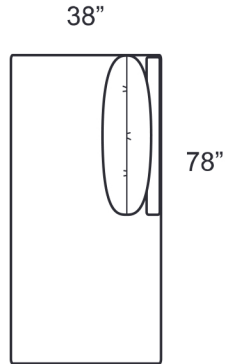

1675-BRB RAF Bumper