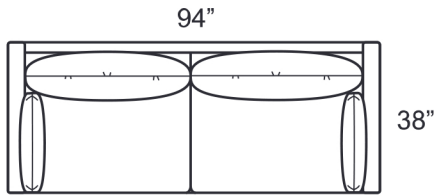

1675-G2B Grand Sofa