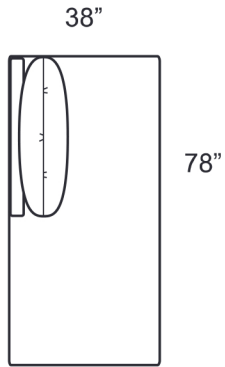

LOGAN SERIES

HIGH FASHION
HOME

1675-BLB LAF Bumper