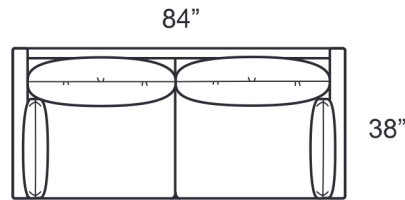

1675-O2B Large Ottoman

1675-PAB Apartment Sofa

1675-P2B Apartment Sofa

1675-SAB Sofa

1675-S2B Sofa

1675-SLB LAF Sofa

1675-SL2B LAF Sofa

1675-SRB RAF Sofa

1675-SR2B RAF Sofa

STYLE INFORMATION

Overall Height: 33
 Arm Height: 30
 Back Height: 30
 Seat Height: 17
 Seat Depth: 24
 Blend Down Seat/Backs
 21" Blend Down Toss Pillows
 Not to scale