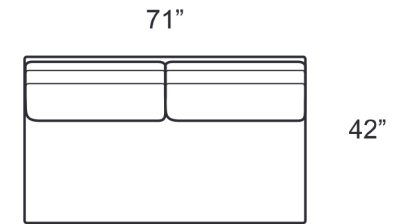

SALVADOR SERIES

HIGH FASHION
HOME

1550-CLB LAF Chaise

1550-CRB RAF Chaise

1550-C2B Chair & 1/2

1550-DLB LAF Daybed

1550-DRB RAF Daybed

1550-EEB Corner

1550-GAB Grand Sofa

1550-G2B Grand Sofa

1550-LOB Armless Loveseat

1550-O2B Large Ottoman
1550-20B Storage Ottoman

1550-SAB Sofa

1550-SLB LAF Sofa

1550-SRB RAF Sofa

Style Information:
 Arm Height: 25"
 Back Height: 25"
 Seat Height: 17"
 Seat Depth: 24"
 Blend Down Seat/Backs
 18" Boxed Blend Down
 Toss Pillows
 Not to scale