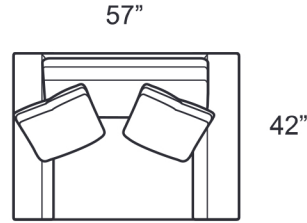

SALVADOR SERIES

HIGH FASHION
HOME

1550-CLB LAF Chaise

1550-CRB RAF Chaise

1550-C2B Chair & 1/2

1550-DLB LAF Daybed

1550-DRB RAF Daybed

1550-EEB Corner

1550-GAB Grand Sofa

1550-G2B Grand Sofa

1550-LOB Armless Loveseat

1550-O2B Large Ottoman
1550-20B Storage Ottoman

1550-SAB Sofa

1550-SLB LAF Sofa

1550-SRB RAF Sofa

Style Information:
 Arm Height: 25"
 Back Height: 25"
 Seat Height: 17"
 Seat Depth: 24"
 Blend Down Seat/Backs
 18" Boxed Blend Down
 Toss Pillows
 Not to scale