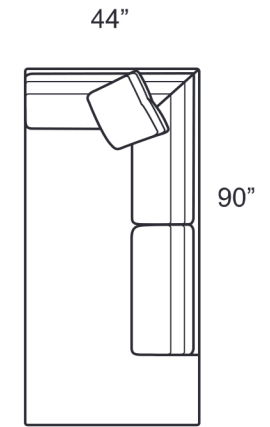

SALVADOR SERIES

HIGH FASHION
HOME

1550-CLB LAF Chaise

1550-CRB RAF Chaise

1550-C2B Chair & 1/2

1550-DLB LAF Daybed

1550-DRB RAF Daybed

1550-EEB Corner

1550-GAB Grand Sofa

1550-G2B Grand Sofa

1550-LOB Armless Loveseat

1550-O2B Large Ottoman
1550-20B Storage Ottoman

1550-SAB Sofa

1550-SLB LAF Sofa

1550-SRB RAF Sofa

Style Information:
 Arm Height: 25"
 Back Height: 25"
 Seat Height: 17"
 Seat Depth: 24"
 Blend Down Seat/Backs
 18" Boxed Blend Down
 Toss Pillows
 Not to scale