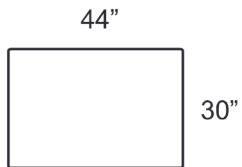

SALVADOR SERIES

HIGH FASHION
HOME

1550-CLB LAF Chaise

1550-CRB RAF Chaise

1550-C2B Chair & 1/2

1550-DLB LAF Daybed

1550-DRB RAF Daybed

1550-EEB Corner

1550-GAB Grand Sofa

1550-G2B Grand Sofa

1550-LOB Armless Loveseat

1550-O2B Large Ottoman
1550-20B Storage Ottoman

1550-SAB Sofa

1550-SLB LAF Sofa

1550-SRB RAF Sofa

Style Information:
 Arm Height: 25"
 Back Height: 25"
 Seat Height: 17"
 Seat Depth: 24"
 Blend Down Seat/Backs
 18" Boxed Blend Down
 Toss Pillows
 Not to scale