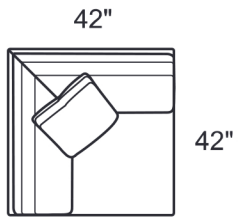

SALVADOR SERIES

HIGH FASHION
HOME

1550-CLB LAF Chaise

1550-CRB RAF Chaise

1550-C2B Chair & 1/2

1550-DLB LAF Daybed

1550-DRB RAF Daybed

1550-EEB Corner

1550-GAB Grand Sofa

1550-G2B Grand Sofa

1550-LOB Armless Loveseat

1550-O2B Large Ottoman
1550-20B Storage Ottoman

1550-SAB Sofa

1550-SLB LAF Sofa

1550-SRB RAF Sofa

Style Information:
 Arm Height: 25"
 Back Height: 25"
 Seat Height: 17"
 Seat Depth: 24"
 Blend Down Seat/Backs
 18" Boxed Blend Down
 Toss Pillows
 Not to scale