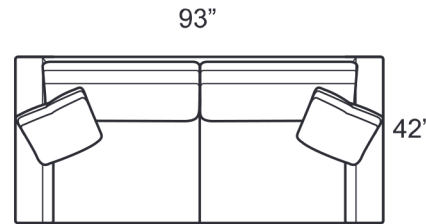

SALVADOR SERIES

HIGH FASHION
HOME

1550-CLB LAF Chaise

1550-CRB RAF Chaise

1550-C2B Chair & 1/2

1550-DLB LAF Daybed

1550-DRB RAF Daybed

1550-EEB Corner

1550-GAB Grand Sofa

1550-G2B Grand Sofa

1550-LOB Armless Loveseat

1550-O2B Large Ottoman
1550-20B Storage Ottoman

1550-SAB Sofa

1550-SLB LAF Sofa

1550-SRB RAF Sofa

Style Information:
 Arm Height: 25"
 Back Height: 25"
 Seat Height: 17"
 Seat Depth: 24"
 Blend Down Seat/Backs
 18" Boxed Blend Down
 Toss Pillows
 Not to scale