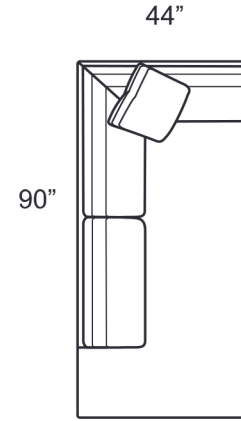

SALVADOR SERIES

HIGH FASHION
HOME

1550-CLB LAF Chaise

1550-CRB RAF Chaise

1550-C2B Chair & 1/2

1550-DLB LAF Daybed

1550-DRB RAF Daybed

1550-EEB Corner

1550-GAB Grand Sofa

1550-G2B Grand Sofa

1550-LOB Armless Loveseat

1550-O2B Large Ottoman
1550-20B Storage Ottoman

1550-SAB Sofa

1550-SLB LAF Sofa

1550-SRB RAF Sofa

Style Information:
 Arm Height: 25"
 Back Height: 25"
 Seat Height: 17"
 Seat Depth: 24"
 Blend Down Seat/Backs
 18" Boxed Blend Down
 Toss Pillows
 Not to scale