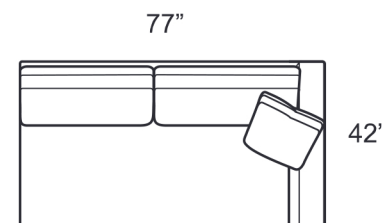

1550-GAB Grand Sofa

1550-G2B Grand Sofa

1550-LOB Armless Loveseat

1550-O2B Large Ottoman
1550-20B Storage Ottoman

1550-SAB Sofa

1550-SLB LAF Sofa

1550-SRB RAF Sofa

Style Information:
 Arm Height: 25"
 Back Height: 25"
 Seat Height: 17"
 Seat Depth: 24"
 Blend Down Seat/Backs
 18" Boxed Blend Down
 Toss Pillows
 Not to scale