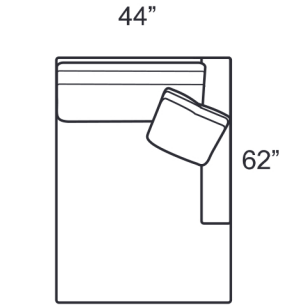

SALVADOR SERIES

HIGH FASHION
HOME

1550-CLB LAF Chaise

1550-CRB RAF Chaise

1550-C2B Chair & 1/2

1550-DLB LAF Daybed

1550-DRB RAF Daybed

1550-EEB Corner

1550-GAB Grand Sofa

1550-G2B Grand Sofa

1550-LOB Armless Loveseat

1550-O2B Large Ottoman
1550-20B Storage Ottoman

1550-SAB Sofa

1550-SLB LAF Sofa

1550-SRB RAF Sofa

Style Information:
 Arm Height: 25"
 Back Height: 25"
 Seat Height: 17"
 Seat Depth: 24"
 Blend Down Seat/Backs
 18" Boxed Blend Down
 Toss Pillows
 Not to scale