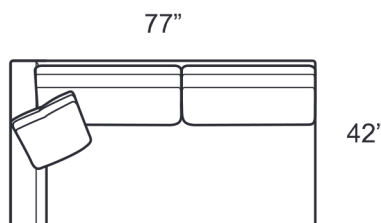

1550-GAB Grand Sofa

1550-G2B Grand Sofa

1550-LOB Armless Loveseat

1550-O2B Large Ottoman
1550-20B Storage Ottoman

1550-SAB Sofa

1550-SLB LAF Sofa

1550-SRB RAF Sofa

Style Information:
 Arm Height: 25"
 Back Height: 25"
 Seat Height: 17"
 Seat Depth: 24"
 Blend Down Seat/Backs
 18" Boxed Blend Down
 Toss Pillows
 Not to scale