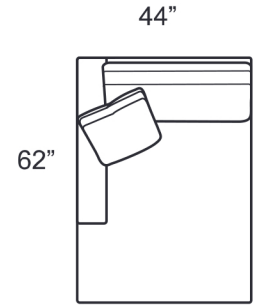

SALVADOR SERIES

HIGH FASHION
HOME

1550-CLB LAF Chaise

1550-CRB RAF Chaise

1550-C2B Chair & 1/2

1550-DLB LAF Daybed

1550-DRB RAF Daybed

1550-EEB Corner

1550-GAB Grand Sofa

1550-G2B Grand Sofa

1550-LOB Armless Loveseat

1550-O2B Large Ottoman
1550-20B Storage Ottoman

1550-SAB Sofa

1550-SLB LAF Sofa

1550-SRB RAF Sofa

Style Information:
 Arm Height: 25"
 Back Height: 25"
 Seat Height: 17"
 Seat Depth: 24"
 Blend Down Seat/Backs
 18" Boxed Blend Down
 Toss Pillows
 Not to scale