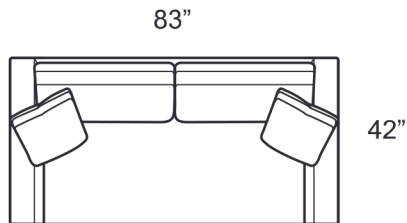

1550-GAB Grand Sofa

1550-G2B Grand Sofa

1550-LOB Armless Loveseat

1550-O2B Large Ottoman
1550-20B Storage Ottoman

1550-SAB Sofa

1550-SLB LAF Sofa

1550-SRB RAF Sofa

Style Information:
 Arm Height: 25"
 Back Height: 25"
 Seat Height: 17"
 Seat Depth: 24"
 Blend Down Seat/Backs
 18" Boxed Blend Down
 Toss Pillows
 Not to scale