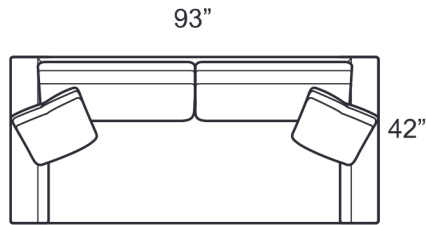

SALVADOR SERIES

HIGH FASHION
HOME

1550-CLB LAF Chaise

1550-CRB RAF Chaise

1550-C2B Chair & 1/2

1550-DLB LAF Daybed

1550-DRB RAF Daybed

1550-EEB Corner

1550-GAB Grand Sofa

1550-G2B Grand Sofa

1550-LOB Armless Loveseat

1550-O2B Large Ottoman
1550-20B Storage Ottoman

1550-SAB Sofa

1550-SLB LAF Sofa

1550-SRB RAF Sofa

Style Information:
 Arm Height: 25"
 Back Height: 25"
 Seat Height: 17"
 Seat Depth: 24"
 Blend Down Seat/Backs
 18" Boxed Blend Down
 Toss Pillows
 Not to scale