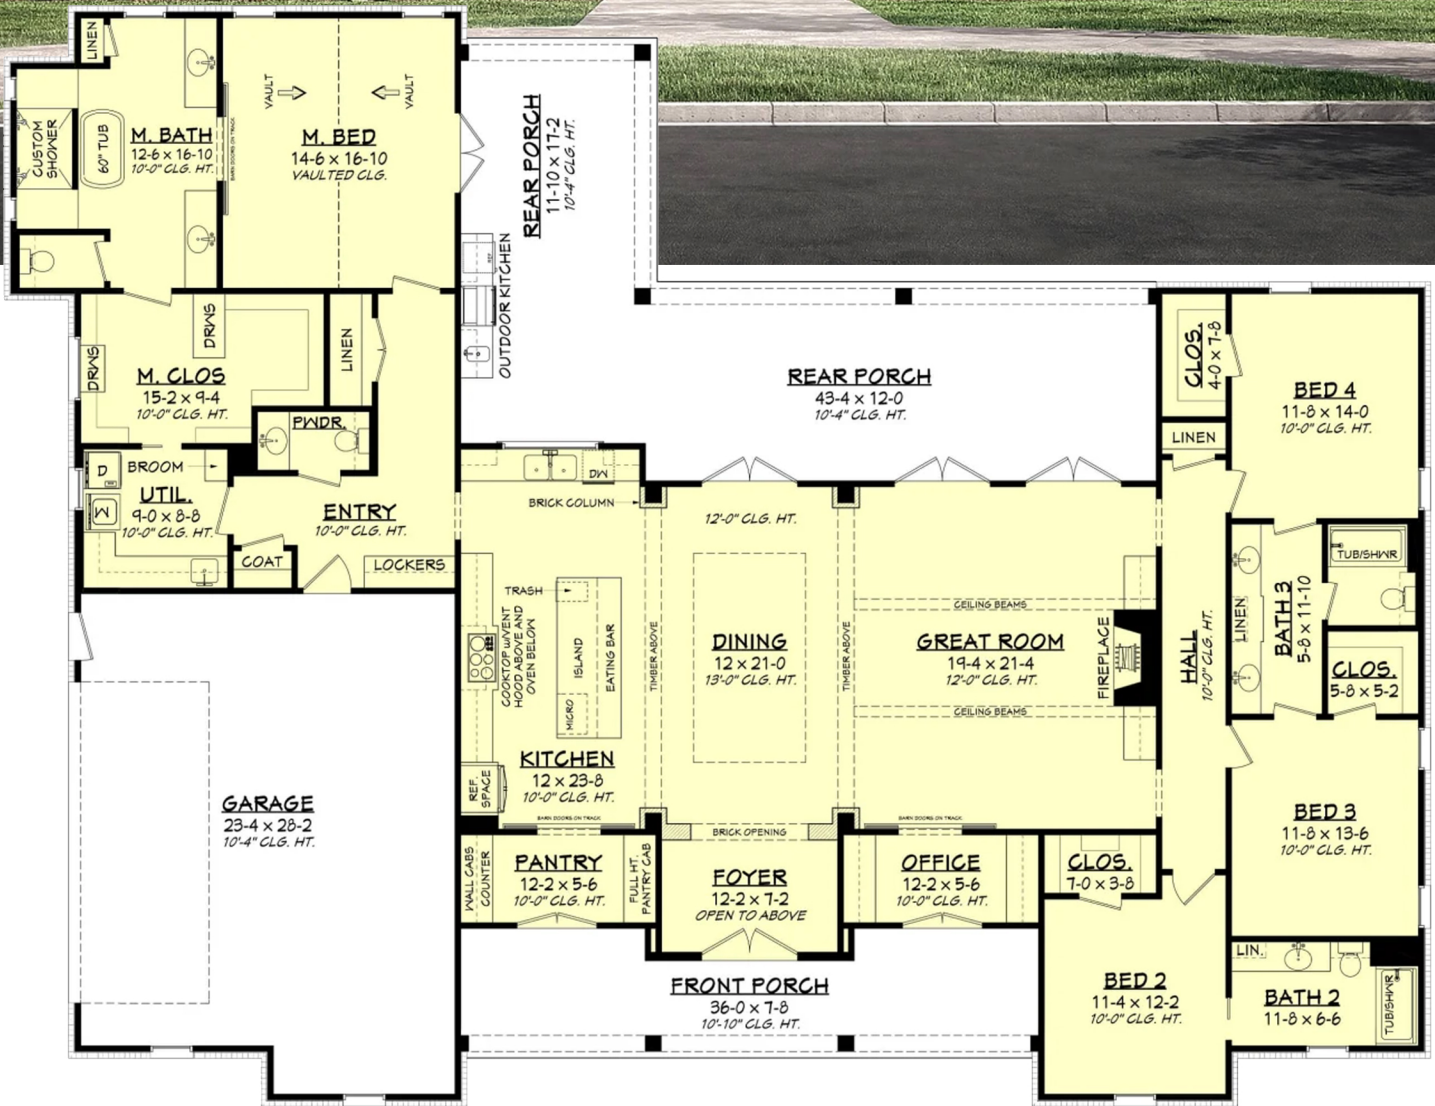

Designing Homes
HOUSE PLAN ZONE
 Building Relationships

Woodville Landing House Plan

3076

3076 Sq Ft.

4 Bedrooms

3.5 Bathrooms

1 Stories

88-0 Width

67-8 Depth

Phone: 601.336.3254 sales@hpzplans.com

www.hpzplans.com/products/woodville-landing-house-plan