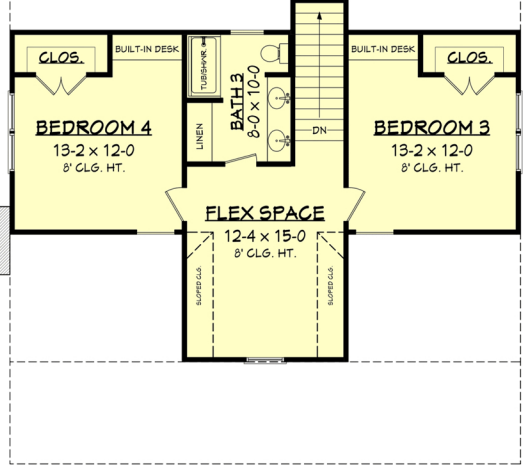

Designing Homes
HOUSE PLAN ZONE
 Building Relationships

OPT. STORAGE
 9-10 x 4-4

OPTIONAL CARPORT
 21-0 x 21-0
 (INCLUDED WITH PLANS)
 (WIDTH / DEPTH OF HOUSE DOES NOT
 INCLUDE OPTIONAL CARPORT)

Sycamore Lane House Plan

2533

- 2533 Sq Ft.
- 4 Bedrooms
- 3 Bathrooms
- 2 Stories
- 42-0 Width
- 60-8 Depth

Phone: 601.336.3254 sales@hpzplans.com

www.hpzplans.com/products/sycamore-lane-house-plan