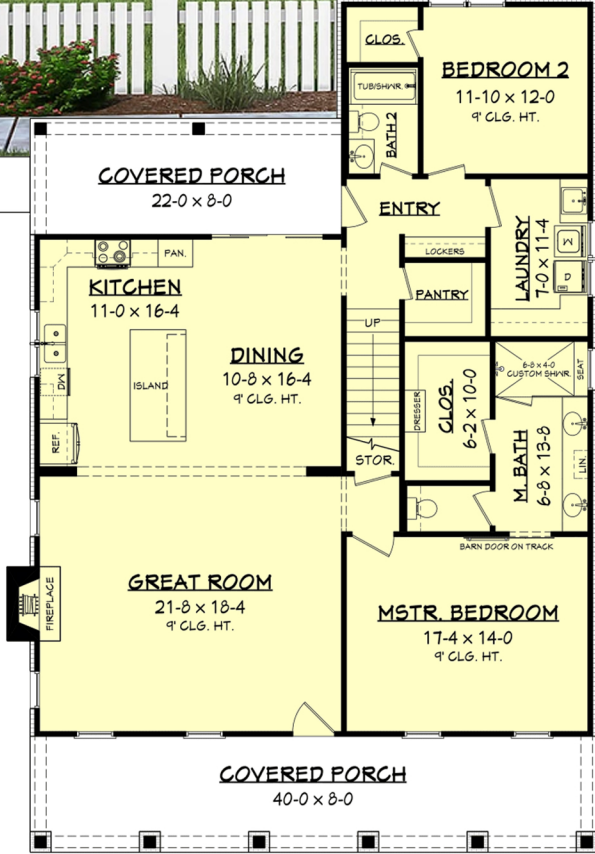

Designing Homes
HOUSE PLAN ZONE
 Building Relationships

OPT. STORAGE
 9-10 x 4-4

OPTIONAL CARPORT
 21-0 x 21-0
 (INCLUDED WITH PLANS)
 (WIDTH / DEPTH OF HOUSE DOES NOT
 INCLUDE OPTIONAL CARPORT)

Sycamore Lane House Plan

2533

- 2533 Sq Ft.
- 4 Bedrooms
- 3 Bathrooms
- 2 Stories
- 42-0 Width
- 60-8 Depth

Phone: 601.336.3254 sales@hpzplans.com

www.hpzplans.com/products/sycamore-lane-house-plan