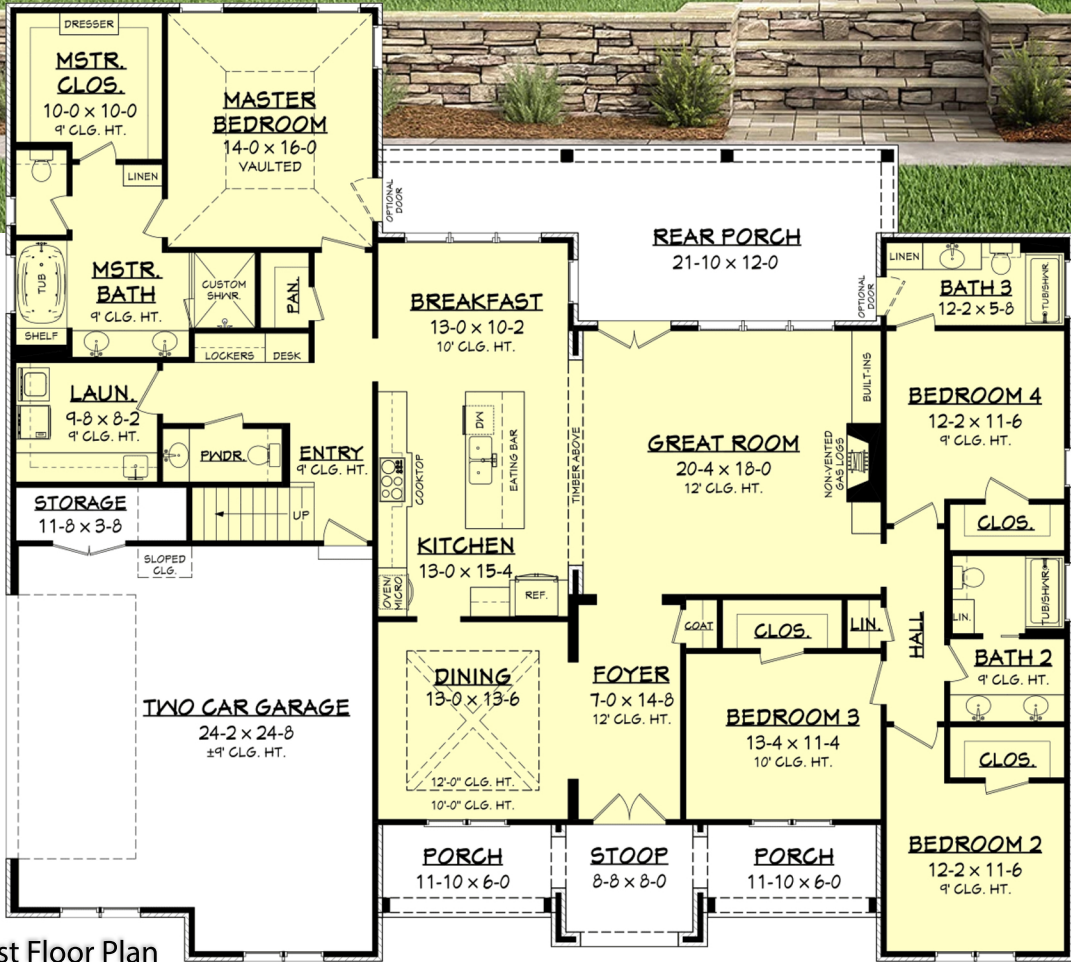

Designing Homes
HOUSE PLAN ZONE
 Building Relationships

First Floor Plan

Bonus Floor Plan

Square footage does not include bonus room.

Canyon Lane House Plan

2751

- 🏠 2751 Sq Ft.
- 🏠 1.5 Stories
- 🛏️ 4 Bedrooms
- 📏 72-2 Width
- 🚿 3.5 Bathrooms
- 📏 64-8 Depth