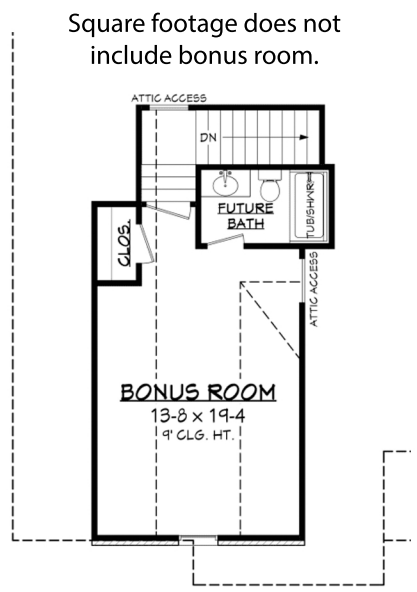

Designing Homes
HOUSE PLAN ZONE
 Building Relationships

First Floor Plan

Bonus Floor Plan

Square footage does not include bonus room.

Canyon Lane House Plan

2751

- 🏠 2751 Sq Ft.
- 🏠 1.5 Stories
- 🛏️ 4 Bedrooms
- 📏 72-2 Width
- 🚿 3.5 Bathrooms
- 📏 64-8 Depth