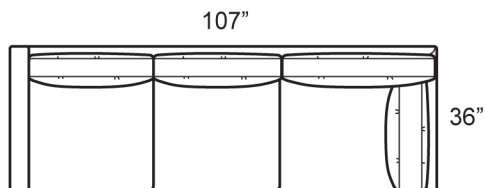

1910-EEB Corner

1910-LOB Armless Loveseat

1910-PAB Apt Sofa
1910-PALB LTH Apt Sofa

1910-PLB Apt Sofa
1910-PLLB LTH Apt Sofa

1910-PRB Apt Sofa
1910-PRLB LTH Apt Sofa

1910-SAB Sofa
1910-SALB LTH Sofa

1910-XLB LAF Corner Sofa

1910-XRB RAF Corner Sofa

STYLE INFORMATION

Overall Height: 32
Arm Height: 24
Delivery Height: 28
Seat Height: 17
Seat Depth: 22
Blend Down Seats and Backs
Not to Scale