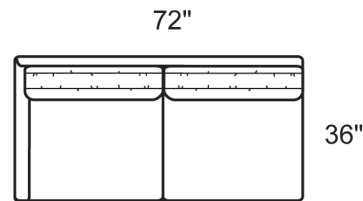

MIA SERIES

HIGH FASHION
HOME

1910-AOB Armless Chair

1910-CAB Chair
1910-CSB Swivel Chair
1910-CSLB LTH Swivel Chair

1910-CLB LAF Chaise
1910-CLLB LTH LAF Chaise

1910-CRB RAF Chaise
1910-CRLB LTH RAF Chaise

1910-EEB Corner

1910-LOB Armless Loveseat

1910-PAB Apt Sofa
1910-PALB LTH Apt Sofa

1910-PLB Apt Sofa
1910-PLLB LTH Apt Sofa

1910-PRB Apt Sofa
1910-PRLB LTH Apt Sofa

1910-SAB Sofa
1910-SALB LTH Sofa

1910-XLB LAF Corner Sofa

1910-XRB RAF Corner Sofa

STYLE INFORMATION

Overall Height: 32
Arm Height: 24
Delivery Height: 28
Seat Height: 17
Seat Depth: 22
Blend Down Seats and Backs
Not to Scale