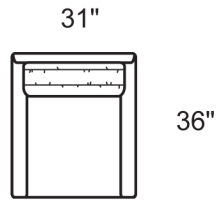

MIA SERIES

HIGH FASHION
HOME

1910-AOB Armless Chair

1910-CAB Chair
1910-CSB Swivel Chair
1910-CSLB LTH Swivel Chair

1910-CLB LAF Chaise
1910-CLLB LTH LAF Chaise

1910-CRB RAF Chaise
1910-CRLB LTH RAF Chaise

1910-EEB Corner

1910-LOB Armless Loveseat

1910-PAB Apt Sofa
1910-PALB LTH Apt Sofa

1910-PLB Apt Sofa
1910-PLLB LTH Apt Sofa

1910-PRB Apt Sofa
1910-PRLB LTH Apt Sofa

1910-SAB Sofa
1910-SALB LTH Sofa

1910-XLB LAF Corner Sofa

1910-XRB RAF Corner Sofa

STYLE INFORMATION

Overall Height: 32
Arm Height: 24
Delivery Height: 28
Seat Height: 17
Seat Depth: 22
Blend Down Seats and Backs
Not to Scale