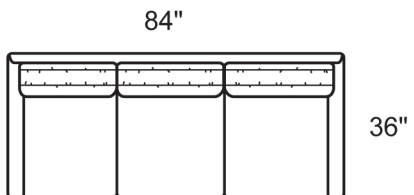

1910-EEB Corner

1910-LOB Armless Loveseat

1910-PAB Apt Sofa
1910-PALB LTH Apt Sofa

1910-PLB Apt Sofa
1910-PLLB LTH Apt Sofa

1910-PRB Apt Sofa
1910-PRLB LTH Apt Sofa

1910-SAB Sofa
1910-SALB LTH Sofa

1910-XLB LAF Corner Sofa

1910-XRB RAF Corner Sofa

STYLE INFORMATION

Overall Height: 32
Arm Height: 24
Delivery Height: 28
Seat Height: 17
Seat Depth: 22
Blend Down Seats and Backs
Not to Scale