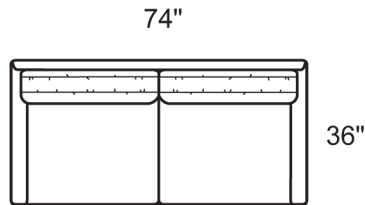

MIA SERIES

HIGH FASHION
HOME

1910-AOB Armless Chair

1910-CAB Chair
1910-CSB Swivel Chair
1910-CSLB LTH Swivel Chair

1910-CLB LAF Chaise
1910-CLLB LTH LAF Chaise

1910-CRB RAF Chaise
1910-CRLB LTH RAF Chaise

1910-EEB Corner

1910-LOB Armless Loveseat

1910-PAB Apt Sofa
1910-PALB LTH Apt Sofa

1910-PLB Apt Sofa
1910-PLLB LTH Apt Sofa

1910-PRB Apt Sofa
1910-PRLB LTH Apt Sofa

1910-SAB Sofa
1910-SALB LTH Sofa

1910-XLB LAF Corner Sofa

1910-XRB RAF Corner Sofa

STYLE INFORMATION

Overall Height: 32
Arm Height: 24
Delivery Height: 28
Seat Height: 17
Seat Depth: 22
Blend Down Seats and Backs
Not to Scale