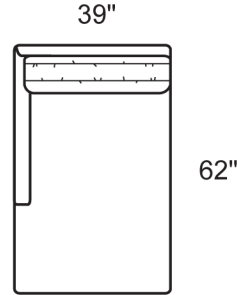

MIA SERIES

HIGH FASHION
HOME

1910-AOB Armless Chair

1910-CAB Chair
1910-CSB Swivel Chair
1910-CSLB LTH Swivel Chair

1910-CLB LAF Chaise
1910-CLLB LTH LAF Chaise

1910-CRB RAF Chaise
1910-CRLB LTH RAF Chaise

1910-EEB Corner

1910-LOB Armless Loveseat

1910-PAB Apt Sofa
1910-PALB LTH Apt Sofa

1910-PLB Apt Sofa
1910-PLLB LTH Apt Sofa

1910-PRB Apt Sofa
1910-PRLB LTH Apt Sofa

1910-SAB Sofa
1910-SALB LTH Sofa

1910-XLB LAF Corner Sofa

1910-XRB RAF Corner Sofa

STYLE INFORMATION

Overall Height: 32
Arm Height: 24
Delivery Height: 28
Seat Height: 17
Seat Depth: 22
Blend Down Seats and Backs
Not to Scale