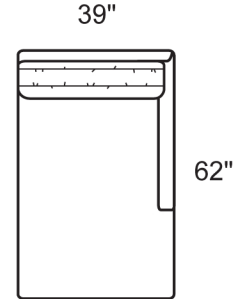

1910-CRB RAF Chaise
1910-CRLB LTH RAF Chaise