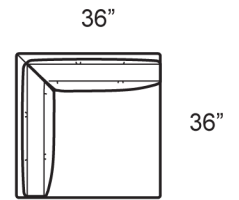

MIA SERIES

HIGH FASHION
HOME

1910-AOB Armless Chair

1910-CAB Chair
1910-CSB Swivel Chair
1910-CSLB LTH Swivel Chair

1910-CLB LAF Chaise
1910-CLLB LTH LAF Chaise

1910-CRB RAF Chaise
1910-CRLB LTH RAF Chaise

1910-XRB RAF Corner Sofa

STYLE INFORMATION

Overall Height: 32
Arm Height: 24
Delivery Height: 28
Seat Height: 17
Seat Depth: 22
Blend Down Seats and Backs
Not to Scale