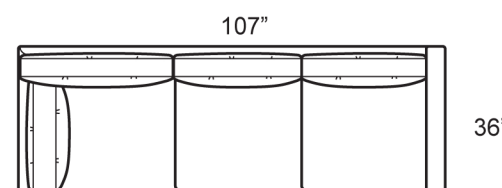

1910-EEB Corner

1910-LOB Armless Loveseat

1910-PAB Apt Sofa
1910-PALB LTH Apt Sofa

1910-PLB Apt Sofa
1910-PLLB LTH Apt Sofa

1910-PRB Apt Sofa
1910-PRLB LTH Apt Sofa

1910-SAB Sofa
1910-SALB LTH Sofa

1910-XLB LAF Corner Sofa

1910-XRB RAF Corner Sofa

STYLE INFORMATION

Overall Height: 32
Arm Height: 24
Delivery Height: 28
Seat Height: 17
Seat Depth: 22
Blend Down Seats and Backs
Not to Scale