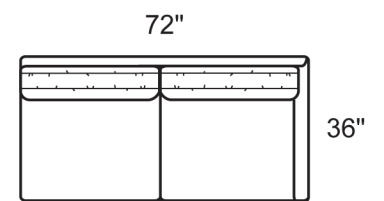

1910-EEB Corner

1910-LOB Armless Loveseat

1910-PAB Apt Sofa
1910-PALB LTH Apt Sofa

1910-PLB Apt Sofa
1910-PLLB LTH Apt Sofa

1910-PRB Apt Sofa
1910-PRLB LTH Apt Sofa

1910-SAB Sofa
1910-SALB LTH Sofa

1910-XLB LAF Corner Sofa

1910-XRB RAF Corner Sofa

STYLE INFORMATION

Overall Height: 32
Arm Height: 24
Delivery Height: 28
Seat Height: 17
Seat Depth: 22
Blend Down Seats and Backs
Not to Scale