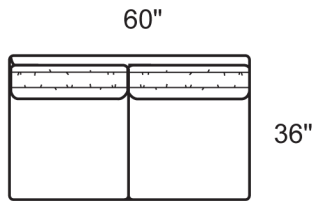

MIA SERIES

HIGH FASHION
HOME

1910-AOB Armless Chair

1910-CAB Chair
1910-CSB Swivel Chair
1910-CSLB LTH Swivel Chair

1910-CLB LAF Chaise
1910-CLLB LTH LAF Chaise

1910-CRB RAF Chaise
1910-CRLB LTH RAF Chaise

1910-EEB Corner

1910-LOB Armless Loveseat

1910-PAB Apt Sofa
1910-PALB LTH Apt Sofa

1910-PLB Apt Sofa
1910-PLLB LTH Apt Sofa

1910-PRB Apt Sofa
1910-PRLB LTH Apt Sofa

1910-SAB Sofa
1910-SALB LTH Sofa

1910-XLB LAF Corner Sofa

1910-XRB RAF Corner Sofa

STYLE INFORMATION

Overall Height: 32
Arm Height: 24
Delivery Height: 28
Seat Height: 17
Seat Depth: 22
Blend Down Seats and Backs
Not to Scale