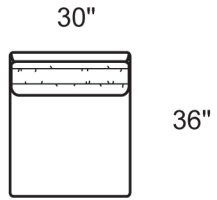

MIA SERIES

HIGH FASHION
HOME

1910-AOB Armless Chair

1910-CAB Chair
1910-CSB Swivel Chair
1910-CSLB LTH Swivel Chair

1910-CLB LAF Chaise
1910-CLLB LTH LAF Chaise

1910-CRB RAF Chaise
1910-CRLB LTH RAF Chaise

1910-EEB Corner

1910-LOB Armless Loveseat

1910-PAB Apt Sofa
1910-PALB LTH Apt Sofa

1910-PLB Apt Sofa
1910-PLLB LTH Apt Sofa

1910-PRB Apt Sofa
1910-PRLB LTH Apt Sofa

1910-SAB Sofa
1910-SALB LTH Sofa

1910-XLB LAF Corner Sofa

1910-XRB RAF Corner Sofa

STYLE INFORMATION

Overall Height: 32
Arm Height: 24
Delivery Height: 28
Seat Height: 17
Seat Depth: 22
Blend Down Seats and Backs
Not to Scale