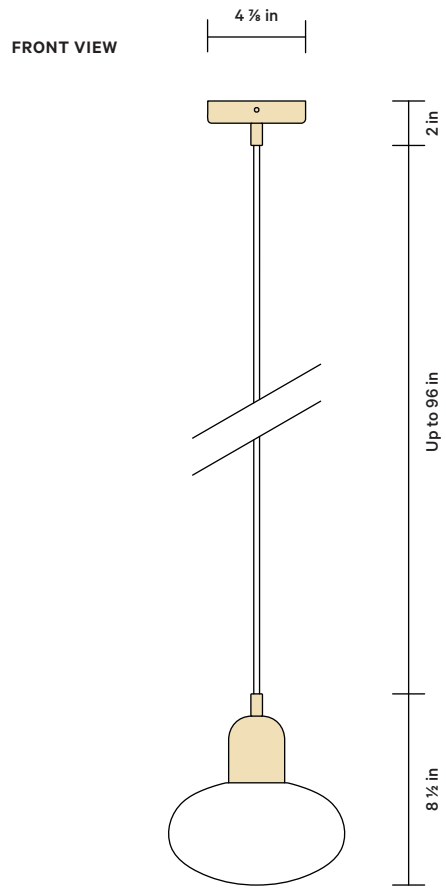

In Common With

BOTTOM VIEW

Each mushroom diffuser is mold-blown by humans, so they're all individuals. While the same size and shape, they are not identical.

DETAILS

Materials	Steel, Brass, Glass
Bulbs Included	E12 / 110 V / 5.0 W / 550 lm / 2700 K Dimmable
Lead Time	2 Weeks
Max Wattage	10 W
Certifications	 

BASE FINISH OPTIONS

- Black
- Bone
- Oxide Red
- Reed Green
- Peach
- Brass
- Patina Brass

NOTES

1. Comes with 8 feet of black or white rubber cord that can be cut to your desired length on-site