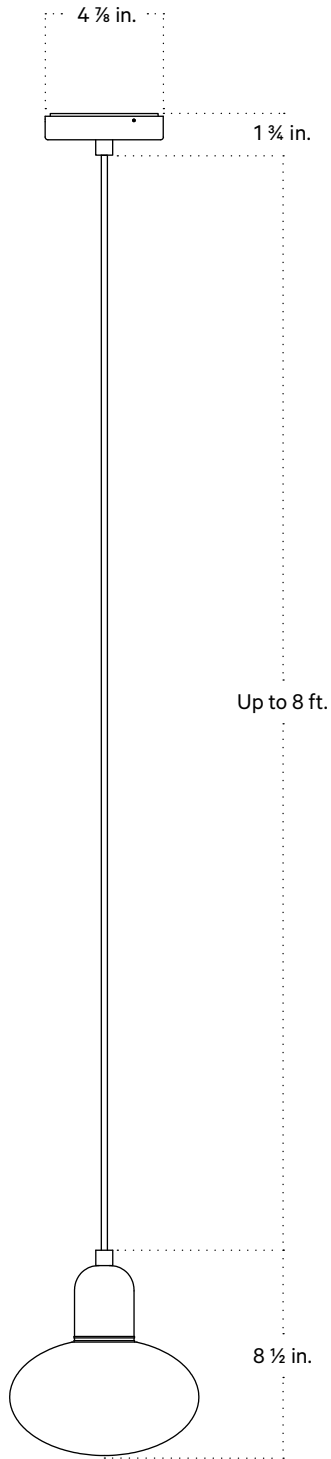

Front View

Bottom View

Isometric View