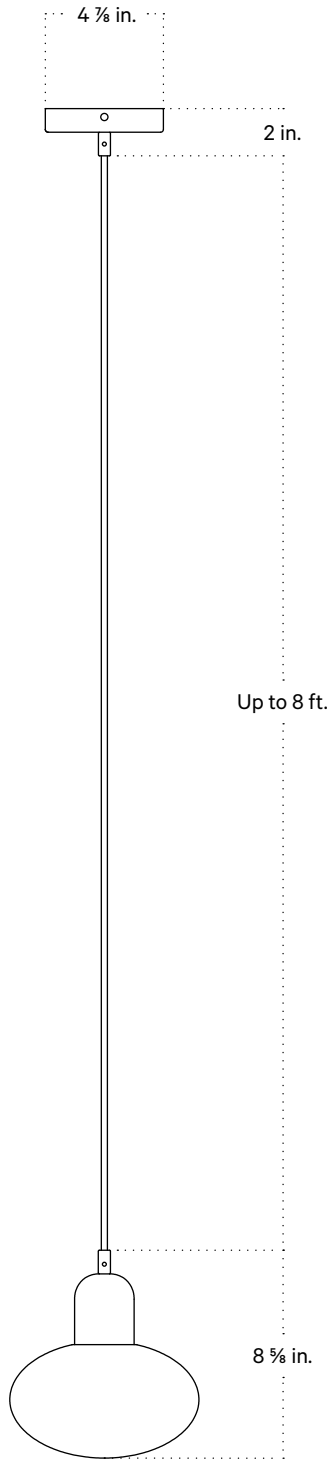

Mushroom Pendant

Technical Specifications

Materials	Steel or brass, glass
Product weight	3 lbs
Lead time	Painted metal: 3 days Brass: 2 weeks
Bulbs included (1)	E12 / 110 V / 5.0 W / 550 lm 2700 K / dimmable
Dimmer	TRIAC
Suspension type	Nylon Cord
Max wattage	10 W
Certifications	UL listed, damp-rated

Notes

1. This fixture comes with 8 feet of cord that can be shortened at time of installation.
2. Pendants in black, oxide red, reed green, or peach finish come with a black cord.
3. Pendants in bone come with a white cord.
4. Pendants in brass, patina brass, blackened brass, or pewter come with a chocolate brown fabric cord.
5. Custom cord color can be specified for an additional cost; please inquire.
6. This fixture can be installed on a vaulted or sloped ceiling.

Updated January 3, 2024

Front View

Bottom View

Isometric View

Mushroom Pendant, Outdoor Rated

Technical Specifications

Materials	Steel or brass, glass
Product weight	3 lbs
Lead time	2 weeks
Bulbs included (1)	E12 / 110 V / 5.0 W / 550 lm 2700 K / dimmable
Dimmer	TRIAC
Suspension type	Cord
Max wattage	10 W
Certifications	UL listed, wet-rated