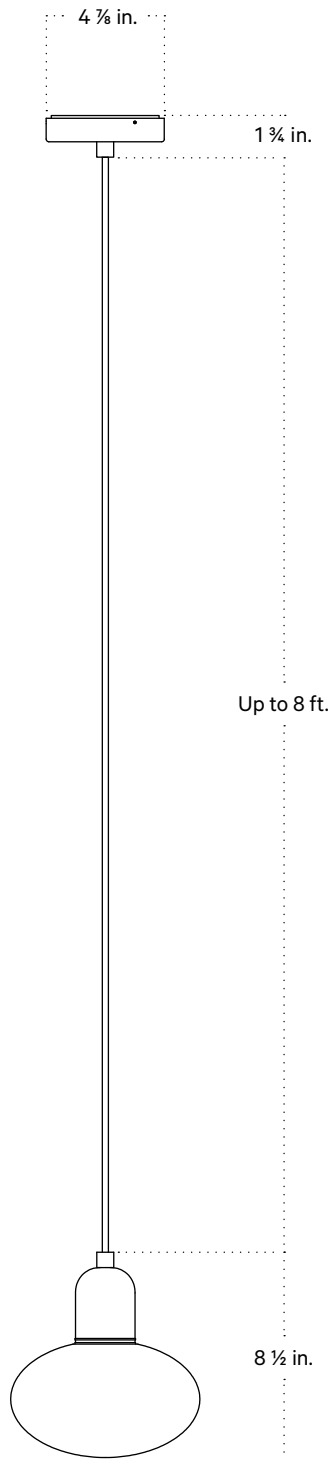

## Technical Specifications

Materials	Steel or brass, glass
Product weight	3 lbs
Lead time	Painted metal: 3 days Brass: 2 weeks
Bulbs included (1)	E12 / 110 V / 5.0 W / 550 lm 2700 K / dimmable
Dimmer	TRIAC
Suspension type	Nylon Cord
Max wattage	10 W
Certifications	UL listed, damp-rated

## Notes

1. This fixture comes with 8 feet of cord that can be shortened at time of installation.
2. Pendants in black, oxide red, reed green, or peach finish come with a black cord.
3. Pendants in bone come with a white cord.
4. Pendants in brass, patina brass, blackened brass, or pewter come with a chocolate brown fabric cord.
5. Custom cord color can be specified for an additional cost; please inquire.
6. This fixture can be installed on a vaulted or sloped ceiling.

Updated January 3, 2024

Front View

Bottom View

Isometric View