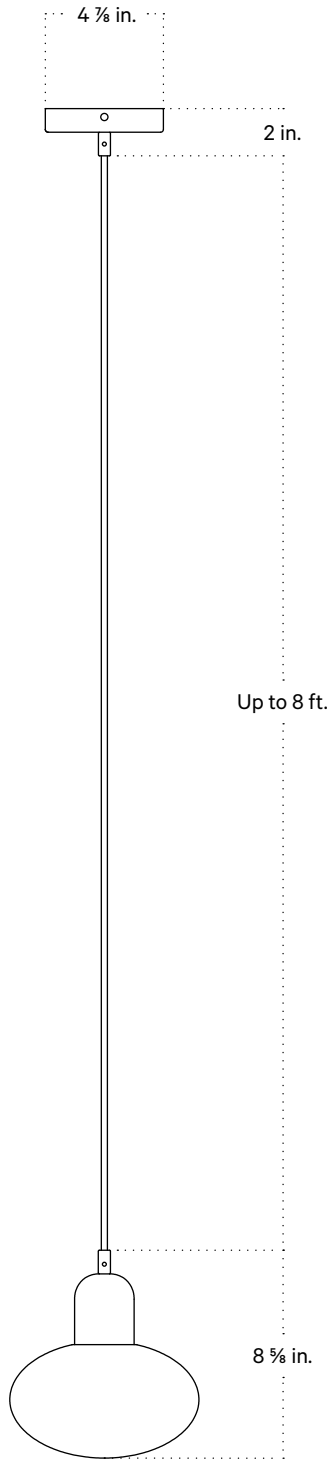

## Technical Specifications

Materials	Steel or brass, glass
Product weight	3 lbs
Lead time	Painted metal: 3 days Brass: 2 weeks
Bulbs included (1)	E12 / 110 V / 5.0 W / 550 lm 2700 K / dimmable
Dimmer	TRIAC
Suspension type	Nylon Cord
Max wattage	10 W
Certifications	UL listed, damp-rated

## Notes

1. This fixture comes with 8 feet of cord that can be shortened at time of installation.
2. Pendants in black, oxide red, reed green, or peach finish come with a black cord.
3. Pendants in bone come with a white cord.
4. Pendants in brass, patina brass, blackened brass, or pewter come with a chocolate brown fabric cord.
5. Custom cord color can be specified for an additional cost; please inquire.
6. This fixture can be installed on a vaulted or sloped ceiling.

Updated January 3, 2024

Front View

Bottom View

Isometric View