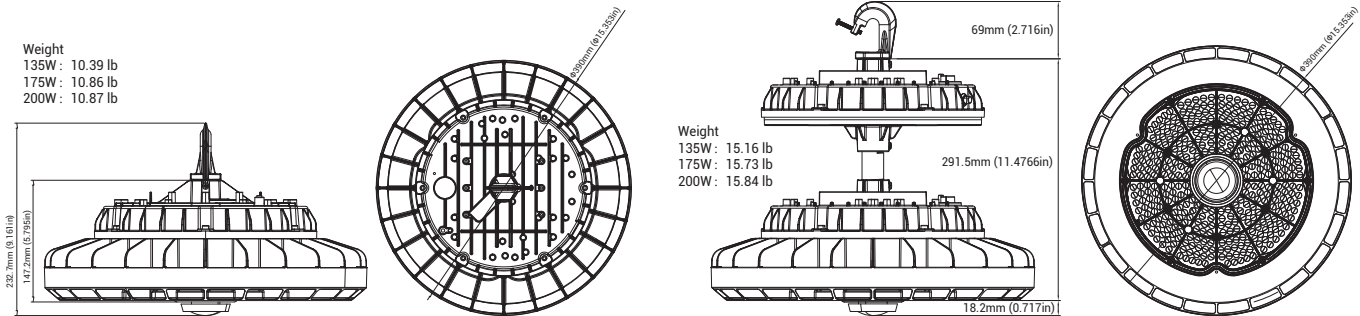

Emergency Battery

16W 2000lm 90min

Housing

Symmetrical design for consistent installed results. A large number of heat sinks for maximum heat dissipation. Combined with sensor detect added into the system, more energy would be saved and pretty less maintenance than MH technology.

DIMENSIONS

unit: mm/inch

© 2019 Selser Lighting Products All rights reserved.

Due to our continued efforts to improve our products, product specifications are subject to change without notice. Selser Lighting Products reserves the right to make changes in specifications and/or to discontinue any product at any time without notice or obligation and will not be liable for any consequences resulting from the use of this publication.