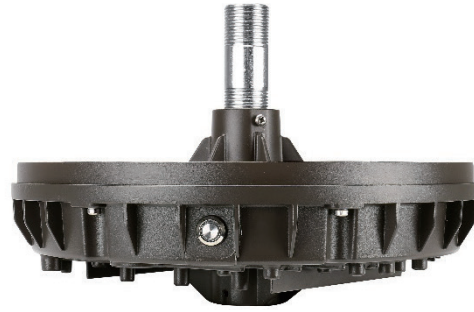

GRHB04	Cat. #		SELSER™ LIGHTING PRODUCTS
	Job	Type	
			Approvals

MOUNTING OPTIONS

Mounting

Suitable for Hook or 3/4" Conduit pendant.

Motion Sensor

Optional motion sensor allows for security and energy saving.

Emergency Battery

16W 2000lm 90min

Housing

Symmetrical design for consistent installed results. A large number of heat sinks for maximum heat dissipation. Combined with sensor detect added into the system, more energy would be saved and pretty less maintenance than MH technology.

DIMENSIONS

unit: mm/inch

© 2019 Selser Lighting Products All rights reserved.

Due to our continued efforts to improve our products, product specifications are subject to change without notice. Selser Lighting Products reserves the right to make changes in specifications and/or to discontinue any product at any time without notice or obligation and will not be liable for any consequences resulting from the use of this publication.

Selser Lighting Products
Po Box 45160
Baton Rouge, La. 70895
Phone # (225) 412-0025

ACCESSORIES

Motion Sensor

Integrated motion sensor available for on/off and dimming control for maximum energy savings.