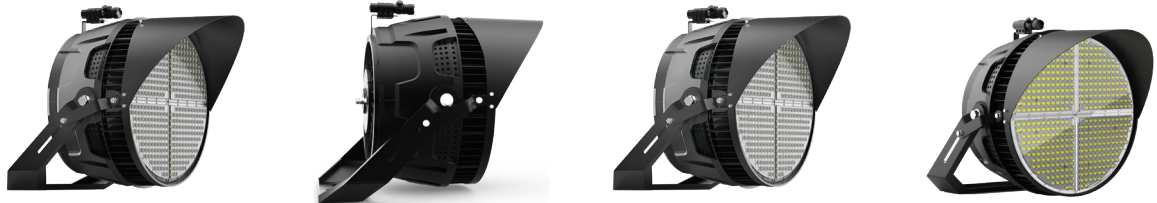

**SELSER™**  
LIGHTING PRODUCTS

<b>GRFBPRO</b>	Cat. #	Type	<b>SELSE<sup>TM</sup></b> LIGHTING PRODUCTS
	Job		

The Selser Lighting Products FIELDBLASTER-PRO™ series is the ideal solution for professional caliber outdoor sports lighting with features designed with municipal, high school, collegiate and semi-professional outdoor sports venues in mind. Offering versatility for any outdoor sports including football, soccer, baseball, lacrosse and field hockey, the Field Blaster PRO LED luminaire delivers maintenance-free, professional sports lighting with a great return on investment.

**FEATURES**

- » Solid-state design means no moving parts and nothing to wear out or replace, providing maintenance-free operation for hundreds of thousands of hours.
- » IP66 Ingress Protection Rating. Rugged, weather-tight design ensures durability even in harsh environments.
- » Custom, integrated power supply operates at over 94% efficiency, ensuring lower temperature operation of the power supply and LEDs for fixture longevity and energy efficiency.
- » Optics Custom-engineered optics direct light precisely where needed while minimizing glare.
- » Precision Aiming Integrated laser mount provides ability to precisely aim the fixture.
- » IES files are available for all configurations Selser Lighting Products.
- » Customization control options available to provide operational flexibility, create dynamic lighting scenes and control color temperature tuning.
- » Ultra-low EMI noise generation eliminates interference with surrounding electrical systems.
- » Intelligent 0-10V dimming DMX, DALI (light control, ZigBee, wireless control optional)
- » Estimated 200,000-hour L70 LED lifespan based on IES LM-80 results and TM-21 calculations
- » Five Year Warranty