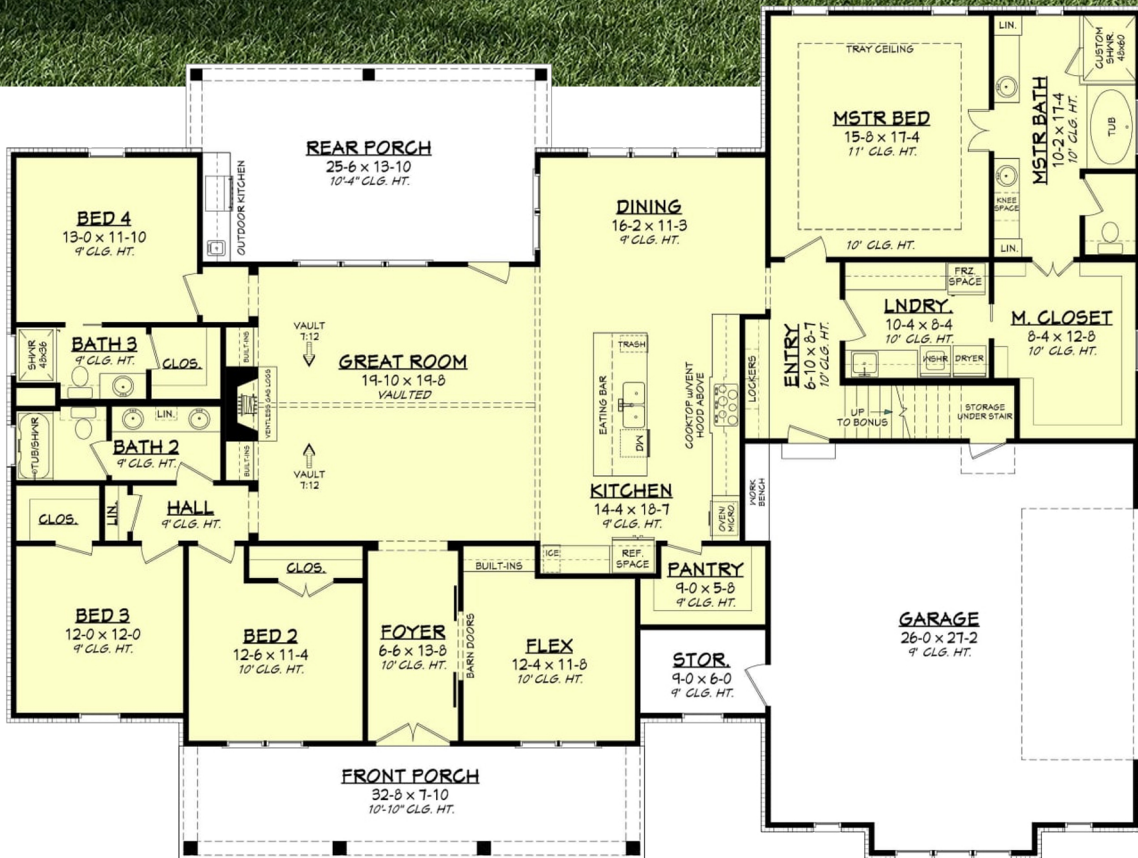

Designing Homes
HOUSE PLAN ZONE
 Building Relationships

First Floor Plan

Square footage does not include bonus room.

Bonus Floor Plan

Holly Crest House Plan

2832-S

2832 Sq Ft.

1.5 Stories

4 Bedrooms

80-10 Width

3 Bathrooms

60-6 Depth

Phone: 601.336.3254 sales@hpzplans.com

www.hpzplans.com/products/holly-crest-house-plan