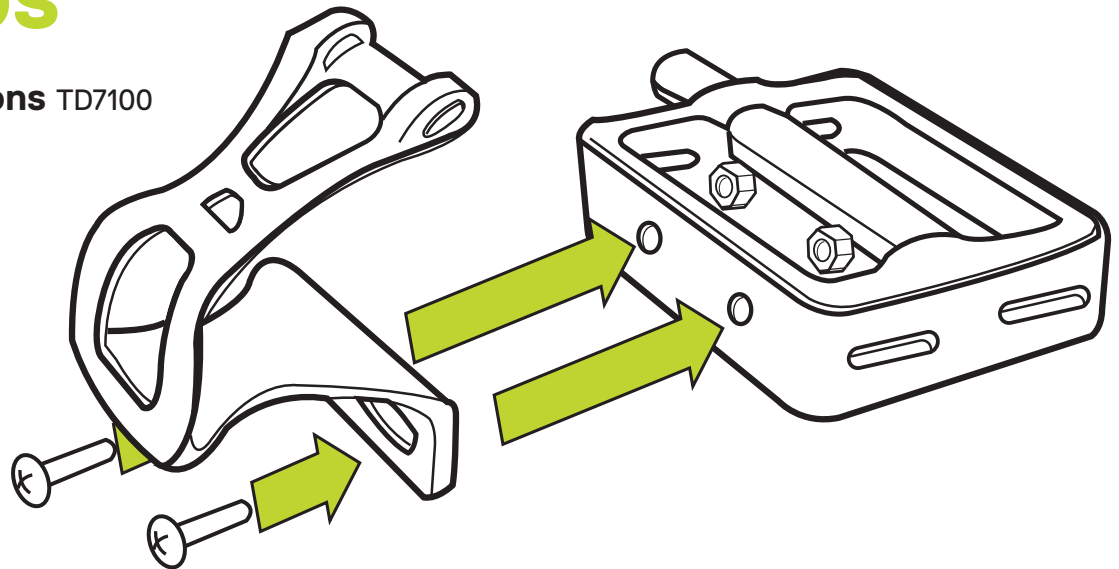

delta

Strapless Toe Clips

Assembly instructions TD7100

Tools Required

Phillips Head Screwdriver

WARNING

User should ensure complete familiarity with proper use of this product once installed.
Failure to remove feet from clips in some instances could result in loss of control leading to injury.