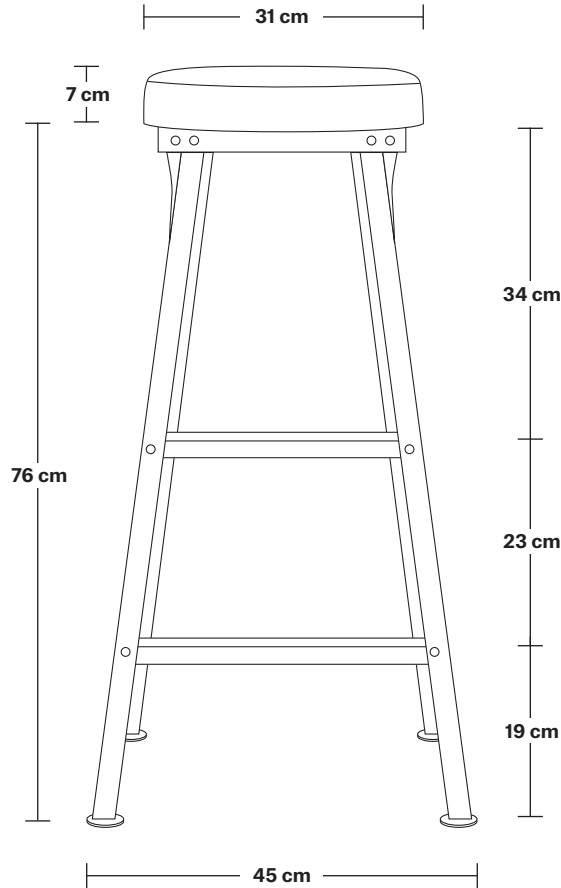

TALL

# Tall Real Leather & Metal Work Bar Stool - 32 Inch

Product Code: ST-TL-L

H: 83 cm x W: 45 cm x D: 45 cm

## SPECIFICATIONS

Our products are hand finished to ensure an authentic vintage look and therefore they may vary slightly from those shown in the images.

**Legs:** 4

**Seat:** Non-adjustable

**Weight:** 8.3 kg

## DIMENSIONS

Height: 83 cm / 32.6"

Width: 45 cm / 17.7"

Depth: 45 cm / 17.7"

INDUSTVILLE