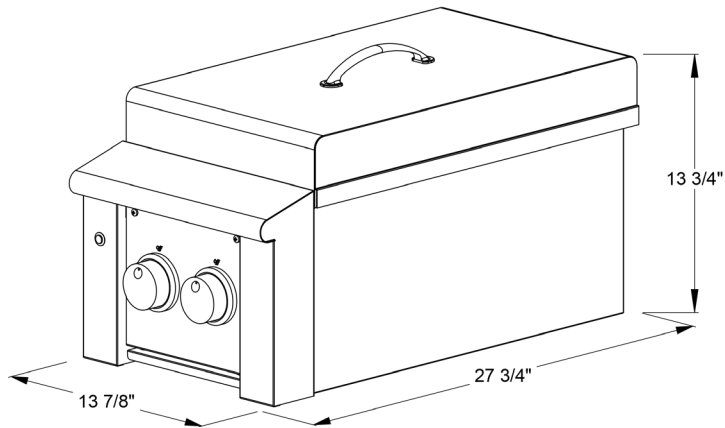

**Alturi Double Side Burner w/
LED Illumination**

SKU: ALT-SB2

NOTES

DISCLAIMER

We recommend adding a 1/4" (.25) to the inner dimension to ensure the unit fits properly in the build out.