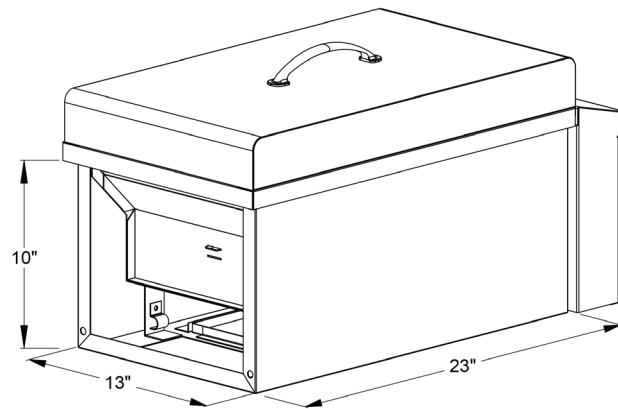

**Alturi Double Side Burner w/
LED Illumination**

SKU: ALT-SB2

NOTES

DISCLAIMER

We recommend adding a 1/4" (.25) to the inner dimension to ensure the unit fits properly in the build out.