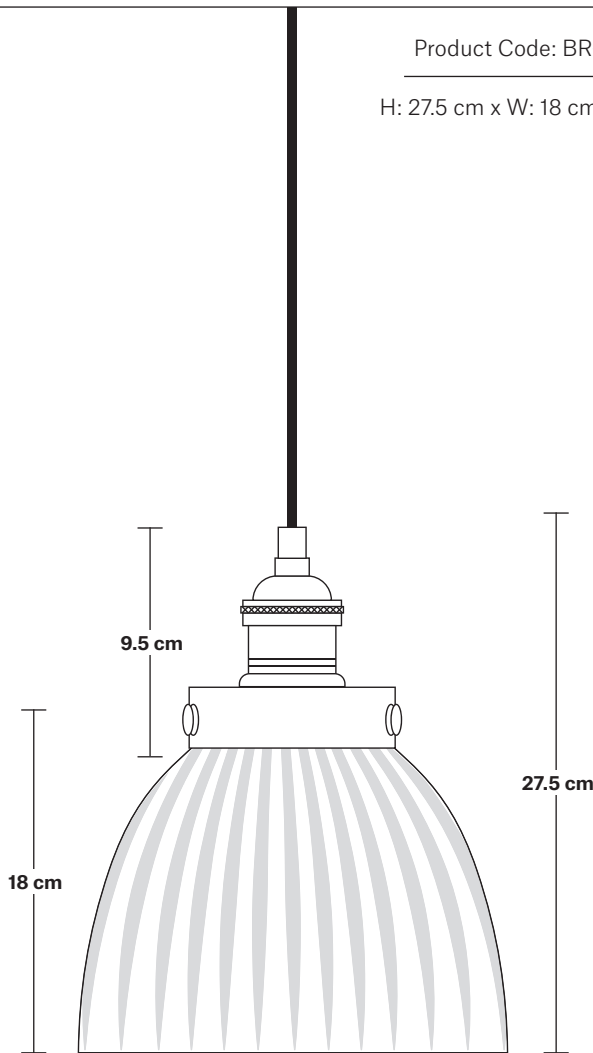

Brooklyn Glass Cone Pendant - 7 Inch

Product Code: BR-GLCP7

H: 27.5 cm x W: 18 cm x D: 18 cm

18 cm

SPECIFICATIONS

We meet all UK and EU lighting and safety regulations.

Our products are hand finished to ensure an authentic vintage look and therefore they may vary slightly from those shown in the images.

Ceiling Rose Diameter: 12 cm / 4.9"

Ceiling Rose Height: 2 cm / 0.8"

INDUSTVILLE

Brooklyn Large Cord Set ES E27 Bulb Holder

SPECIFICATIONS	INFORMATION	DIMENSIONS
<p>We meet all UK and EU lighting and safety regulations.</p>	<p>Product Code: BR-GLCS</p>	<p>H: 113 cm x W: 12 cm x D: 12 cm</p>
<p>Our products are hand finished to ensure an authentic vintage look and therefore they may vary slightly from those shown in the images.</p>	<p>Finishes: Brass, Pewter, Copper, Black.</p>	<p>Holder Diameter: 8 cm / 3.1"</p>
<p>Bulb required: Standard screw (E27) fitting, max 40W.</p>	<p>Ready to be installed, installation required.</p>	<p>Holder Height: 11 cm / 4.3"</p>
<p>Weight: 0.45 kg</p>	<p>Wall mount screws not included.</p>	<p>Ceiling Rose Diameter: 12 cm / 4.7"</p>
	<p>Flex: 1m Black Round Fabric Flex.</p>	<p>Ceiling Rose Height: 2 cm / 0.8"</p>
	<p>Ceiling Rose: Pewter.</p>	

18 cm

18 cm

5 cm

Glass Cone - 7 Inch

SPECIFICATIONS

We meet all UK and EU lighting and safety regulations.

Our products are hand finished to ensure an authentic vintage look and therefore they may vary slightly from those shown in the images.

Weight: 0.8 kg

INFORMATION

Product Code: GLC7-SO

Finishes: Glass.

DIMENSIONS

H: 18 cm x **W:** 18 cm x **D:** 18 cm

Shade Diameter: 18 cm / 7"

Shade Height: 18 cm / 7"