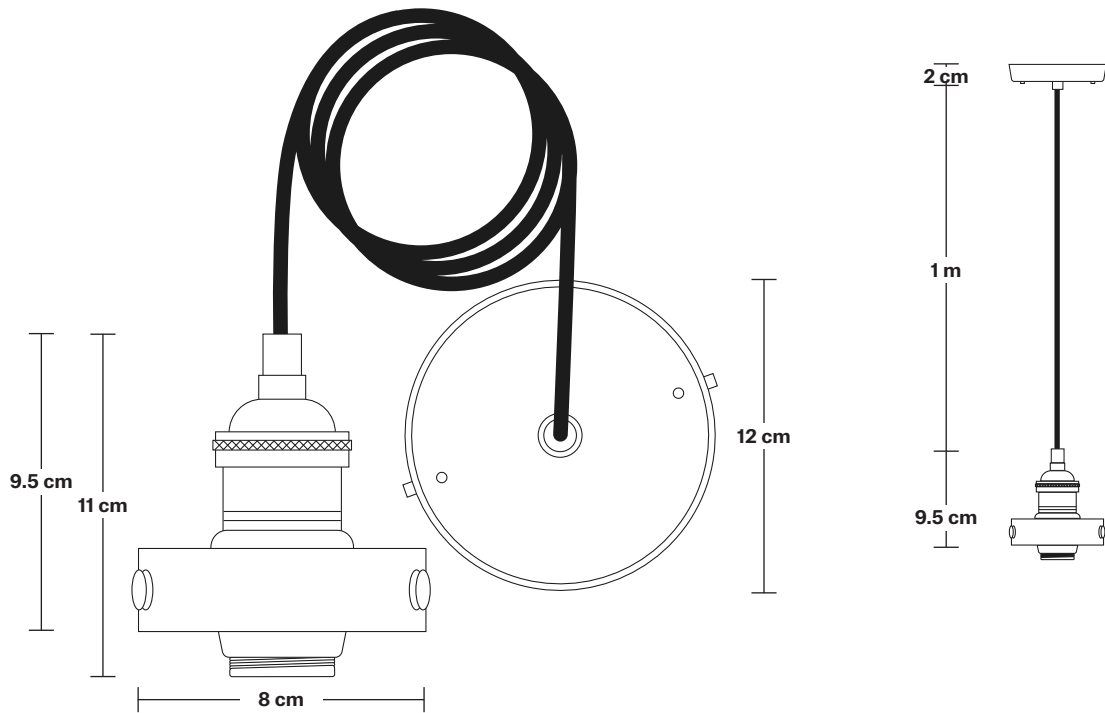

Brooklyn Glass Cone Pendant - 7 Inch

Product Code: BR-GLCP7

H: 27.5 cm x W: 18 cm x D: 18 cm

18 cm

SPECIFICATIONS

We meet all UK and EU lighting and safety regulations.

Our products are hand finished to ensure an authentic vintage look and therefore they may vary slightly from those shown in the images.

Holders available: Brass, Pewter, Copper.

Flex: 1m Black Round Fabric Flex.

Ceiling rose: Pewter.

DIMENSIONS

Shade Diameter: 18 cm / 7"

Shade Height (no holder): 18 cm / 7"

Holder Diameter: 7 cm / 2.7"

Holder Height: 10 cm / 3.9"

Ceiling Rose Diameter: 12 cm / 4.9"

Ceiling Rose Height: 2 cm / 0.8"

INDUSTVILLE

Brooklyn Large Cord Set ES E27 Bulb Holder

SPECIFICATIONS	INFORMATION	DIMENSIONS
<p>We meet all UK and EU lighting and safety regulations.</p>	<p>Product Code: BR-GLCS</p>	<p>H: 113 cm x W: 12 cm x D: 12 cm</p>
<p>Our products are hand finished to ensure an authentic vintage look and therefore they may vary slightly from those shown in the images.</p>	<p>Finishes: Brass, Pewter, Copper, Black.</p>	<p>Holder Diameter: 8 cm / 3.1"</p>
<p>Bulb required: Standard screw (E27) fitting, max 40W.</p>	<p>Ready to be installed, installation required.</p>	<p>Holder Height: 11 cm / 4.3"</p>
<p>Weight: 0.45 kg</p>	<p>Wall mount screws not included.</p>	<p>Ceiling Rose Diameter: 12 cm / 4.7"</p>
	<p>Flex: 1m Black Round Fabric Flex.</p>	<p>Ceiling Rose Height: 2 cm / 0.8"</p>
	<p>Ceiling Rose: Pewter.</p>	

18 cm

18 cm

5 cm

Glass Cone - 7 Inch

SPECIFICATIONS

We meet all UK and EU lighting and safety regulations.

Our products are hand finished to ensure an authentic vintage look and therefore they may vary slightly from those shown in the images.