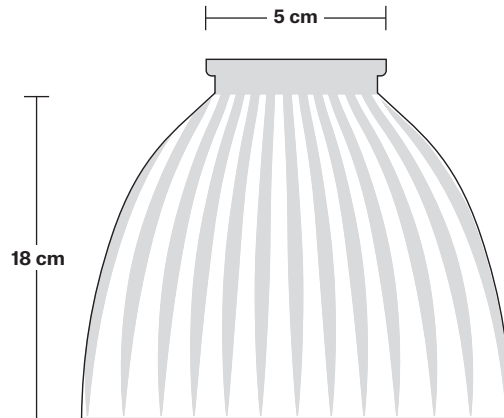

Brooklyn Glass Cone Pendant - 7 Inch

Product Code: BR-GLCP7

H: 27.5 cm x W: 18 cm x D: 18 cm

18 cm

SPECIFICATIONS

We meet all UK and EU lighting and safety regulations.

Our products are hand finished to ensure an authentic vintage look and therefore they may vary slightly from those shown in the images.

Ceiling Rose Diameter: 12 cm / 4.9"

Ceiling Rose Height: 2 cm / 0.8"

INDUSTVILLE

Brooklyn Large Cord Set ES E27 Bulb Holder

SPECIFICATIONS	INFORMATION	DIMENSIONS
<p>We meet all UK and EU lighting and safety regulations.</p>	<p>Product Code: BR-GLCS</p>	<p>H: 113 cm x W: 12 cm x D: 12 cm</p>
<p>Our products are hand finished to ensure an authentic vintage look and therefore they may vary slightly from those shown in the images.</p>	<p>Finishes: Brass, Pewter, Copper, Black.</p>	<p>Holder Diameter: 8 cm / 3.1"</p>
<p>Bulb required: Standard screw (E27) fitting, max 40W.</p>	<p>Ready to be installed, installation required.</p>	<p>Holder Height: 11 cm / 4.3"</p>
<p>Weight: 0.45 kg</p>	<p>Wall mount screws not included.</p>	<p>Ceiling Rose Diameter: 12 cm / 4.7"</p>
	<p>Flex: 1m Black Round Fabric Flex.</p>	<p>Ceiling Rose Height: 2 cm / 0.8"</p>
	<p>Ceiling Rose: Pewter.</p>	

18 cm

18 cm

5 cm

Glass Cone - 7 Inch

SPECIFICATIONS

We meet all UK and EU lighting and safety regulations.

Our products are hand finished to ensure an authentic vintage look and therefore they may vary slightly from those shown in the images.

Weight: 0.8 kg

INFORMATION

Product Code: GLC7-SO

Finishes: Glass.

DIMENSIONS

H: 18 cm x **W:** 18 cm x **D:** 18 cm

Shade Diameter: 18 cm / 7"

Shade Height: 18 cm / 7"