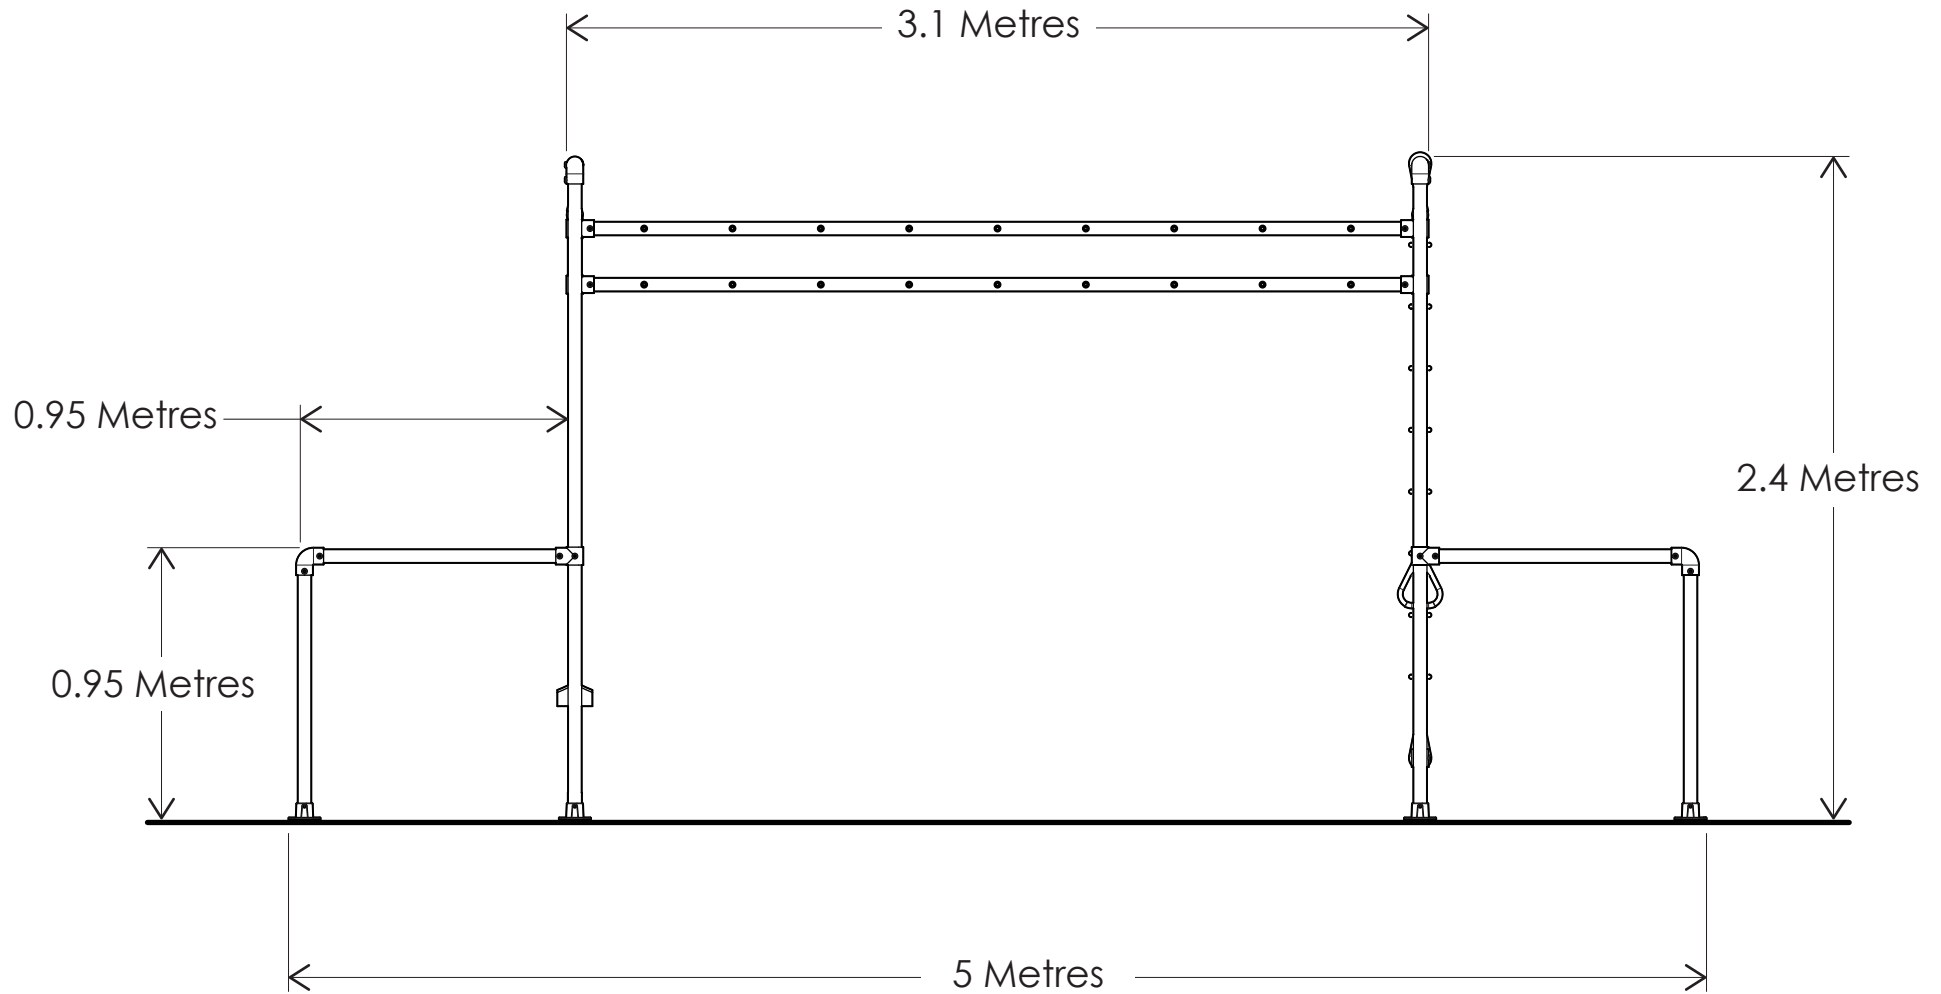

FUNKY MONKEY BARS® MARMOSET OVERALL DIMENSIONS

A minimum of 2.0 Metres clear fall zone is recommended around the elevated hanging points of your Funky Monkey Bars®.

SIDE VIEW
(not to scale)

FUNKY MONKEY BARS® MARMOSET OVERALL DIMENSIONS

A minimum of 2.0 Metres clear fall zone is recommended around the elevated hanging points of your Funky Monkey Bars®.

PLAN VIEW
(not to scale)