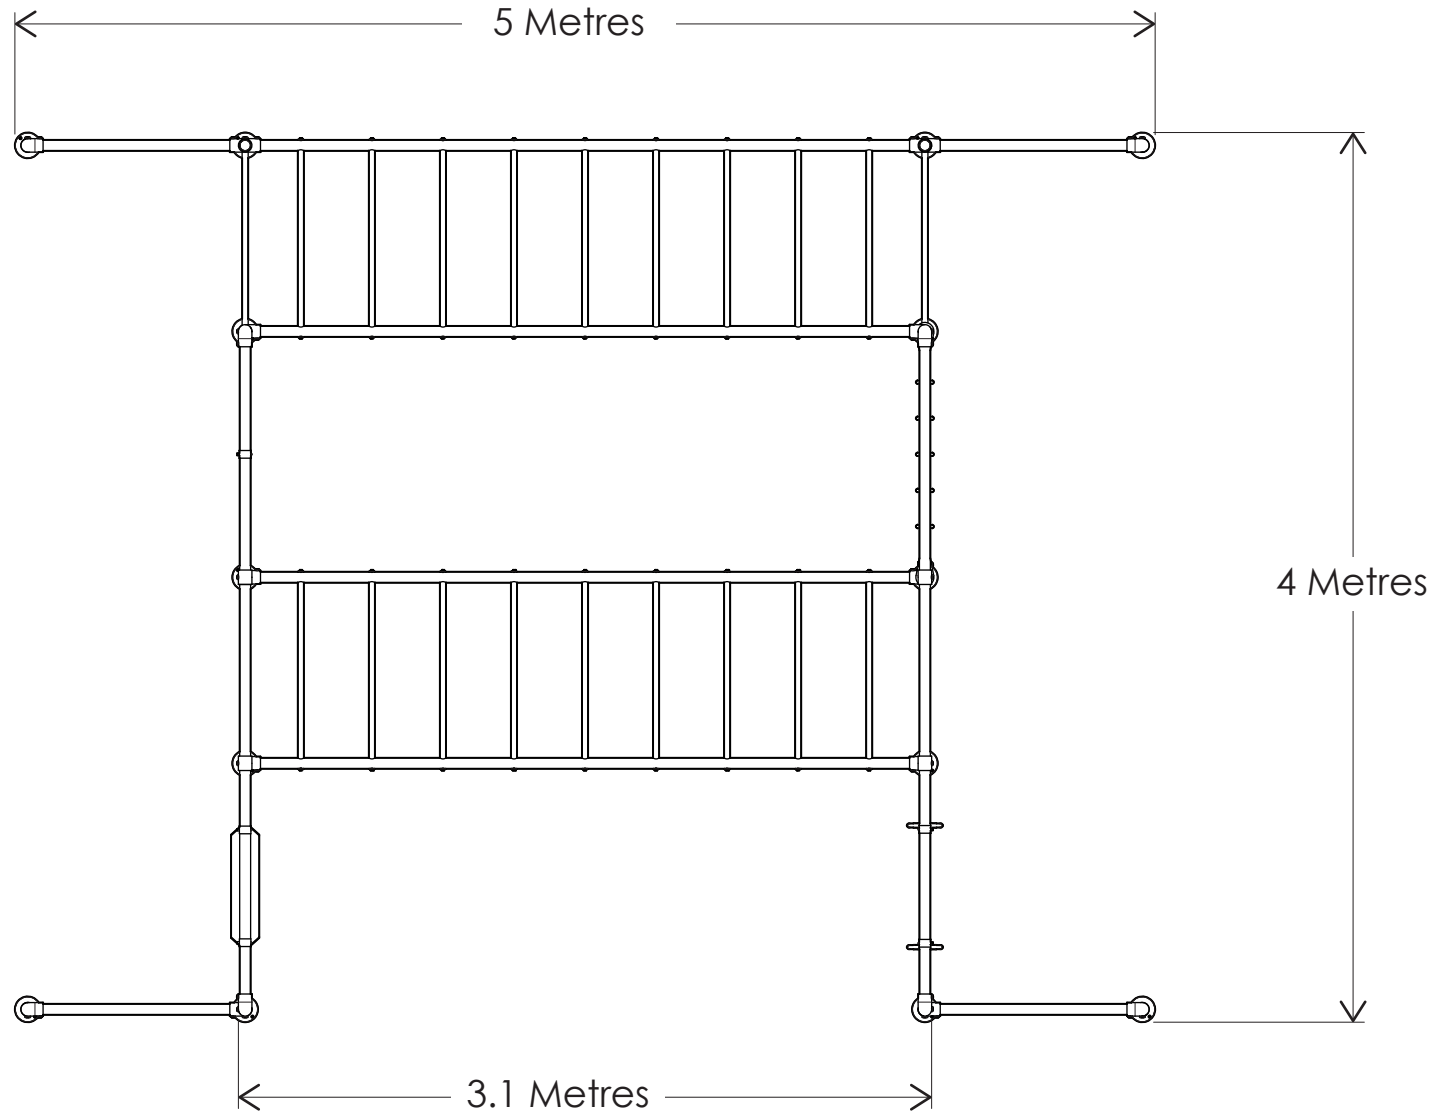

FUNKY MONKEY BARS® MARMOSET OVERALL DIMENSIONS

A minimum of 2.0 Metres clear fall zone is recommended around the elevated hanging points of your Funky Monkey Bars®.

SIDE VIEW
(not to scale)

FUNKY MONKEY BARS® MARMOSET OVERALL DIMENSIONS

A minimum of 2.0 Metres clear fall zone is recommended around the elevated hanging points of your Funky Monkey Bars®.

PLAN VIEW
(not to scale)