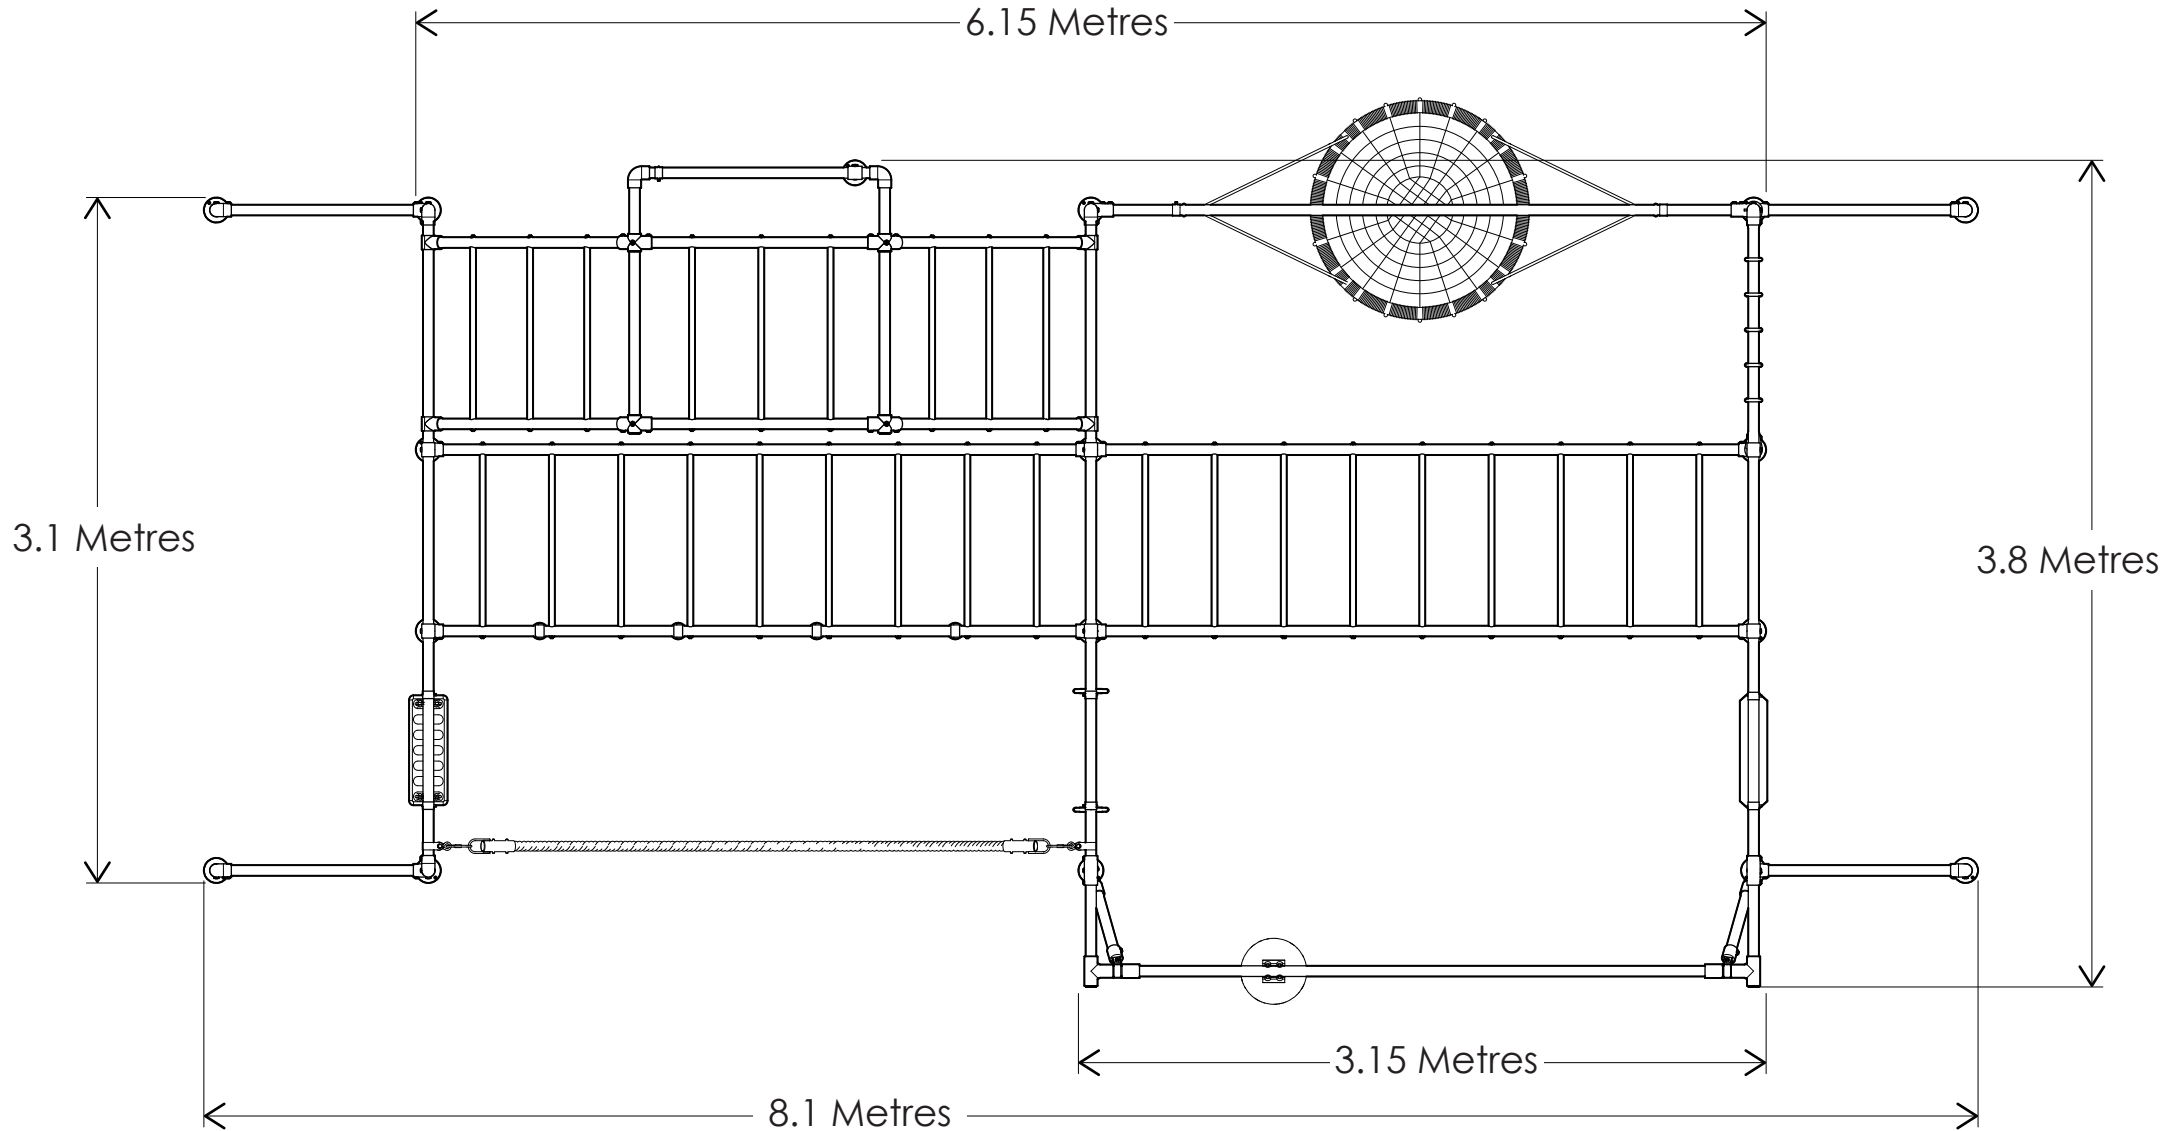

FUNKY MONKEY BARS® MANDRILL PLUS OVERALL DIMENSIONS

A minimum of 2.0 Metres clear fall zone is recommended around the elevated hanging points of your Funky Monkey Bars®.

SIDE VIEW
(not to scale)

FUNKY MONKEY BARS® MANDRILL PLUS OVERALL DIMENSIONS

A minimum of 2.0 Metres clear fall zone is recommended around the elevated hanging points of your Funky Monkey Bars®.

PLAN VIEW
(not to scale)