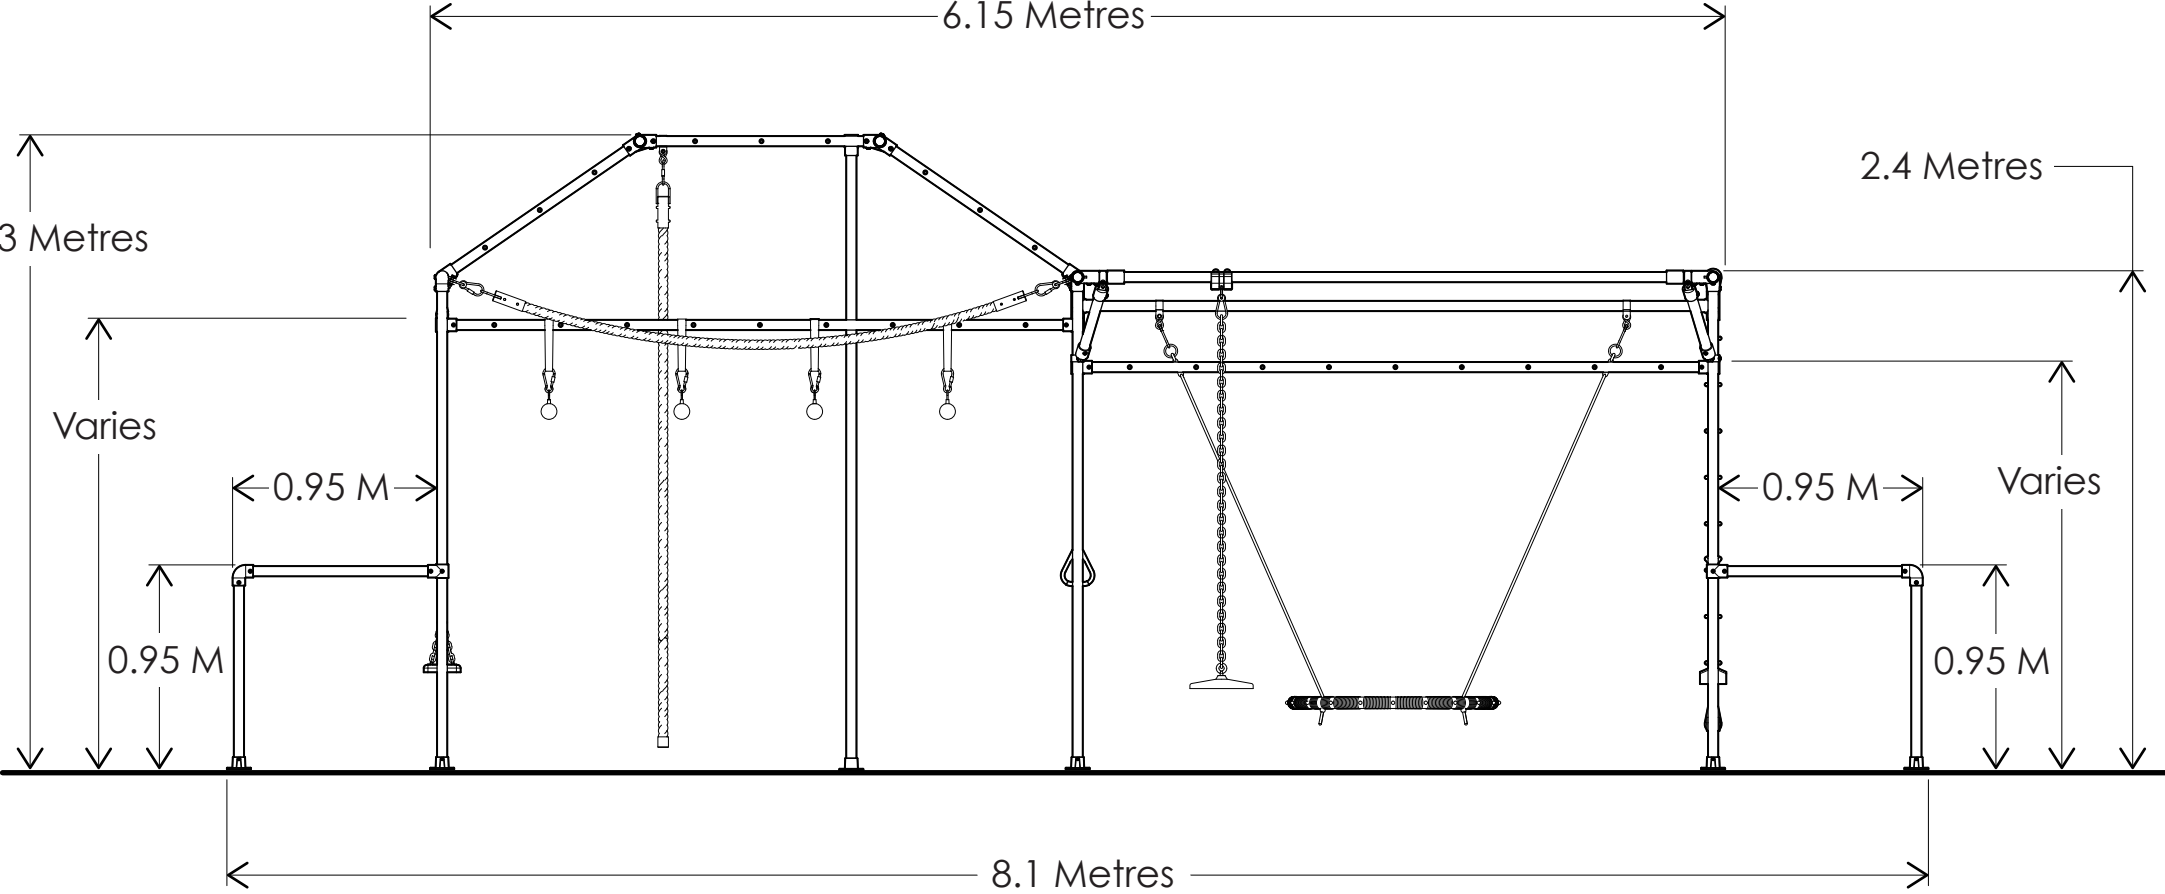

FUNKY MONKEY BARS® MANDRILL PLUS OVERALL DIMENSIONS

A minimum of 2.0 Metres clear fall zone is recommended around the elevated hanging points of your Funky Monkey Bars®.

SIDE VIEW
(not to scale)

FUNKY MONKEY BARS® MANDRILL PLUS OVERALL DIMENSIONS

A minimum of 2.0 Metres clear fall zone is recommended around the elevated hanging points of your Funky Monkey Bars®.

PLAN VIEW
(not to scale)