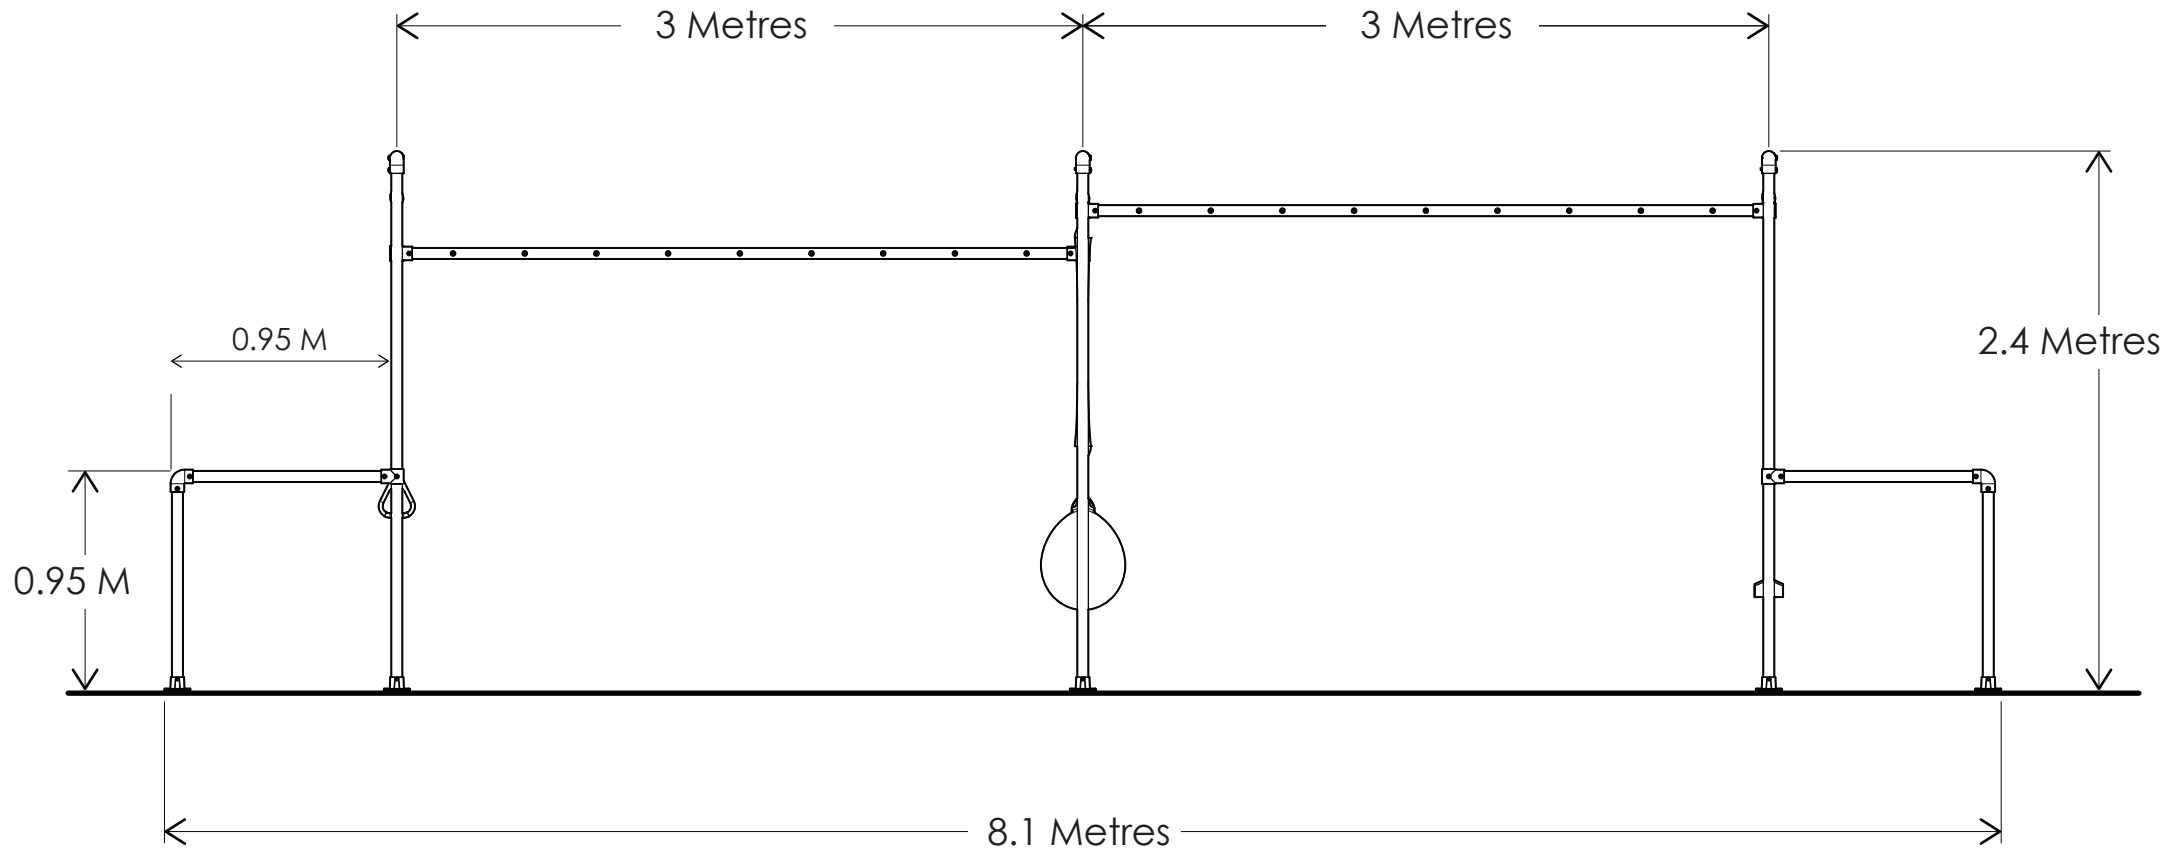

FUNKY MONKEY BARS®

TROOP OVERALL DIMENSIONS

A minimum of 2.0 Metres clear fall zone is recommended around the elevated hanging points of your Funky Monkey Bars®.

SIDE VIEW
(not to scale)

FUNKY MONKEY BARS®

TROOP OVERALL DIMENSIONS

A minimum of 2.0 Metres clear fall zone is recommended around the elevated hanging points of your Funky Monkey Bars®.

PLAN VIEW
(not to scale)