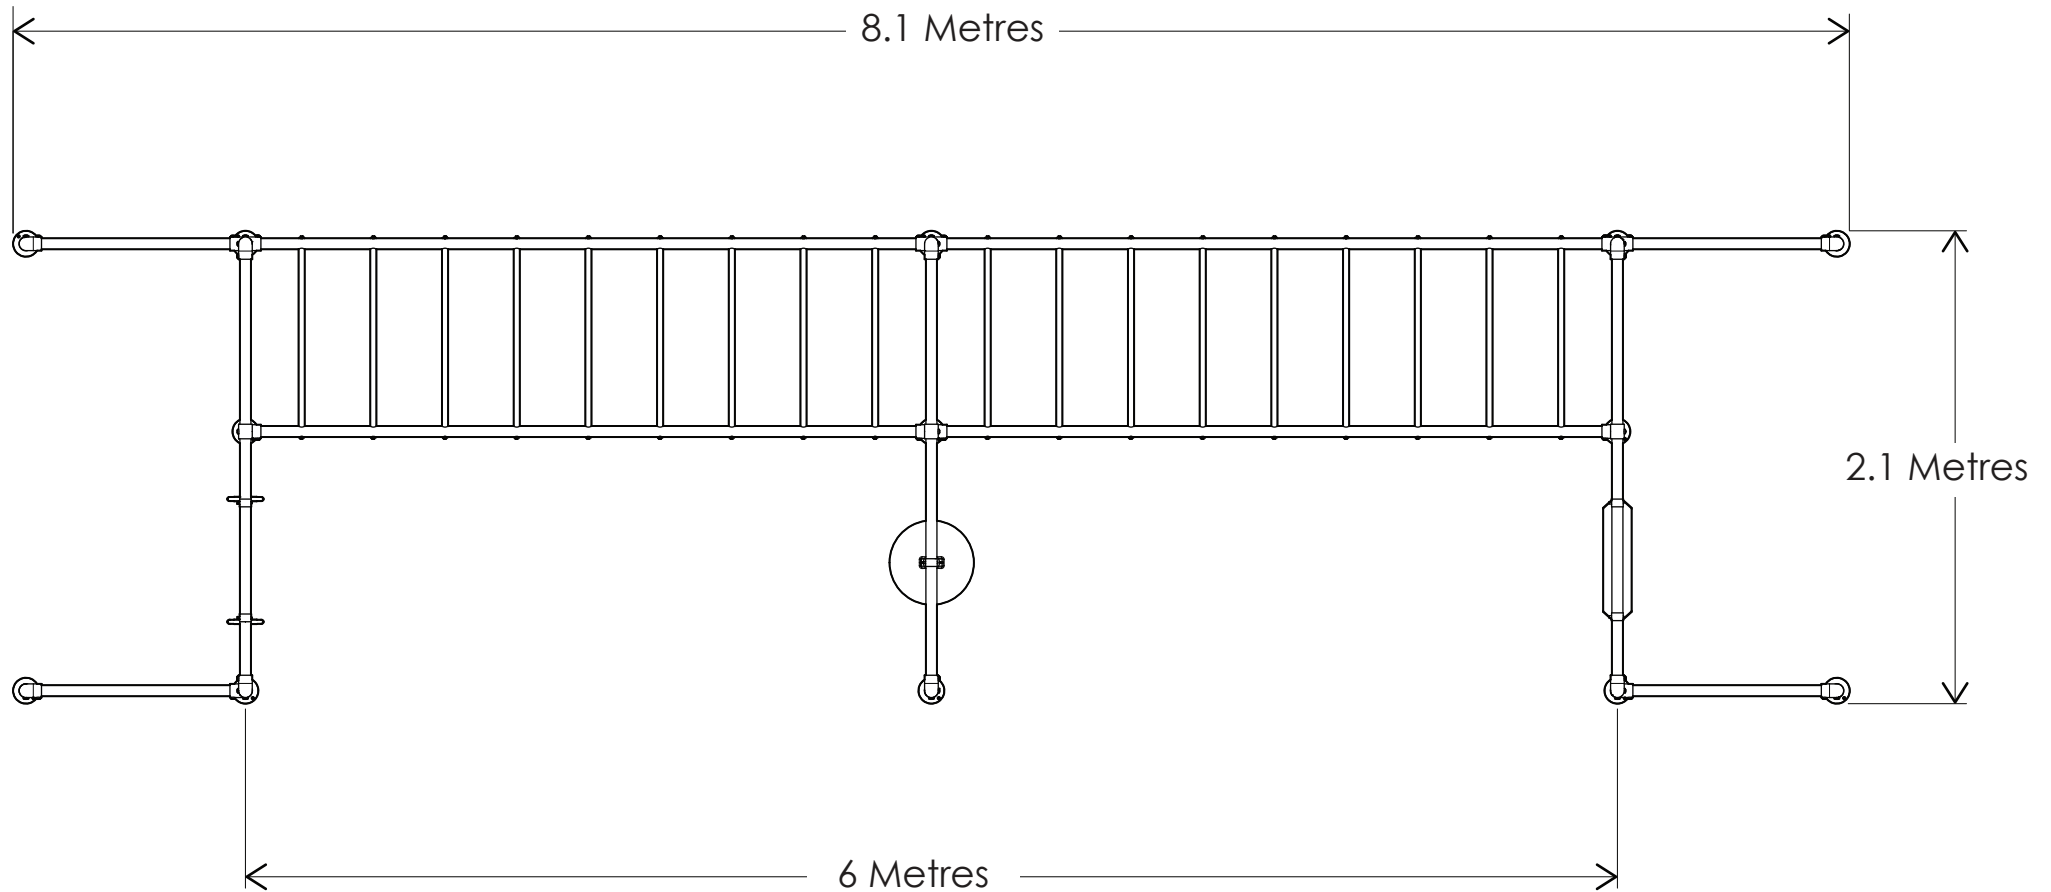

FUNKY MONKEY BARS®

TROOP OVERALL DIMENSIONS

A minimum of 2.0 Metres clear fall zone is recommended around the elevated hanging points of your Funky Monkey Bars®.

SIDE VIEW
(not to scale)

FUNKY MONKEY BARS®

TROOP OVERALL DIMENSIONS

A minimum of 2.0 Metres clear fall zone is recommended around the elevated hanging points of your Funky Monkey Bars®.

PLAN VIEW
(not to scale)