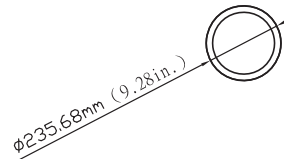

**DIMENSIONS**

unit: mm/inch

© 2019 Selser Lighting Products All rights reserved.  
 Due to our continued efforts to improve our products, product specifications are subject to change without notice. Selser Lighting Products reserves the right to make changes in specifications and/or to discontinue any product at any time without notice or obligation and will not be liable for any consequences resulting from the use of this publication.