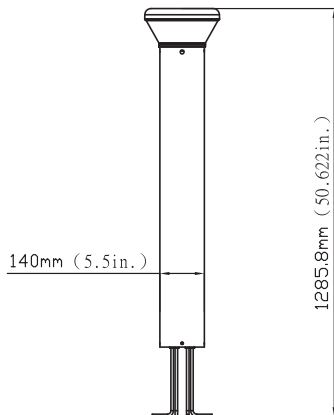

**DIMENSIONS**

unit: mm/inch

© 2019 Selser Lighting Products All rights reserved.  
 Due to our continued efforts to improve our products, product specifications are subject to change without notice. Selser Lighting Products reserves the right to make changes in specifications and/or to discontinue any product at any time without notice or obligation and will not be liable for any consequences resulting from the use of this publication.